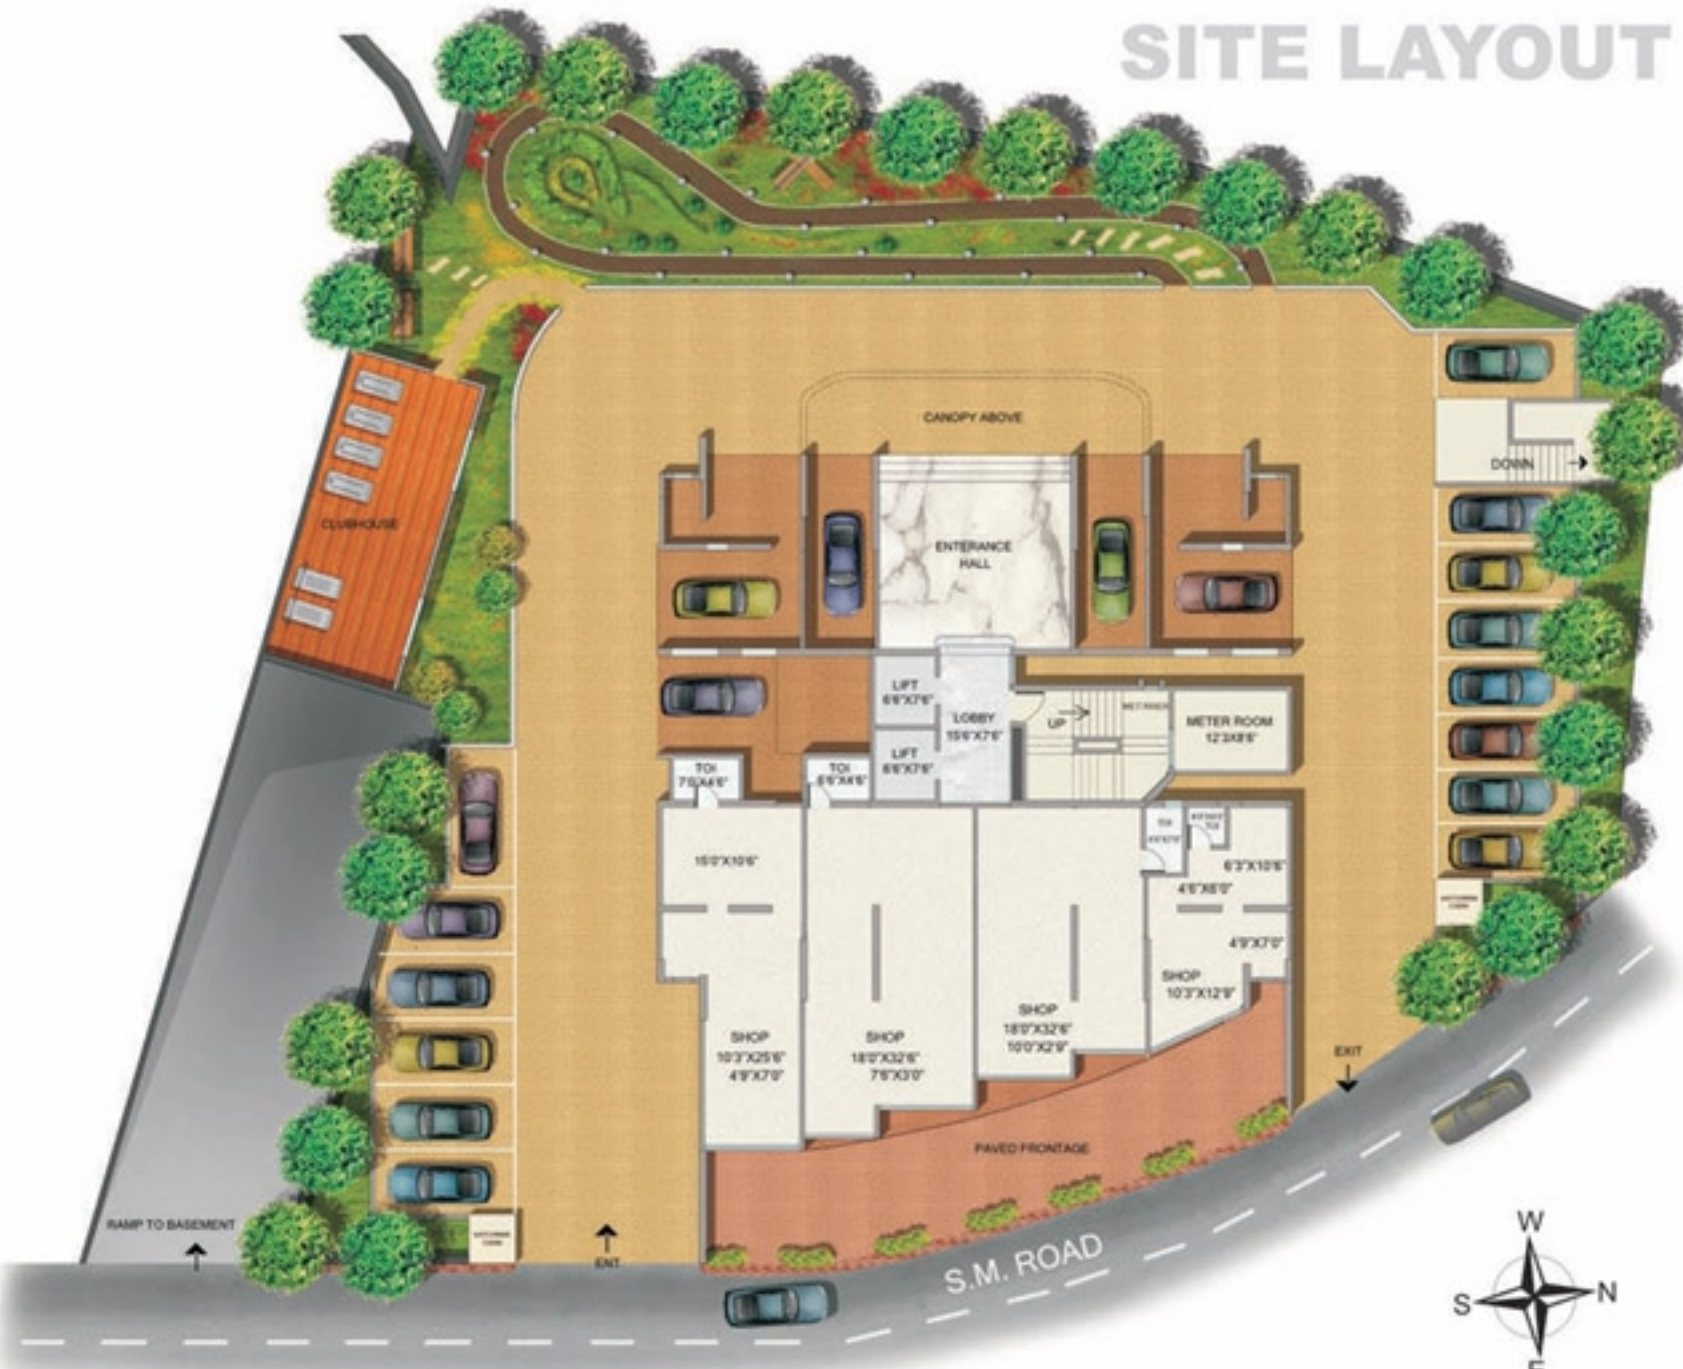

1st to 5th Floor
(terrace on 1st floor only)

6th Floor onwards

SITE LAYOUT

Particulars	Details
Living/Dining Flooring	Tiles
Bedrooms Flooring	Tiles
Wall Ceiling Finish	Oil Bound Distemper / Colour Wash
Toilets Wall Finish	Tiles up to 5' Oil Bound Distemper / Colour Wash
Toilets Flooring	Tiles
Kitchen Flooring	Tiles
Platform	Marble
Kitchen Wall Finish	Tiles up to 2 feet high above Marble counter & Oil bound distemper / Colour Wash in balance area
Others	Single Bowl Stainless Steel Sink
Balcony Flooring	Tiles
Window	MS Z-Section & Glass / Alu Steel & Glass
Door Frame / Doors	Hardwood / M.S / Fiber Door frames with Flush Door / Skin Door / Fiber Door
Common Area Flooring	Marble / Pavers
Lift Lobby	Marble / Tiles
Chinaware	Standard Fitting
C.P Fittings	Standard Fitting
Electrical	ISI marked products for wiring, switches and Circuits
Security	Gated Complex