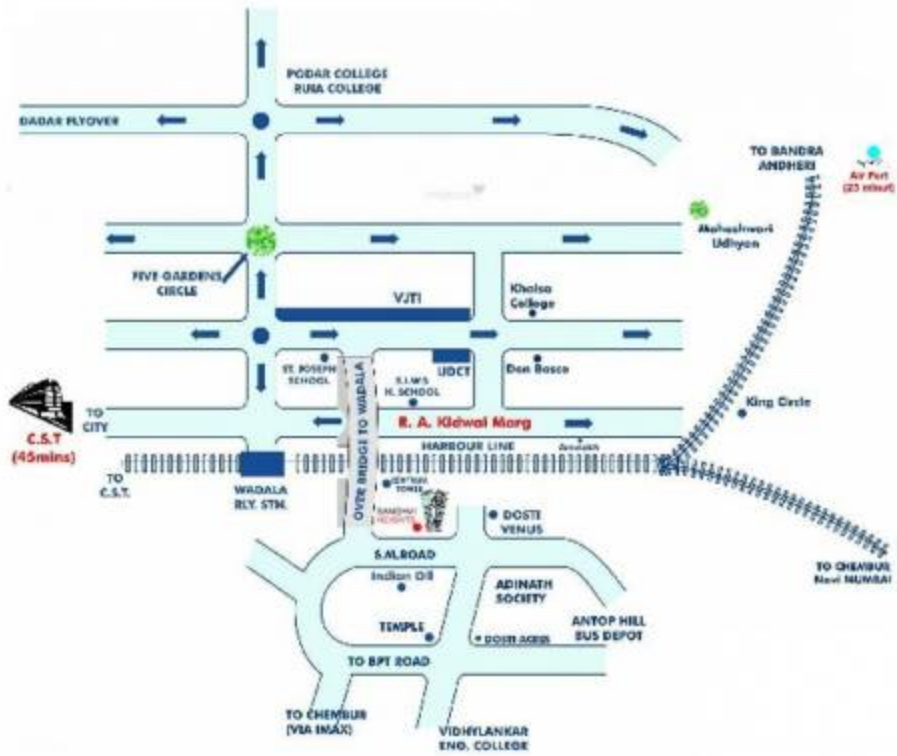

1st to 5th Floor
(terrace on 1st floor only)

6th Floor onwards

SITE LAYOUT

Particulars	Details
Living/Dining Flooring	Tiles
Bedrooms Flooring	Tiles
Wall Ceiling Finish	Oil Bound Distemper / Colour Wash
Toilets Wall Finish	Tiles up to 5' Oil Bound Distemper / Colour Wash
Toilets Flooring	Tiles
Kitchen Flooring	Tiles
Platform	Marble
Kitchen Wall Finish	Tiles up to 2 feet high above Marble counter & Oil bound distemper / Colour Wash in balance area
Others	Single Bowl Stainless Steel Sink
Balcony Flooring	Tiles
Window	MS Z-Section & Glass / Alu Steel & Glass
Door Frame / Doors	Hardwood / M.S / Fiber Door frames with Flush Door / Skin Door / Fiber Door
Common Area Flooring	Marble / Pavers
Lift Lobby	Marble / Tiles
Chinaware	Standard Fitting
C.P Fittings	Standard Fitting
Electrical	ISI marked products for wiring, switches and Circuits
Security	Gated Complex