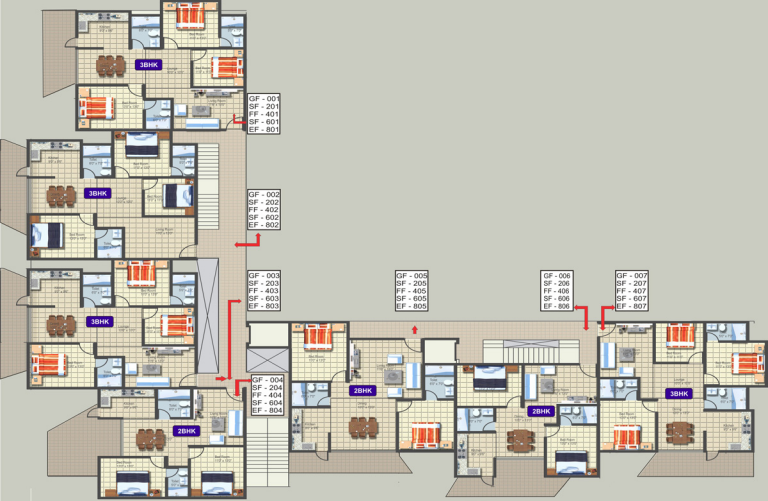

2 BHK

3 BHK

Particulars	Details
Living/Dining Flooring	Tiles
Bedrooms Flooring	Tiles
Wall Ceiling Finish	Oil Bound Distemper / Colour Wash
Toilets Wall Finish	Tiles up to 5' Oil Bound Distemper / Colour Wash
Toilets Flooring	Tiles
Kitchen Flooring	Tiles
Platform	Marble
Kitchen Wall Finish	Tiles up to 2 feet high above Marble counter & Oil bound distemper / Colour Wash in balance area
Others	Single Bowl Stainless Steel Sink
Balcony Flooring	Tiles
Window	MS Z-Section & Glass / Alu Steel & Glass
Door Frame / Doors	Hardwood / M.S / Fiber Door frames with Flush Door / Skin Door / Fiber Door
Common Area Flooring	Marble / Pavers
Lift Lobby	Marble / Tiles
Chinaware	Standard Fitting
C.P Fittings	Standard Fitting
Electrical	ISI marked products for wiring, switches and Circuits
Security	Gated Complex

Site Plan

Jogging Track