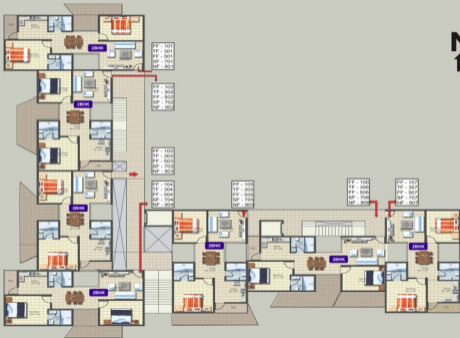

2 BHK

3 BHK

Particulars	Details
Living/Dining Flooring	Tiles
Bedrooms Flooring	Tiles
Wall Ceiling Finish	Oil Bound Distemper / Colour Wash
Toilets Wall Finish	Tiles up to 5' Oil Bound Distemper / Colour Wash
Toilets Flooring	Tiles
Kitchen Flooring	Tiles
Platform	Marble
Kitchen Wall Finish	Tiles up to 2 feet high above Marble counter & Oil bound distemper / Colour Wash in balance area
Others	Single Bowl Stainless Steel Sink
Balcony Flooring	Tiles
Window	MS Z-Section & Glass / Alu Steel & Glass
Door Frame / Doors	Hardwood / M.S / Fiber Door frames with Flush Door / Skin Door / Fiber Door
Common Area Flooring	Marble / Pavers
Lift Lobby	Marble / Tiles
Chinaware	Standard Fitting
C.P Fittings	Standard Fitting
Electrical	ISI marked products for wiring, switches and Circuits
Security	Gated Complex

Site Plan

Jogging Track