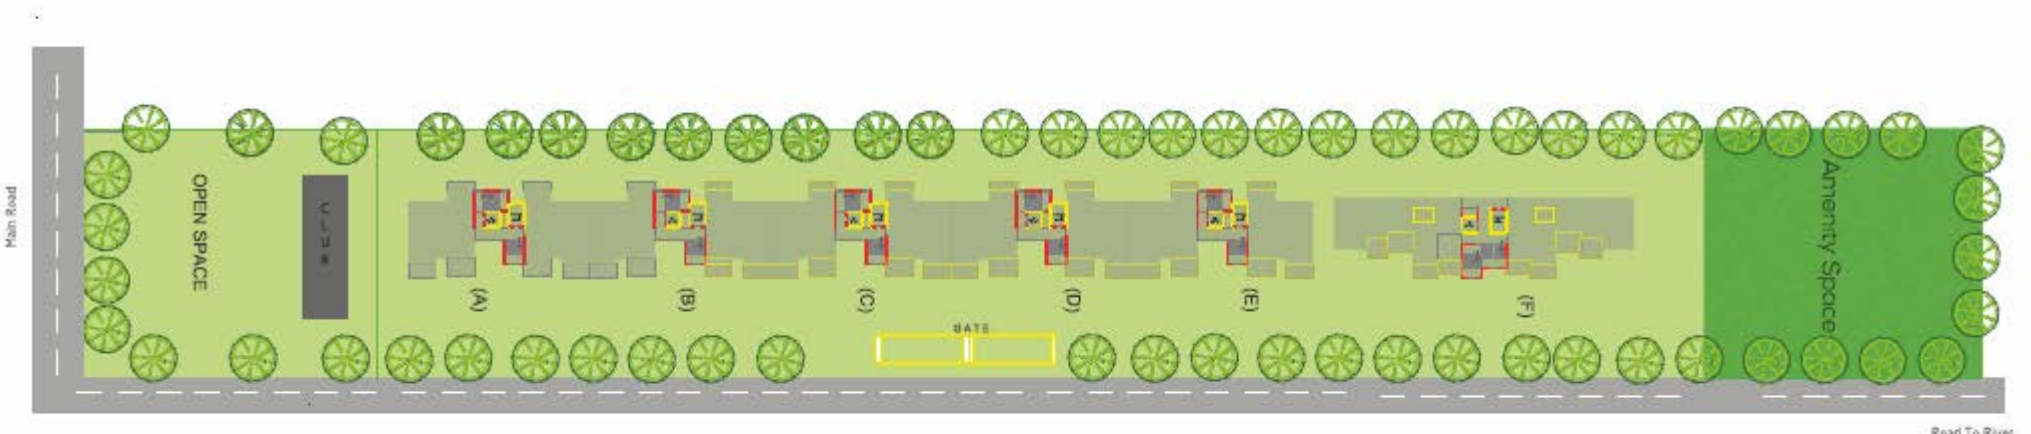

Particulars	Details
Living/Dining Flooring	Tiles
Bedrooms Flooring	Tiles
Wall Ceiling Finish	Oil Bound Distemper / Colour Wash
Toilets Wall Finish	Tiles up to 5' Oil Bound Distemper / Colour Wash
Toilets Flooring	Tiles
Kitchen Flooring	Tiles
Platform	Marble
Kitchen Wall Finish	Tiles up to 2 feet high above Marble counter & Oil bound distemper / Colour Wash in balance area
Others	Single Bowl Stainless Steel Sink
Balcony Flooring	Tiles
Window	MS Z-Section & Glass / Alu Steel & Glass
Door Frame / Doors	Hardwood / M.S / Fiber Door frames with Flush Door / Skin Door / Fiber Door
Common Area Flooring	Marble / Pavers
Lift Lobby	Marble / Tiles
Chinaware	Standard Fitting
C.P Fittings	Standard Fitting
Electrical	ISI marked products for wiring, switches and Circuits
Security	Gated Complex

Florida River Bank - Plot Layout

Florida River Bank - Master Plan