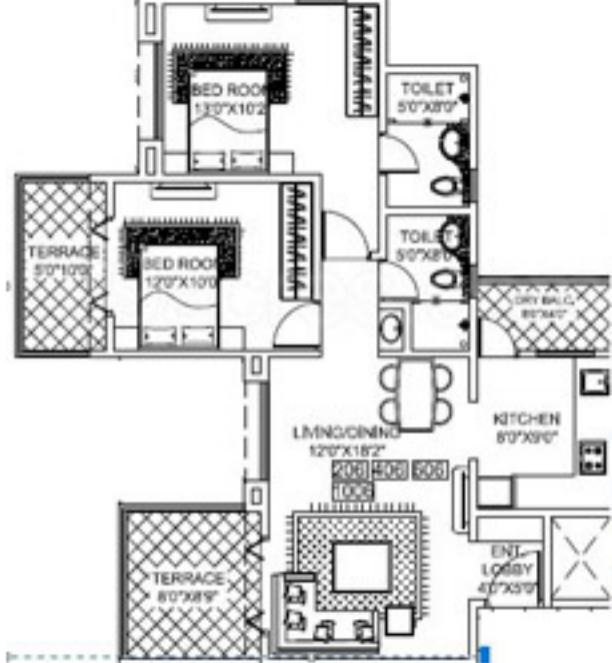

PARIS
FOOTBALL

Particulars	Details
Living/Dining Flooring	Tiles
Bedrooms Flooring	Tiles
Wall Ceiling Finish	Oil Bound Distemper / Colour Wash
Toilets Wall Finish	Tiles up to 5' Oil Bound Distemper / Colour Wash
Toilets Flooring	Tiles
Kitchen Flooring	Tiles
Platform	Marble
Kitchen Wall Finish	Tiles up to 2 feet high above Marble counter & Oil bound distemper / Colour Wash in balance area
Others	Single Bowl Stainless Steel Sink
Balcony Flooring	Tiles
Window	MS Z-Section & Glass / Alu Steel & Glass
Door Frame / Doors	Hardwood / M.S / Fiber Door frames with Flush Door / Skin Door / Fiber Door
Common Area Flooring	Marble / Pavers
Lift Lobby	Marble / Tiles
Chinaware	Standard Fitting
C.P Fittings	Standard Fitting
Electrical	ISI marked products for wiring, switches and Circuits
Security	Gated Complex