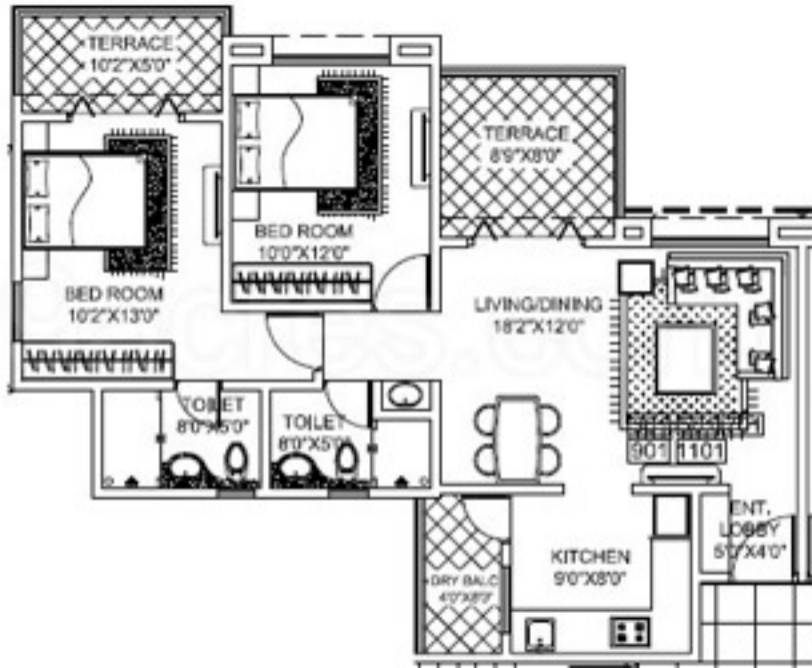

PARIS
FOOTBALL

Particulars	Details
Living/Dining Flooring	Tiles
Bedrooms Flooring	Tiles
Wall Ceiling Finish	Oil Bound Distemper / Colour Wash
Toilets Wall Finish	Tiles up to 5' Oil Bound Distemper / Colour Wash
Toilets Flooring	Tiles
Kitchen Flooring	Tiles
Platform	Marble
Kitchen Wall Finish	Tiles up to 2 feet high above Marble counter & Oil bound distemper / Colour Wash in balance area
Others	Single Bowl Stainless Steel Sink
Balcony Flooring	Tiles
Window	MS Z-Section & Glass / Alu Steel & Glass
Door Frame / Doors	Hardwood / M.S / Fiber Door frames with Flush Door / Skin Door / Fiber Door
Common Area Flooring	Marble / Pavers
Lift Lobby	Marble / Tiles
Chinaware	Standard Fitting
C.P Fittings	Standard Fitting
Electrical	ISI marked products for wiring, switches and Circuits
Security	Gated Complex