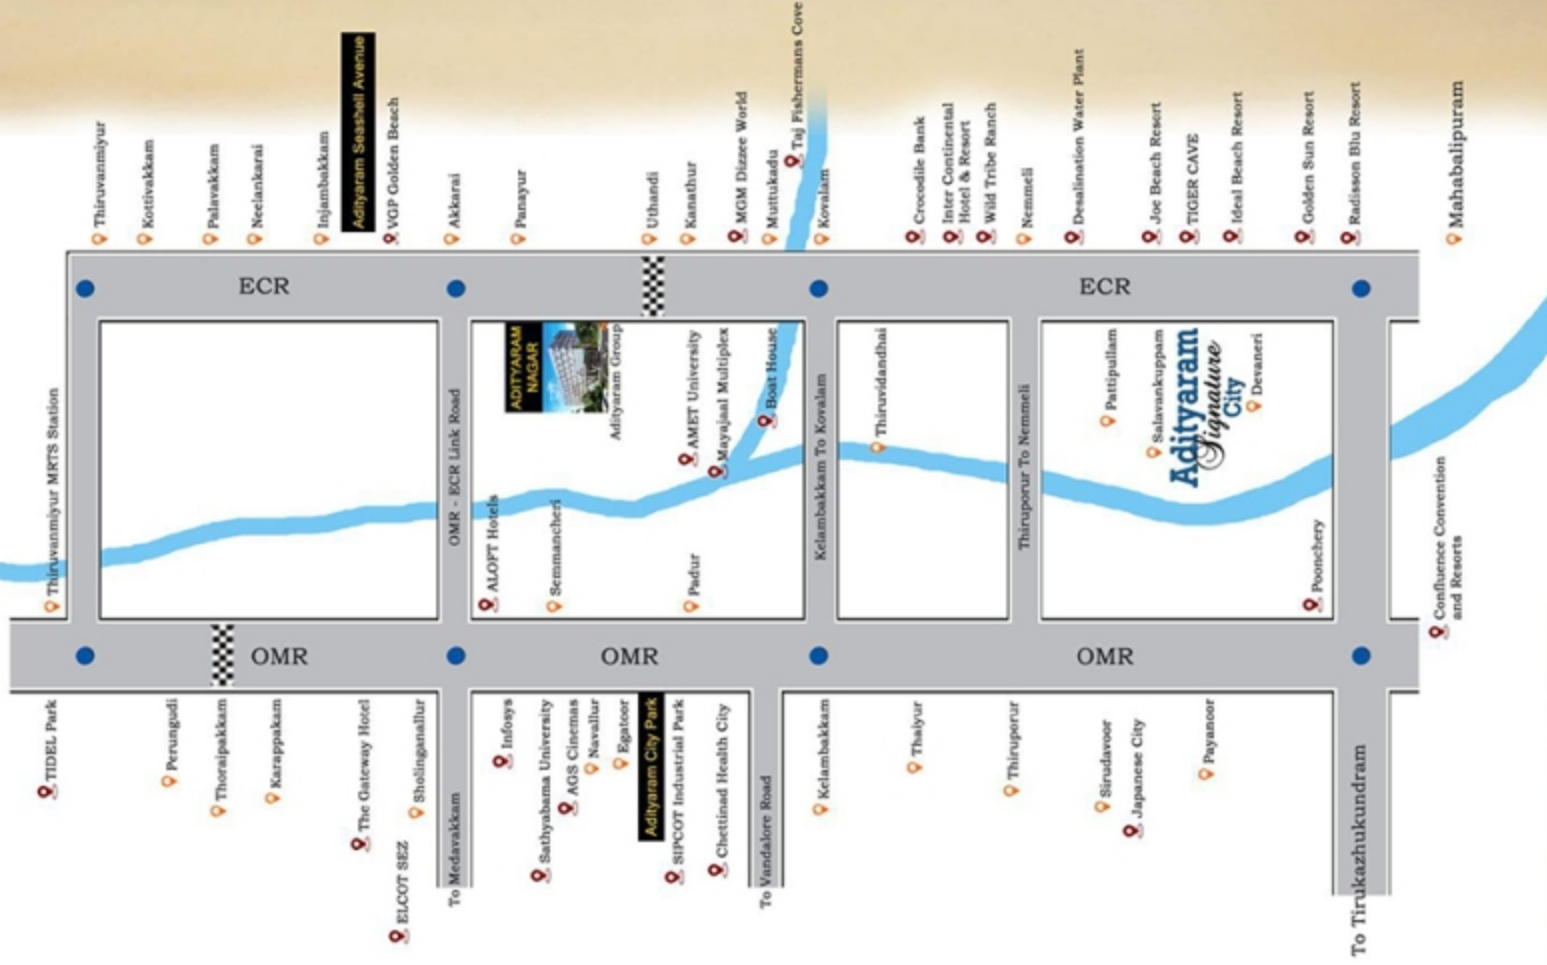

**PLOTS FROM 860 sqft to 4800 sqft**

BLACK TOP ROAD

POSH LOCATION SURROUNDED  
BY LUXURY VILLAS

24/7 SECURITY

CHILDREN PLAY AREA & PARKS

AVENUE PLANTATION

WALKABLE DISTANCE TO THE BEACH

INDIVIDUAL GRANITE CLADDING  
COMPOUND WALL WITH GATE

Kalaingar Karunanidhi Salai

TIRUVANMIYUR

VILLAGE GOLDEN BEACH

# ADITYARAM TOWNSHIP Phase I

ADITYARAM GROUP CORPORATE OFFICE

E.C.R

BEACH

Kovalam ←

Plot No	Area
1	4940
2	4955
3	4741
4	4698
5	4683
6	4797
7	4810
8	4810
9	4810
10	5039
11	5714
12	4810
13	4810
14	4810
15	4797
16	4800
17	4770
18	4876
19	4803
20	7459
21	4860
22	7119
23	5842
24	5622
25	1545
26	1437
27	1005
28	1006
29	953
30	990
31	939
32	861
33	889
34	960
35	1055
36	1055
37	1055
38	1055
39	1010