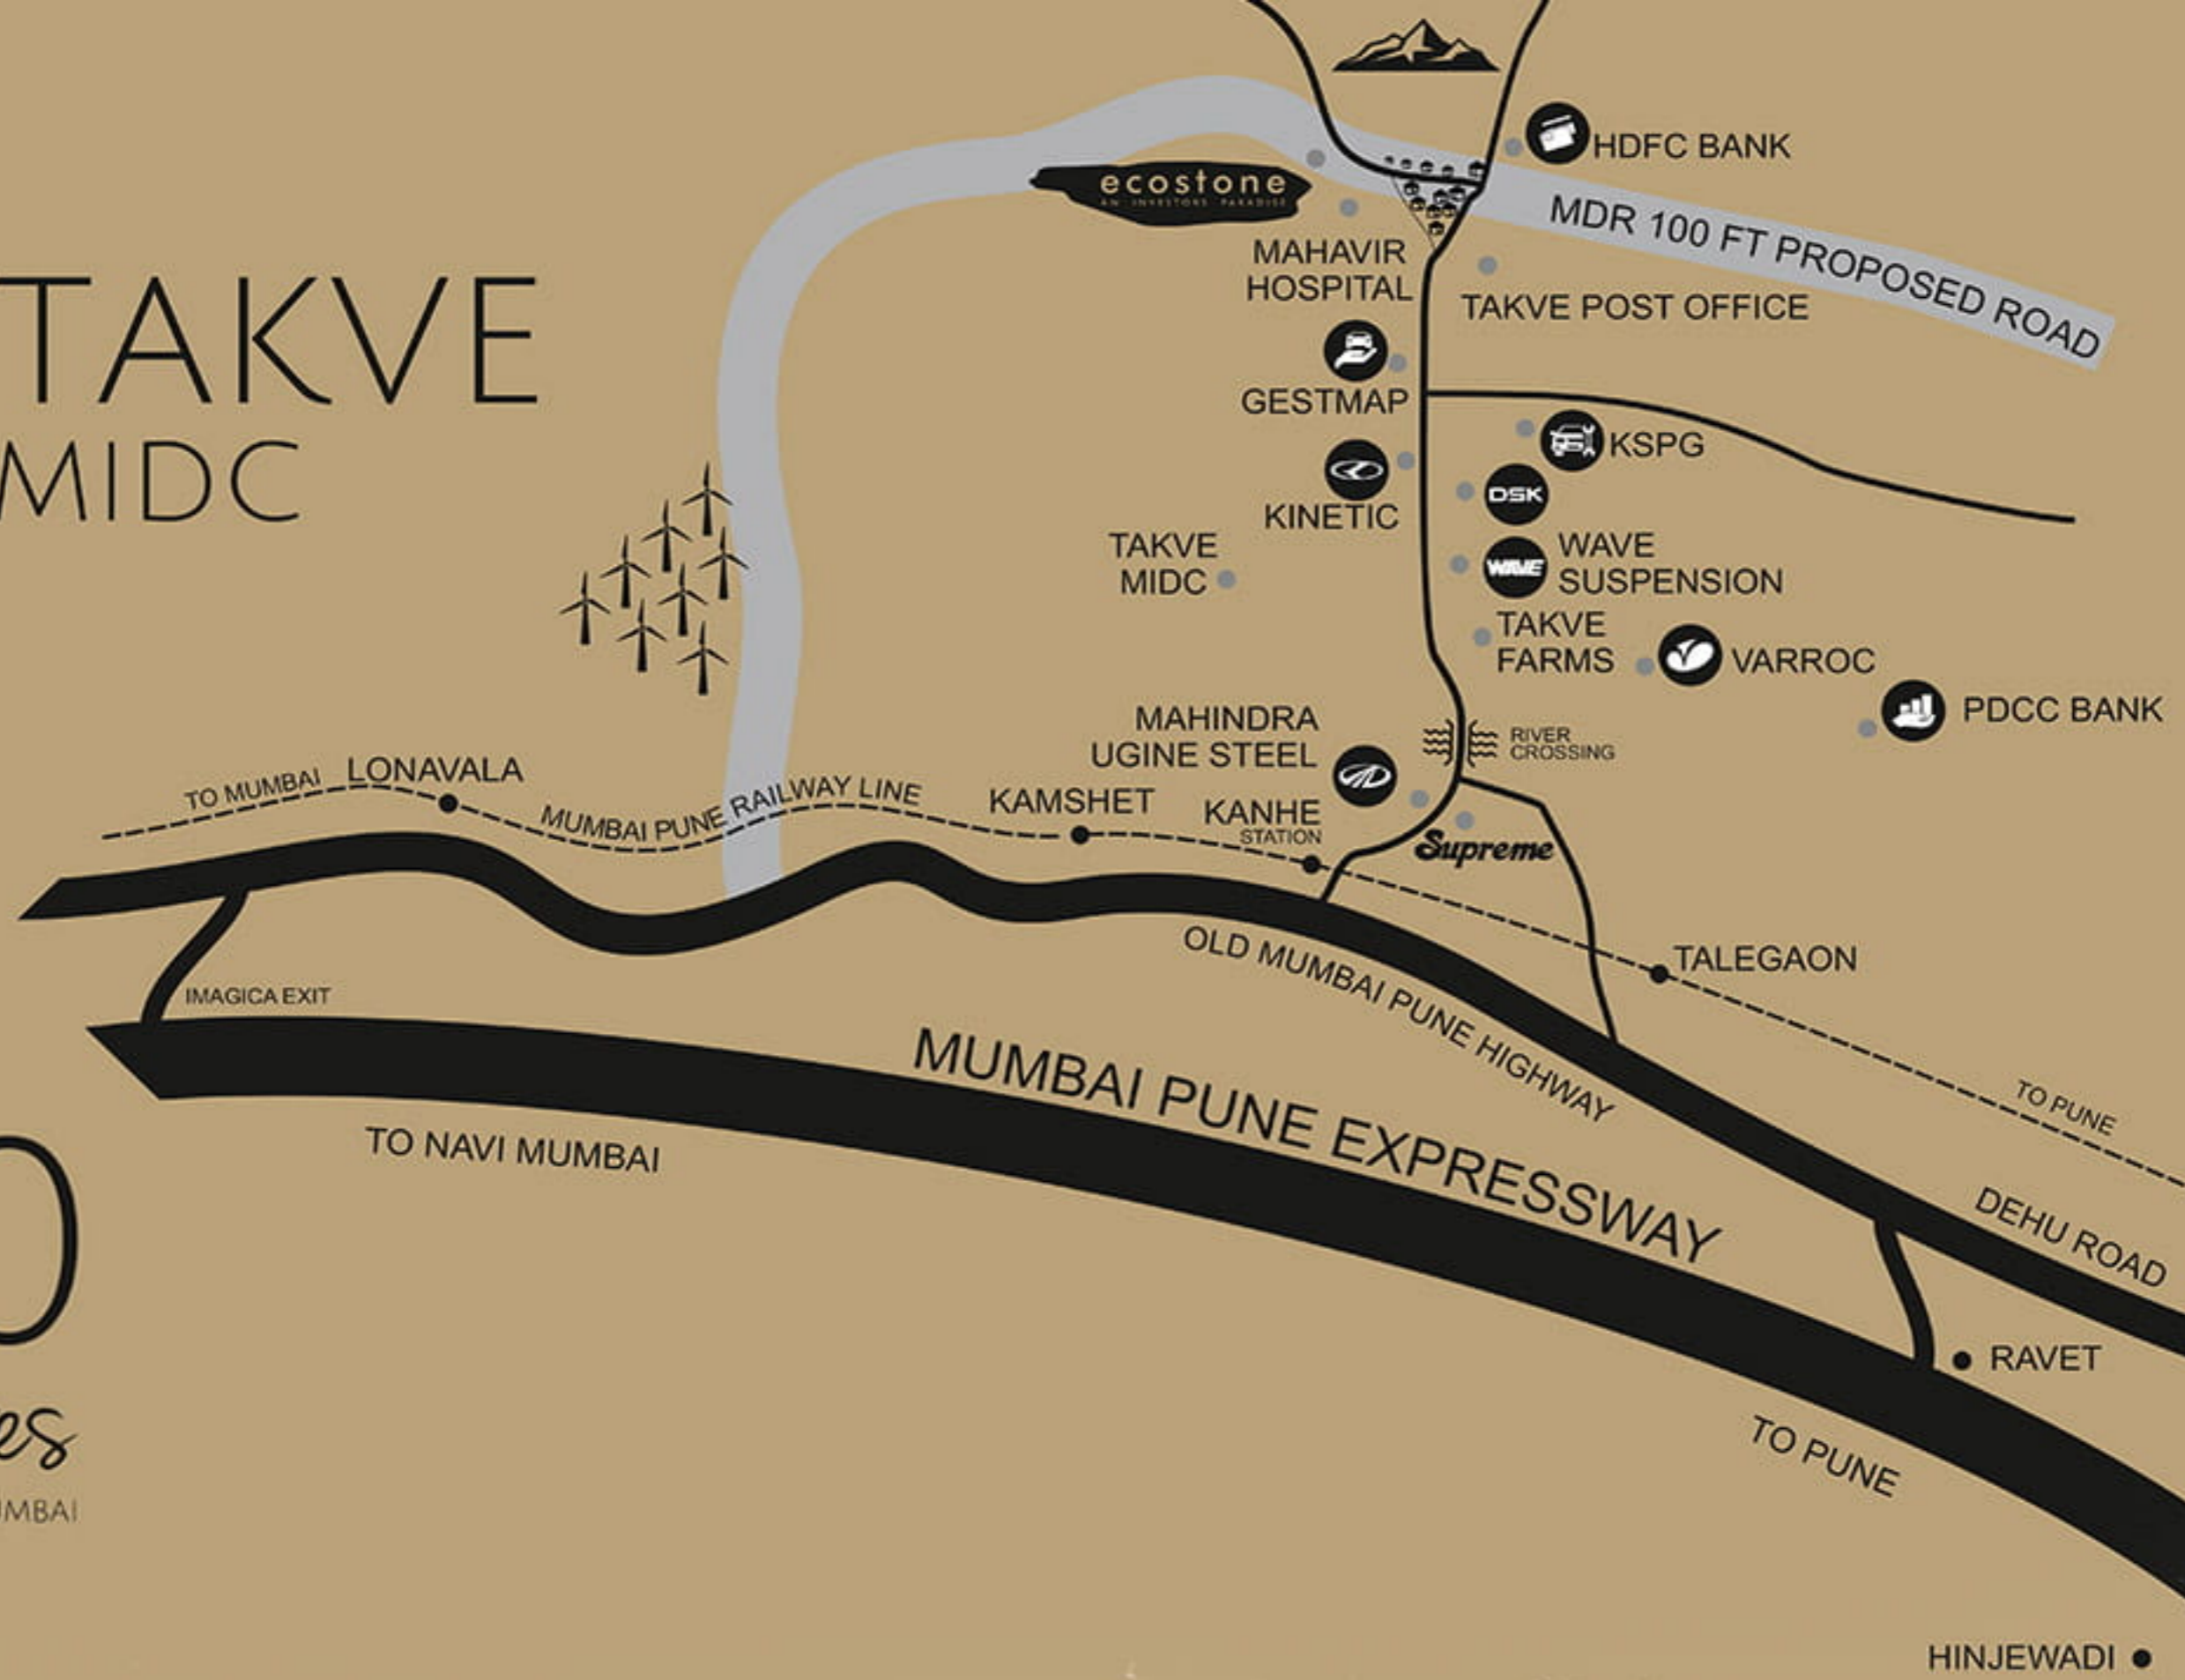

# TAKVE MIDC

90  
minutes  
FROM NAVI MUMBAI

40  
minutes  
FROM PUNE

ecostone

THE VILLAGE LIFE

03

ecostone