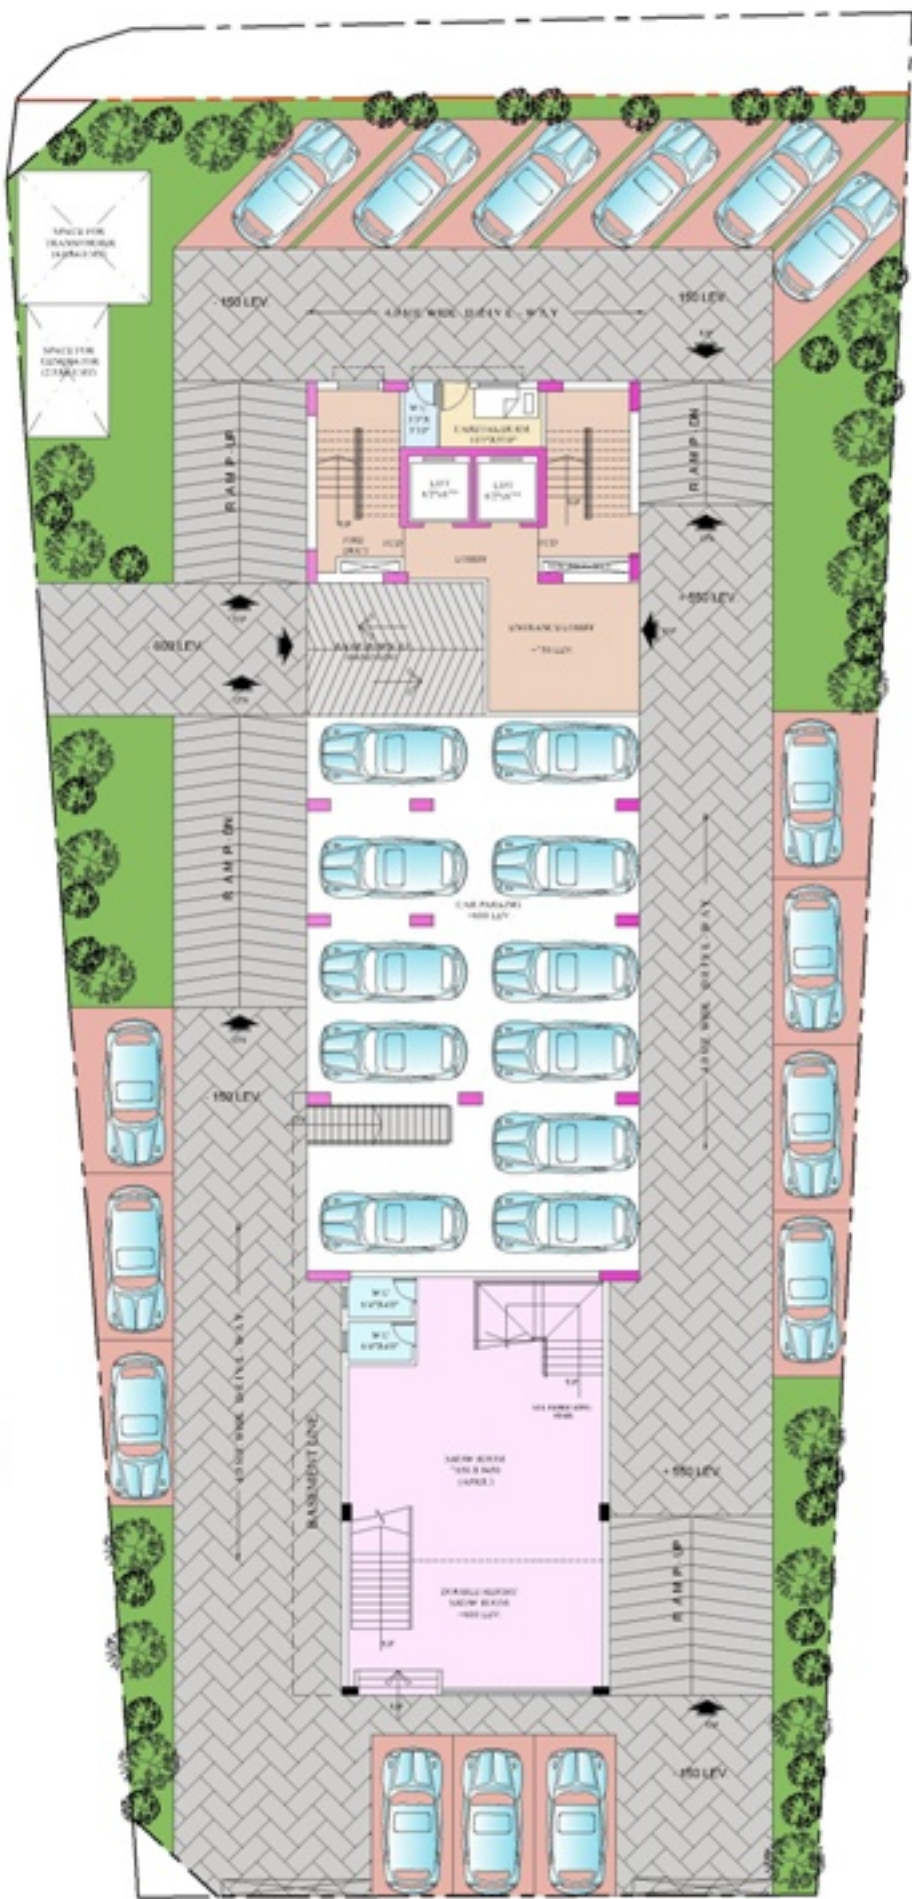

**1ST. FLOOR PLAN**

PROJ. NO.  
 PROPOSED B C I XI STORED (40.0M.HT.) RESIDENTIAL  
 BUILDING AT PROMISES NO. 11, PALT STREET  
 SIRREI, KOLKATA- 700 020.  
 WARD NO. 89, BOROUGH NO.-VII,

**DATE: 24.10.13**  
**SCALE: 1/4" = 1'-0"**  
**DRAWN: SWAPAN**

# 2ND FLOOR PLAN

# GROUND FLOOR PLAN

S H Y A M A D A S R O W

6.096 MT. (20'-0") W I D E D R.

P A L I T S T R E E T (12.192 M. W D. R O A D)

Seth Sukhlal Karnani Memorial Hospital  
শেঠ সুখলাল কারনানি...

**BHOWANIPORE**  
ভবানীপুর