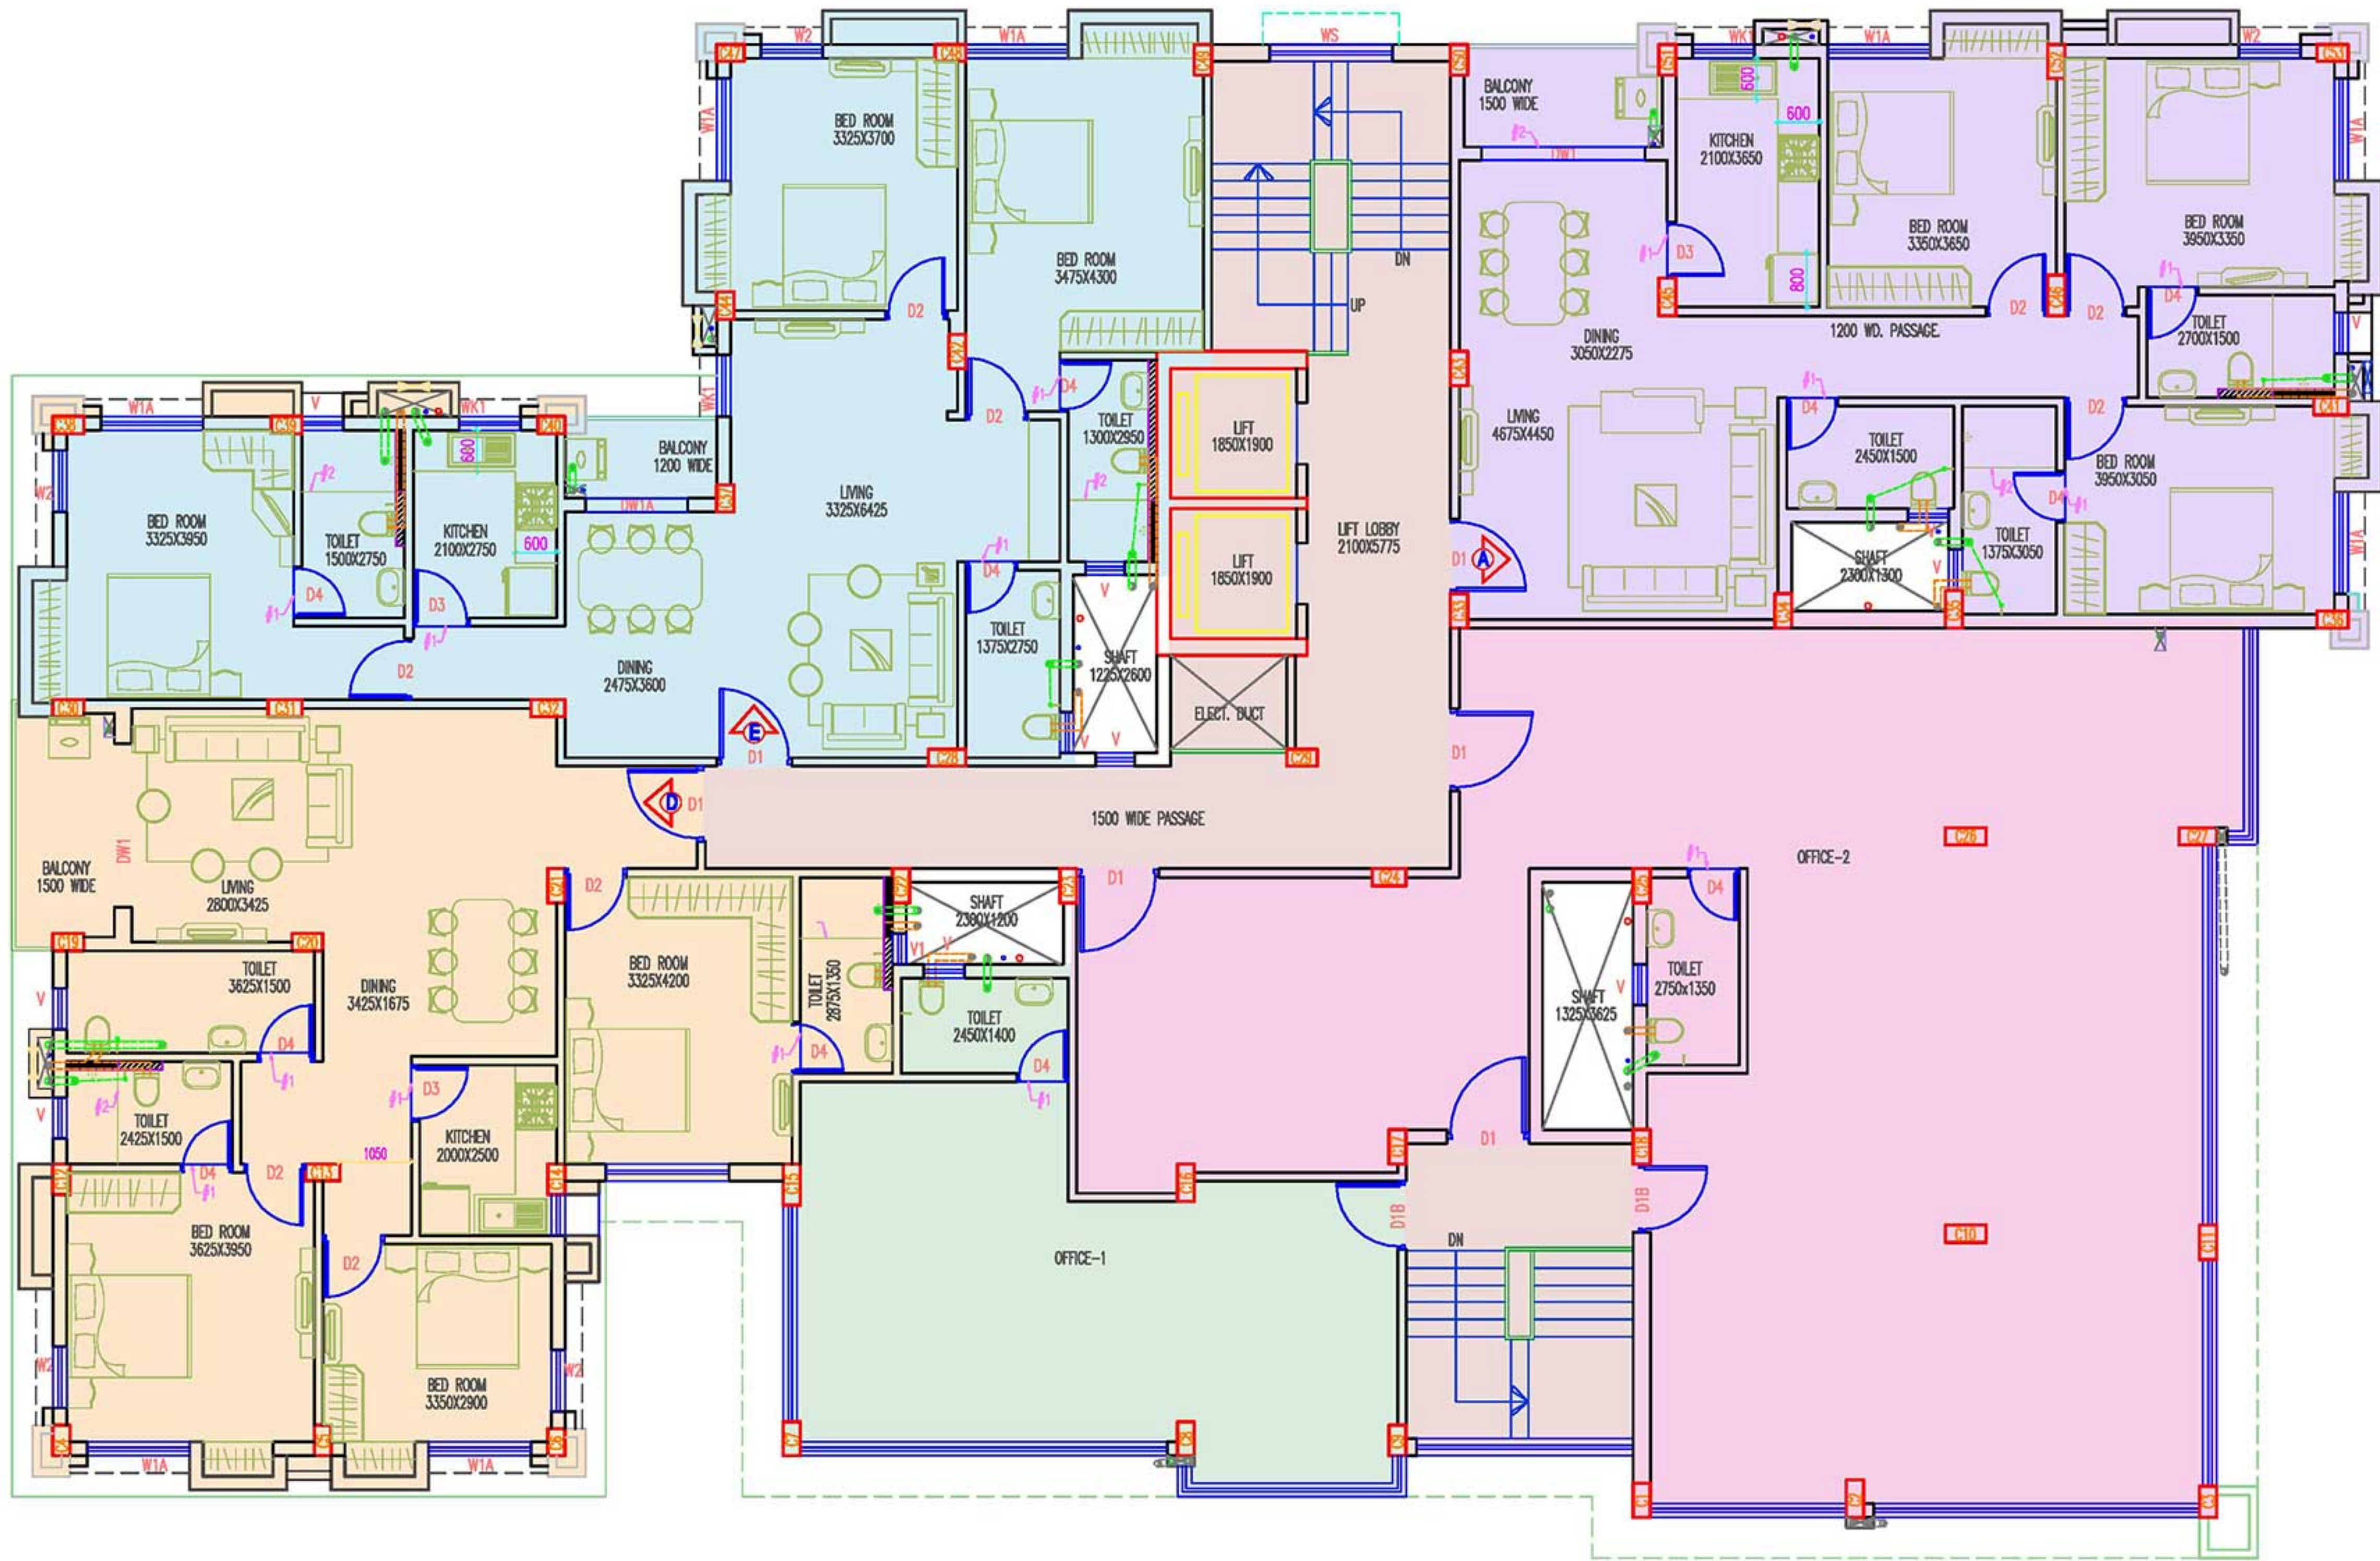

Commercial Taxes...
বাণিজ্যিক
কর, পশ্চিমবঙ্গ

**GANGA
BAG**
গাঙ্গে
বাগ

TANGRA
ট্যাংরা

Particulars	Details
Living/Dining Flooring	Tiles
Bedrooms Flooring	Tiles
Wall Ceiling Finish	Oil Bound Distemper / Colour Wash
Toilets Wall Finish	Tiles up to 5' Oil Bound Distemper / Colour Wash
Toilets Flooring	Tiles
Kitchen Flooring	Tiles
Platform	Marble
Kitchen Wall Finish	Tiles up to 2 feet high above Marble counter & Oil bound distemper / Colour Wash in balance area
Others	Single Bowl Stainless Steel Sink
Balcony Flooring	Tiles
Window	MS Z-Section & Glass / Alu Steel & Glass
Door Frame / Doors	Hardwood / M.S / Fiber Door frames with Flush Door / Skin Door / Fiber Door
Common Area Flooring	Marble / Pavers
Lift Lobby	Marble / Tiles
Chinaware	Standard Fitting
C.P Fittings	Standard Fitting
Electrical	ISI marked products for wiring, switches and Circuits
Security	Gated Complex