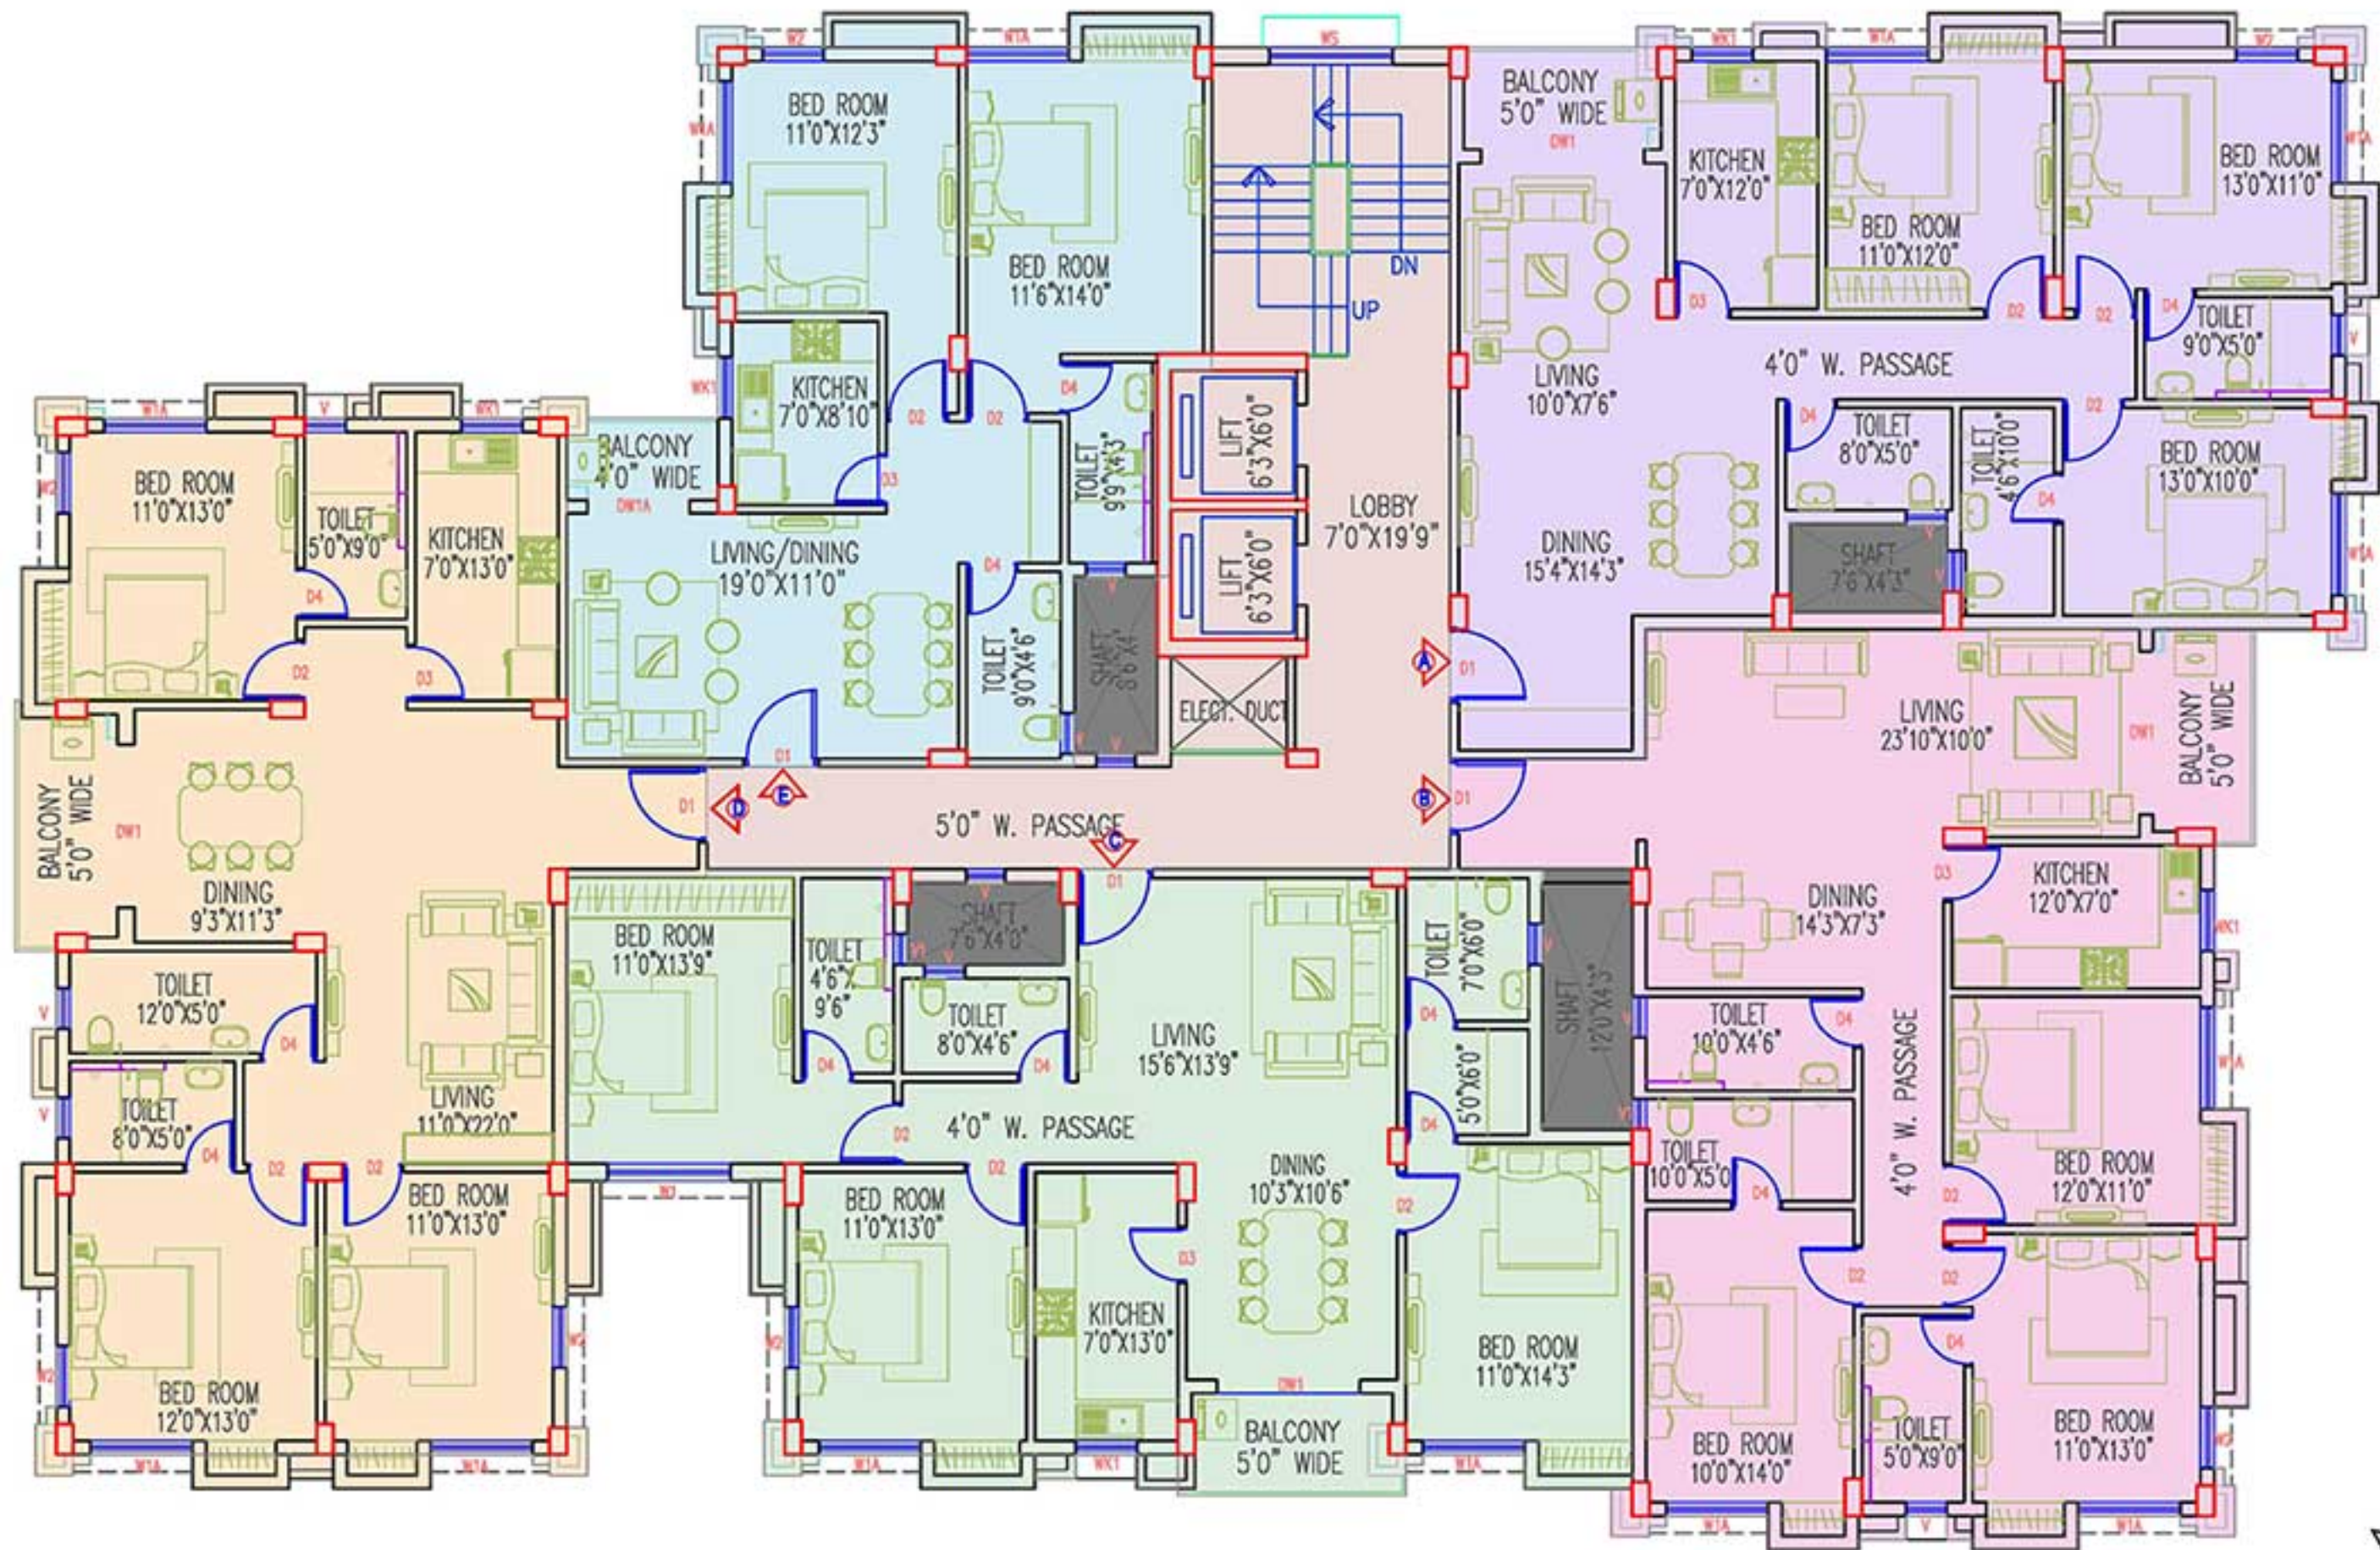

Commercial Taxes...
বাণিজ্যিক
কর, পশ্চিমবঙ্গ

**GANGA
BAG**
গাঙ্গে
বাগ

TANGRA
ট্যাংরা

Particulars	Details
Living/Dining Flooring	Tiles
Bedrooms Flooring	Tiles
Wall Ceiling Finish	Oil Bound Distemper / Colour Wash
Toilets Wall Finish	Tiles up to 5' Oil Bound Distemper / Colour Wash
Toilets Flooring	Tiles
Kitchen Flooring	Tiles
Platform	Marble
Kitchen Wall Finish	Tiles up to 2 feet high above Marble counter & Oil bound distemper / Colour Wash in balance area
Others	Single Bowl Stainless Steel Sink
Balcony Flooring	Tiles
Window	MS Z-Section & Glass / Alu Steel & Glass
Door Frame / Doors	Hardwood / M.S / Fiber Door frames with Flush Door / Skin Door / Fiber Door
Common Area Flooring	Marble / Pavers
Lift Lobby	Marble / Tiles
Chinaware	Standard Fitting
C.P Fittings	Standard Fitting
Electrical	ISI marked products for wiring, switches and Circuits
Security	Gated Complex