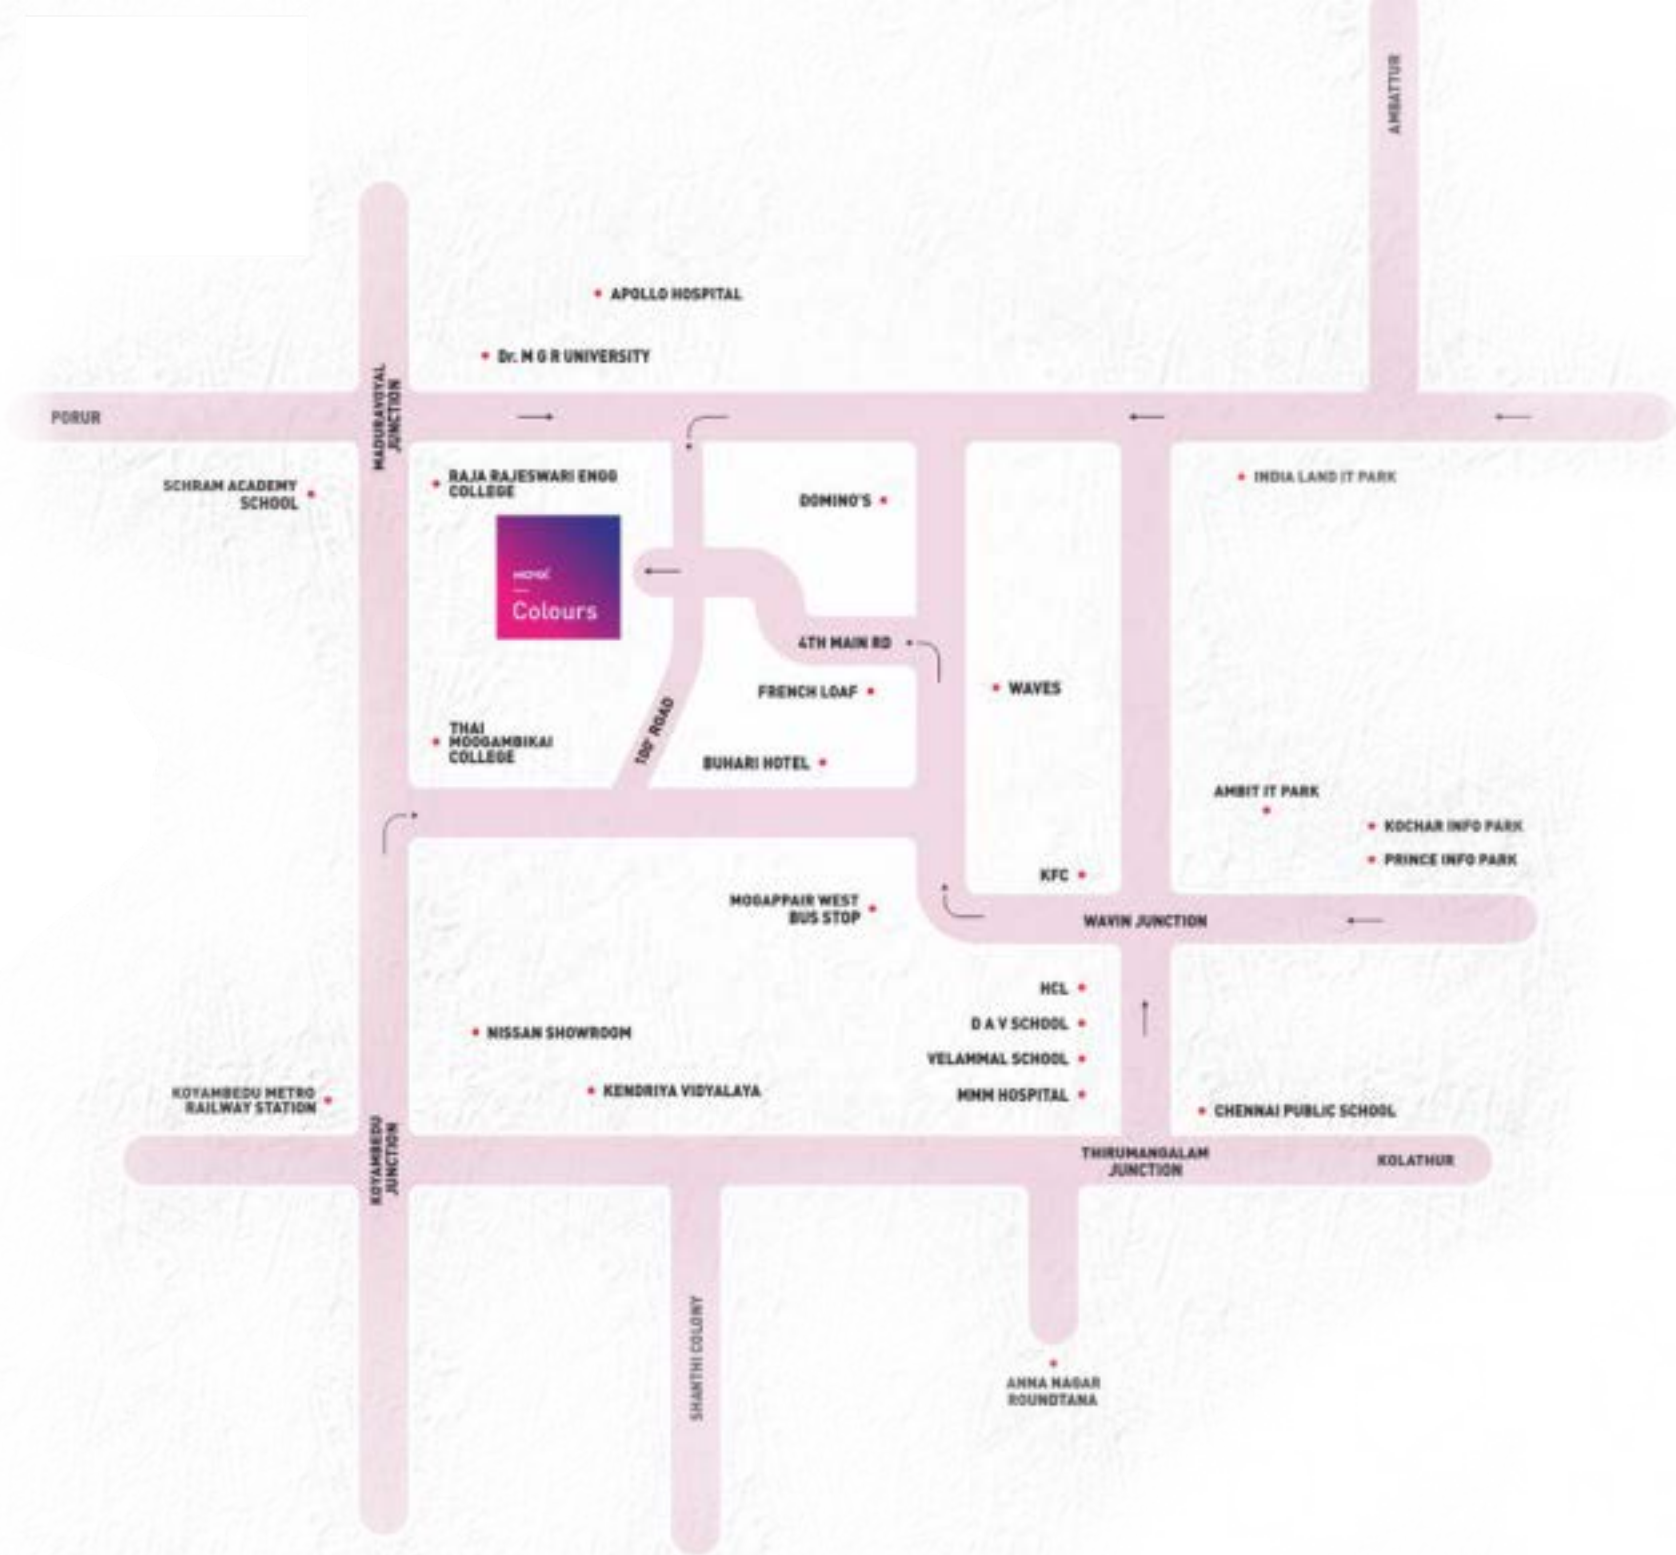

MGM Resorts

TO CHENNAI

ECR

MAHABALIPURAM

1 Sangeetha Restaurant

Dakshina Chitra

Particulars	Details
Living/Dining Flooring	Tiles
Bedrooms Flooring	Tiles
Wall Ceiling Finish	Oil Bound Distemper / Colour Wash
Toilets Wall Finish	Tiles up to 5' Oil Bound Distemper / Colour Wash
Toilets Flooring	Tiles
Kitchen Flooring	Tiles
Platform	Marble
Kitchen Wall Finish	Tiles up to 2 feet high above Marble counter & Oil bound distemper / Colour Wash in balance area
Others	Single Bowl Stainless Steel Sink
Balcony Flooring	Tiles
Window	MS Z-Section & Glass / Alu Steel & Glass
Door Frame / Doors	Hardwood / M.S / Fiber Door frames with Flush Door / Skin Door / Fiber Door
Common Area Flooring	Marble / Pavers
Lift Lobby	Marble / Tiles
Chinaware	Standard Fitting
C.P Fittings	Standard Fitting
Electrical	ISI marked products for wiring, switches and Circuits
Security	Gated Complex