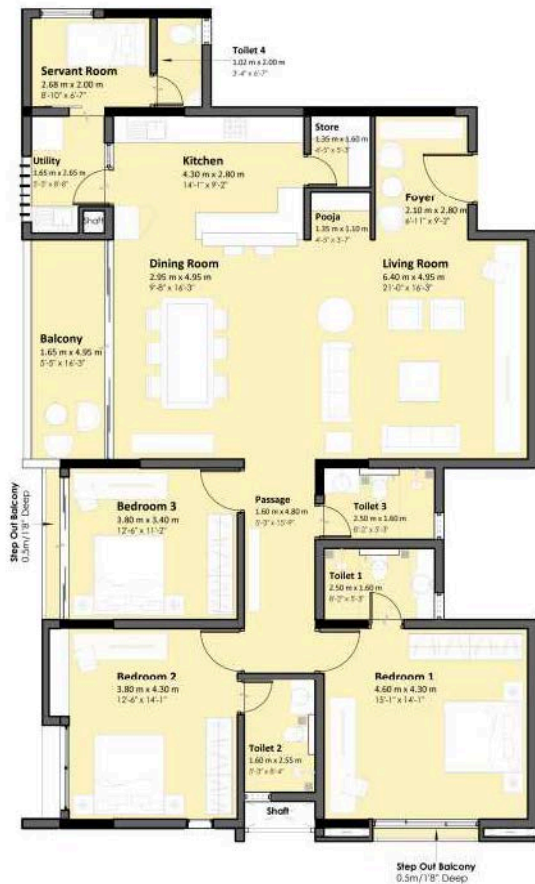

KING
KING
PLATINUM

PARIS
FOOTBALL

EVEN FLOOR PLAN

Unit 201, 401, 601

Kumar **KINO**
PLATINUM

Area Statement (sq.ft.)	
Carpet Area	1571.82
Balcony Area	87.80
Utility Area	44.33

1 sq.ft. = 0.0929 sq.m.

ODD FLOOR PLAN

Unit 303, 503, 703, 903

Kumar **KINO**
PLATINUM

Area Statement (sq.ft.)	
Carpet Area	1662.96
Balcony Area	87.80
Utility Area	44.33

1 sq.ft. = 0.092903 sq.m.

EVEN FLOOR PLAN

Unit 202, 402, 602

Kumar **KINO**
PLATINUM

Area Statement (sq.ft.)	
Carpet Area	1662.96
Balcony Area	87.80
Utility Area	44.33

1 sq.ft. = 0.092 sq.mtr.

ODD FLOOR PLAN

Unit 1001

Kumar **KINO**
PLATINUM

Area Statement (sq.ft.)

Carpet Area	2462.00
Balcony Area	87.80
Utility Area	44.33
Open Terrace	1006.28