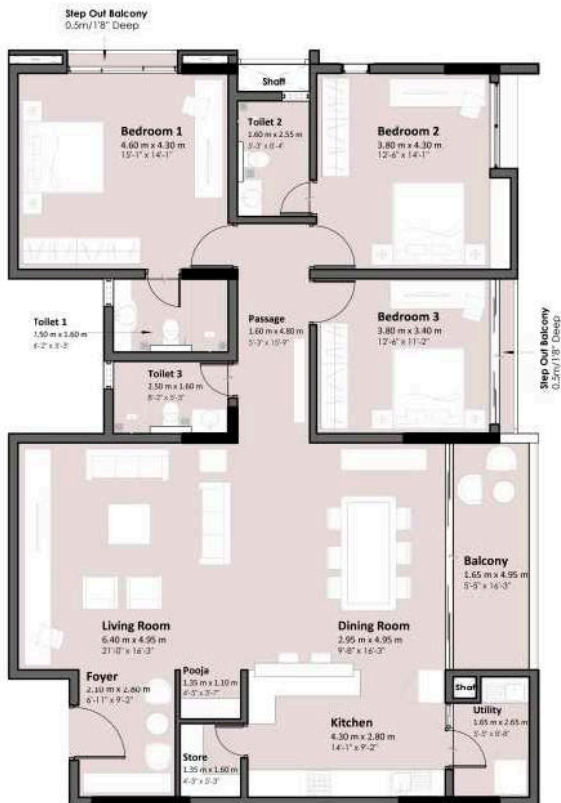

KING
KING
PLATINUM

PARIS
FOOTBALL

EVEN FLOOR PLAN

Unit 201, 401, 601

Kumar **KINO**
PLATINUM

Area Statement (sq.ft.)	
Carpet Area	1571.82
Balcony Area	87.80
Utility Area	44.33

1 sq.ft. = 0.0929 sq.m.

ODD FLOOR PLAN

Unit 303, 503, 703, 903

Kumar **KINO**
PLATINUM

Area Statement (sq.ft.)	
Carpet Area	1662.96
Balcony Area	87.80
Utility Area	44.33

1 sq.ft. = 0.092903 sq.m.

EVEN FLOOR PLAN

Unit 202, 402, 602

Kumar **KINO**
PLATINUM

Area Statement (sq.ft.)	
Carpet Area	1662.96
Balcony Area	87.80
Utility Area	44.33

1 sq.ft. = 0.092 sq.mtr.

ODD FLOOR PLAN

Unit 1001

Kumar **KINO**
PLATINUM

Area Statement (sq.ft.)

Carpet Area	2462.00
Balcony Area	87.80
Utility Area	44.33
Open Terrace	1006.28