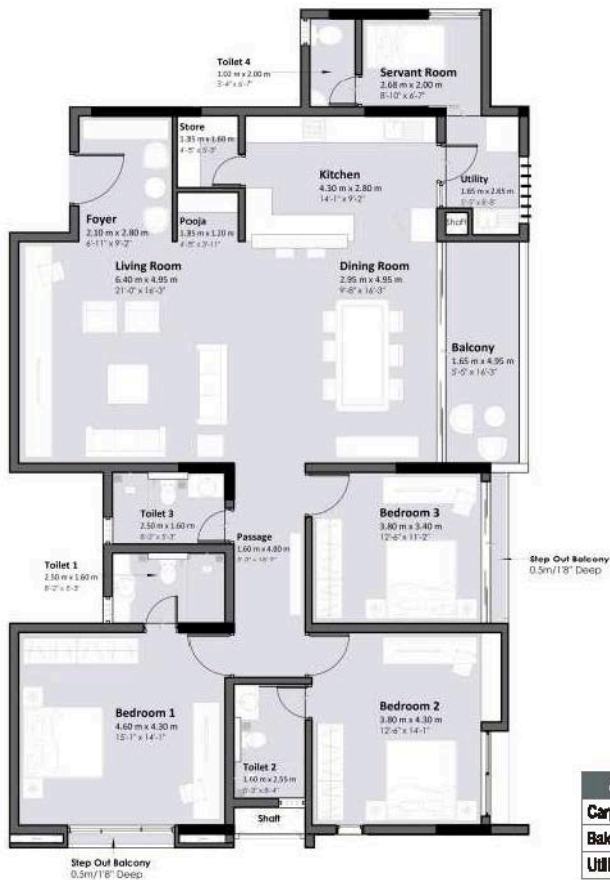

KING
KING
PLATINUM

PARIS
FOOTBALL

EVEN FLOOR PLAN

Unit 201, 401, 601

Kumar **KINO**
PLATINUM

Area Statement (sq.ft.)	
Carpet Area	1571.82
Balcony Area	87.80
Utility Area	44.33

1 sq.ft. = 0.0929 sq.m.

ODD FLOOR PLAN

Unit 303, 503, 703, 903

Kumar **KINO**
PLATINUM

Area Statement (sq.ft.)	
Carpet Area	1662.96
Balcony Area	87.80
Utility Area	44.33

1 sq.ft. = 0.092903 sq.m.

EVEN FLOOR PLAN

Unit 202, 402, 602

Kumar **KINO**
PLATINUM

Area Statement (sq.ft.)	
Carpet Area	1662.96
Balcony Area	87.80
Utility Area	44.33

1 sq.ft. = 0.092 sq.mtr.

ODD FLOOR PLAN

Unit 1001

Kumar **KINO**
PLATINUM

Area Statement (sq.ft.)

Carpet Area	2462.00
Balcony Area	87.80
Utility Area	44.33
Open Terrace	1006.28