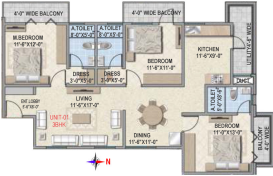

UNIT-04  
2BHK

BLOCK - G

BLOCK - F

BLOCK - E

BLOCK - D

BLOCK - C

BLOCK - B

BLOCK - A

Particulars	Details
Living/Dining Flooring	Tiles
Bedrooms Flooring	Tiles
Wall Ceiling Finish	Oil Bound Distemper / Colour Wash
Toilets Wall Finish	Tiles up to 5' Oil Bound Distemper / Colour Wash
Toilets Flooring	Tiles
Kitchen Flooring	Tiles
Platform	Marble
Kitchen Wall Finish	Tiles up to 2 feet high above Marble counter & Oil bound distemper / Colour Wash in balance area
Others	Single Bowl Stainless Steel Sink
Balcony Flooring	Tiles
Window	MS Z-Section & Glass / Alu Steel & Glass
Door Frame / Doors	Hardwood / M.S / Fiber Door frames with Flush Door / Skin Door / Fiber Door
Common Area Flooring	Marble / Pavers
Lift Lobby	Marble / Tiles
Chinaware	Standard Fitting
C.P Fittings	Standard Fitting
Electrical	ISI marked products for wiring, switches and Circuits
Security	Gated Complex