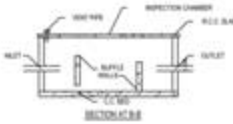

# ISANAPUR PROJECT = CROSS PLOT DIMENSIONS

REFERENCE:	
	LAYOUT BOUNDARY
	EXISTING ROADS
	PROPOSED ROADS
	TOTAL SITE AREA : 1,17,338.83 Sq. Mtrs / 29 Ac. 0.00 Gns.
	PROPOSED 30M MASTER : 13,583.30 Sq. Mtrs / 3 Ac. 14.35 Gns.
	PLAN ROAD AREA
	NET SITE AREA : 1,03,745.63 Sq. Mtrs / 25 Ac. 25.61 Gns.
	TOTAL NO. OF PLOTS : 284 Nos.
	TOTAL NO. OF HARVESTING PITS : 110 Nos. (1.22 x 1.22 x 1.83)
	AREA MORTGAGED TO HMDA : 174 TO 216 (Total 43 plots) Area : 9660.72 Sq. Mtrs (15.03% of plotted area)