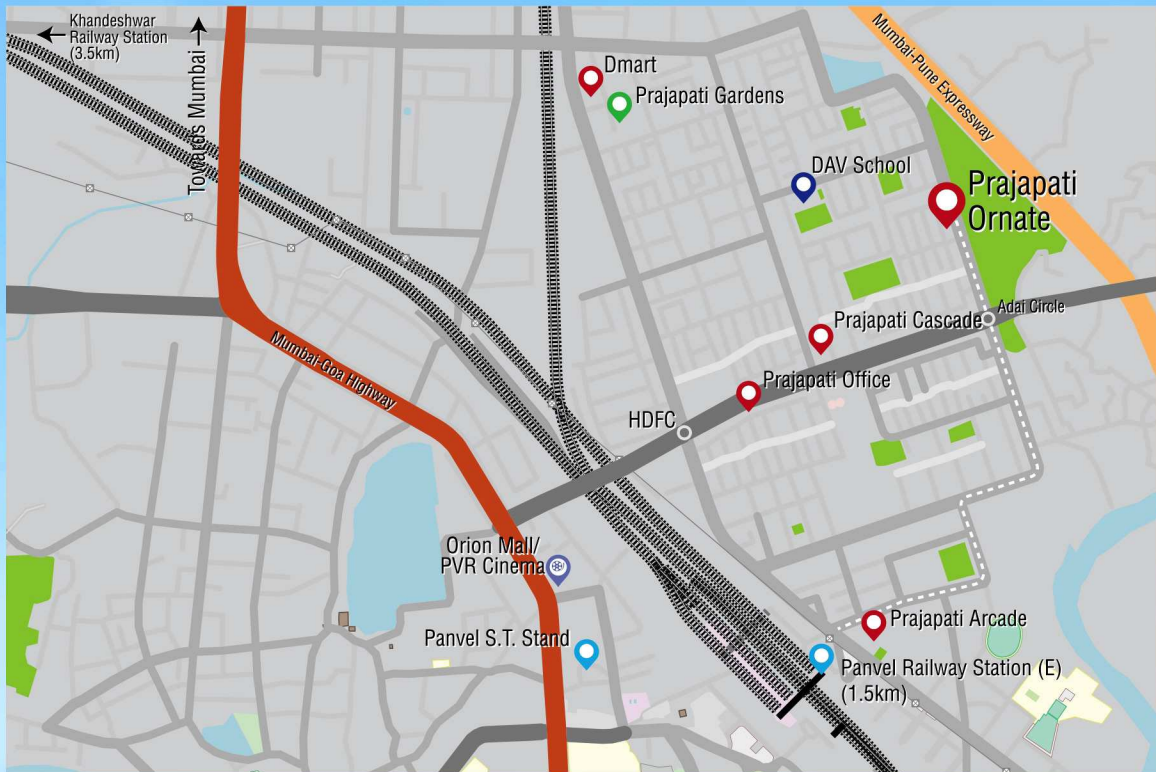

Floor Plan

2 BHK

3 BHK

PRAJAPATI

ORNATE: Sector 10, Opp. Rajiv Gandhi Maidan, New Panvel (East), Navi Mumbai.

Office: Plot - 13/B, Sec - 19, New Panvel, Navi Mumbai - 410 206.

MahaRERA Number: P52000019057 | maharera.mahaonline.gov.in