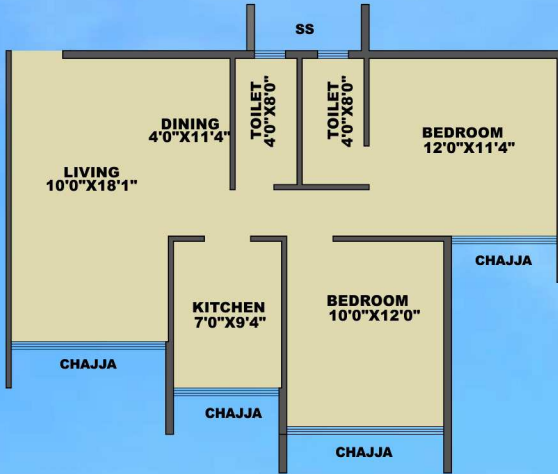

Experience finest luxury at Prajapati Ornate, a lifestyle designed for your comfort.

Prajapati Ornate

Commercial and Residential tower comprising of 3 wings.

- Ground floor - Commercial Shops
- First floor - Commercial Units
- Second floor - Stilt Parking
- Third floor - Podium level Amenities
- 4th to 15th floors - Residential Units

Floor Plan

2 BHK

3 BHK

PRAJAPATI

ORNATE: Sector 10, Opp. Rajiv Gandhi Maidan, New Panvel (East), Navi Mumbai.

Office: Plot - 13/B, Sec - 19, New Panvel, Navi Mumbai - 410 206.

MahaRERA Number: P52000019057 | maharera.mahaonline.gov.in