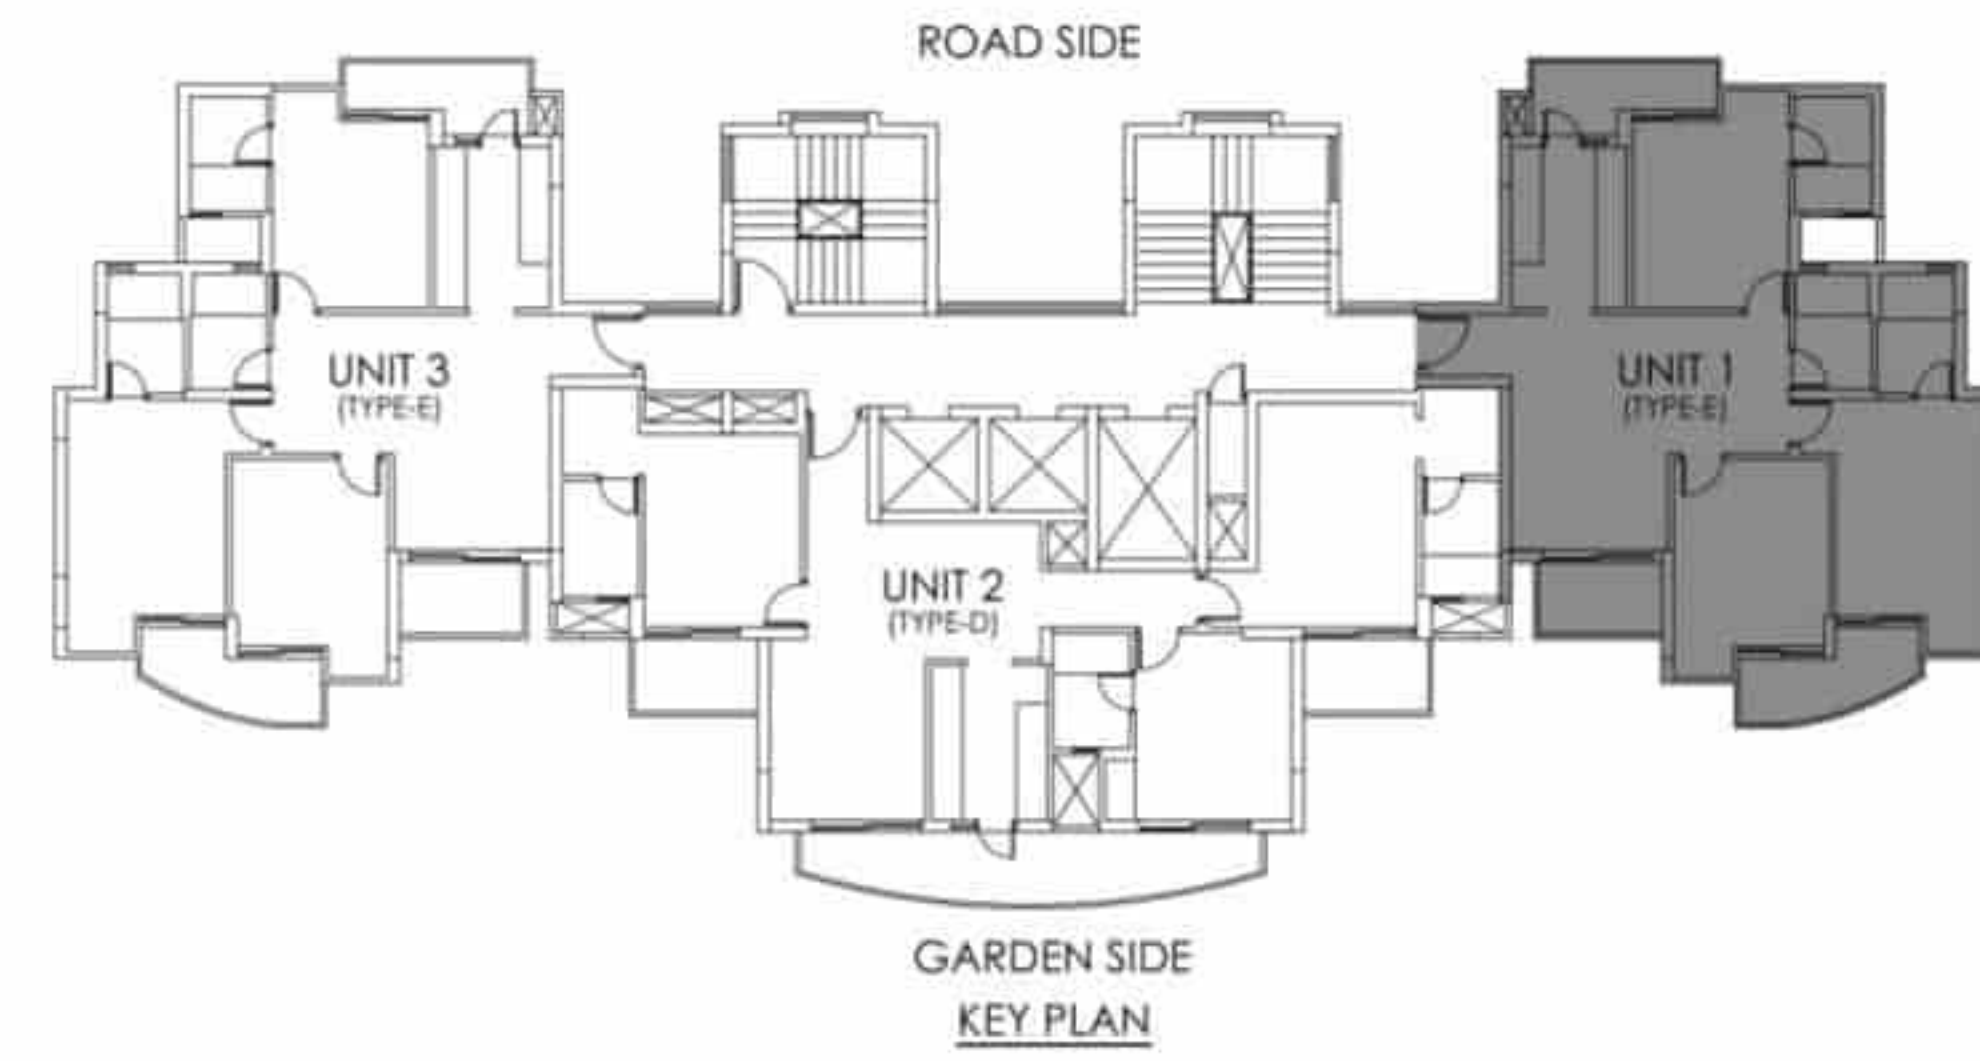

### 3BHK

Luxury Apartments

Booking Start at ₹3 Lacs Only!

PARIS  
FOOTBALL

Saleable Area : 1400 Sq.ft

**Saleable Area : 1615 Sq.ft**

**Saleable Area : 1675 Sq.ft**

Particulars	Details
Living/Dining Flooring	Tiles
Bedrooms Flooring	Tiles
Wall Ceiling Finish	Oil Bound Distemper / Colour Wash
Toilets Wall Finish	Tiles up to 5' Oil Bound Distemper / Colour Wash
Toilets Flooring	Tiles
Kitchen Flooring	Tiles
Platform	Marble
Kitchen Wall Finish	Tiles up to 2 feet high above Marble counter & Oil bound distemper / Colour Wash in balance area
Others	Single Bowl Stainless Steel Sink
Balcony Flooring	Tiles
Window	MS Z-Section & Glass / Alu Steel & Glass
Door Frame / Doors	Hardwood / M.S / Fiber Door frames with Flush Door / Skin Door / Fiber Door
Common Area Flooring	Marble / Pavers
Lift Lobby	Marble / Tiles
Chinaware	Standard Fitting
C.P Fittings	Standard Fitting
Electrical	ISI marked products for wiring, switches and Circuits
Security	Gated Complex