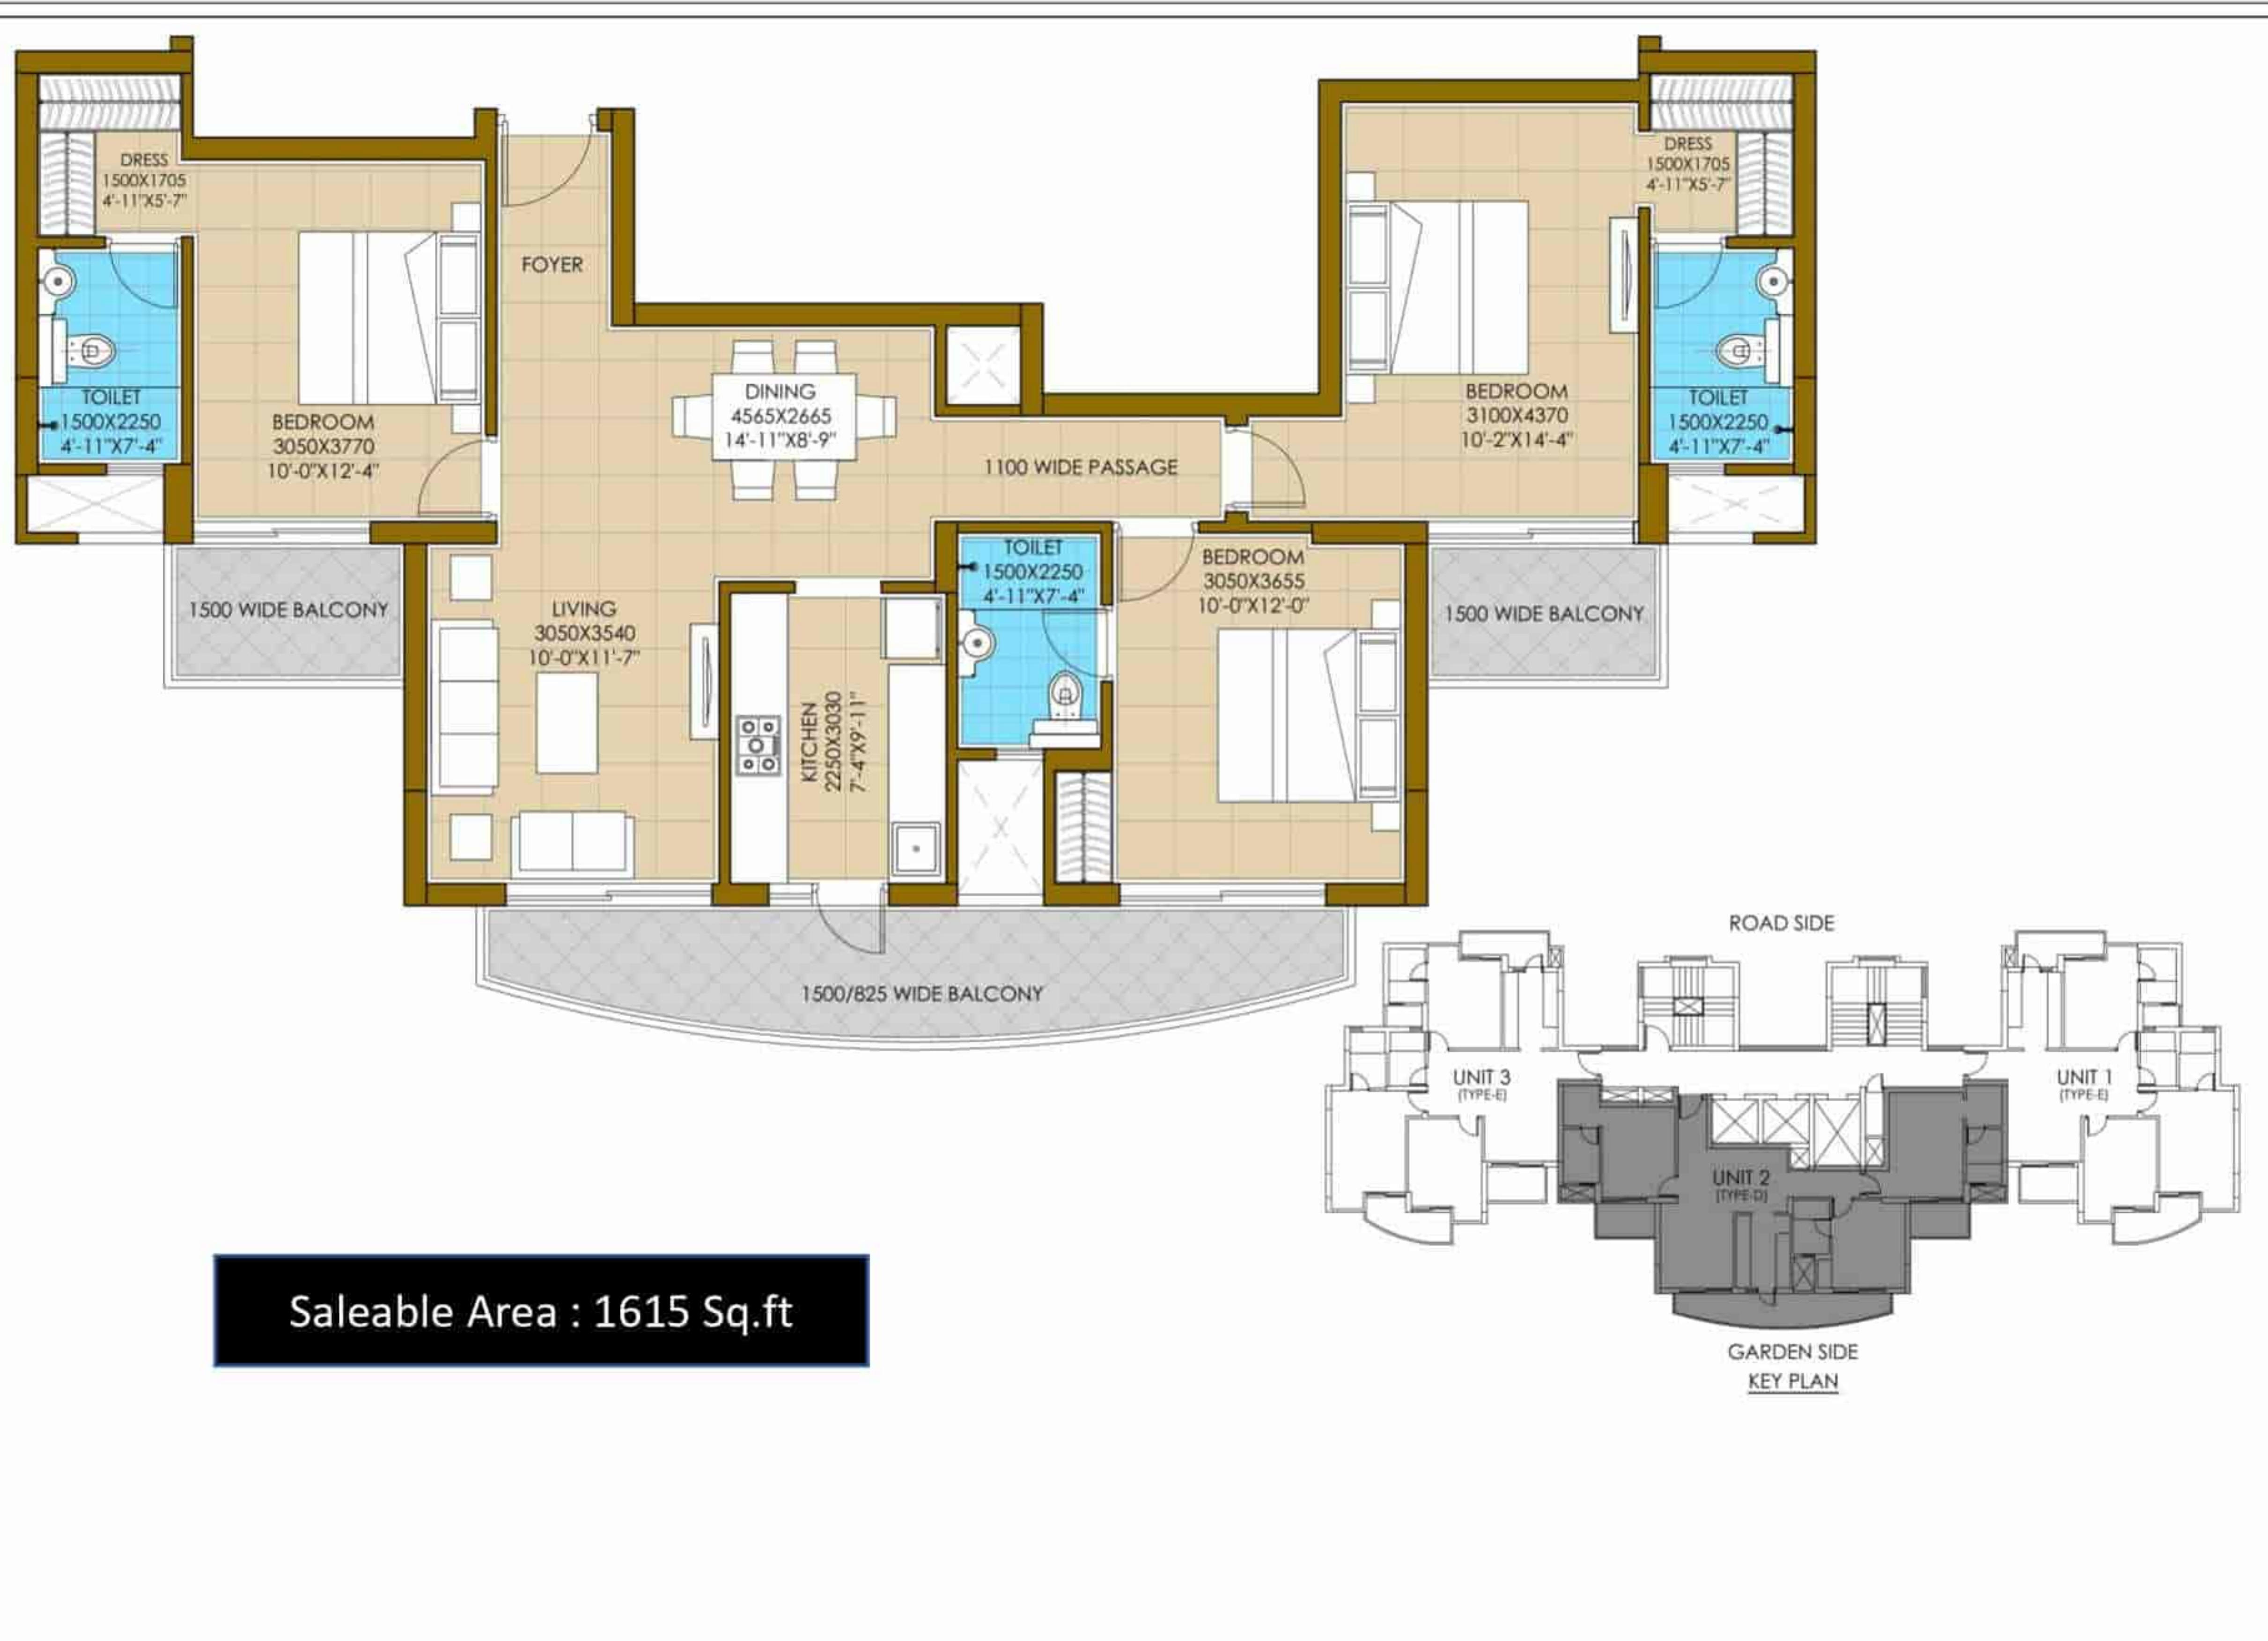

### 3BHK

Luxury Apartments

Booking Start at ₹3 Lacs Only!

PARIS  
FOOTBALL

Saleable Area : 1400 Sq.ft

**Saleable Area : 1615 Sq.ft**

**Saleable Area : 1675 Sq.ft**

Particulars	Details
Living/Dining Flooring	Tiles
Bedrooms Flooring	Tiles
Wall Ceiling Finish	Oil Bound Distemper / Colour Wash
Toilets Wall Finish	Tiles up to 5' Oil Bound Distemper / Colour Wash
Toilets Flooring	Tiles
Kitchen Flooring	Tiles
Platform	Marble
Kitchen Wall Finish	Tiles up to 2 feet high above Marble counter & Oil bound distemper / Colour Wash in balance area
Others	Single Bowl Stainless Steel Sink
Balcony Flooring	Tiles
Window	MS Z-Section & Glass / Alu Steel & Glass
Door Frame / Doors	Hardwood / M.S / Fiber Door frames with Flush Door / Skin Door / Fiber Door
Common Area Flooring	Marble / Pavers
Lift Lobby	Marble / Tiles
Chinaware	Standard Fitting
C.P Fittings	Standard Fitting
Electrical	ISI marked products for wiring, switches and Circuits
Security	Gated Complex