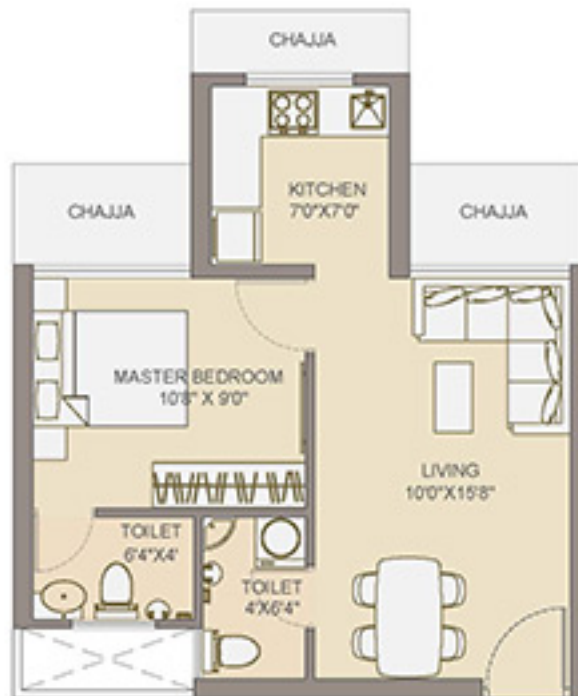

1 BHK CITY FACING

Dimension in Metric Scale

Living room	3.05 x 4.72m
Kitchen	2.13 x 2.13m
Common Toilet	1.22 x 1.90m
Master Bedroom	3.25 x 2.75m
Master Toilet	1.92 x 1.22m

KEY PLAN

2 BHK CITY FACING

Dimension in Metric Scale

Living room	3.05 x 5.21m
Kitchen	2.75 x 2.13m
Common Bedroom	3.35 x 3.05m
Common Toilet	1.92 x 1.22m
Master Bedroom	3.65 x 3.13m
Master Toilet	1.22 x 1.92m

KEY PLAN

NOT TO SCALE

JODI UNIT CITY FACING

Dimension in Metric Scale

Living Area	6.25 x 4.77m
Kitchen	2.13 x 2.13m
Common Toilet	1.22 x 1.92m
Study	2.13 x 2.13m
Master Bedroom 1	3.25 x 2.75m
Master Toilet 1	1.92 x 1.22m
Master Bedroom 2	3.25 x 2.75m
Master Toilet 2	1.22 x 1.92m
Walk in	1.92 x 1.22m