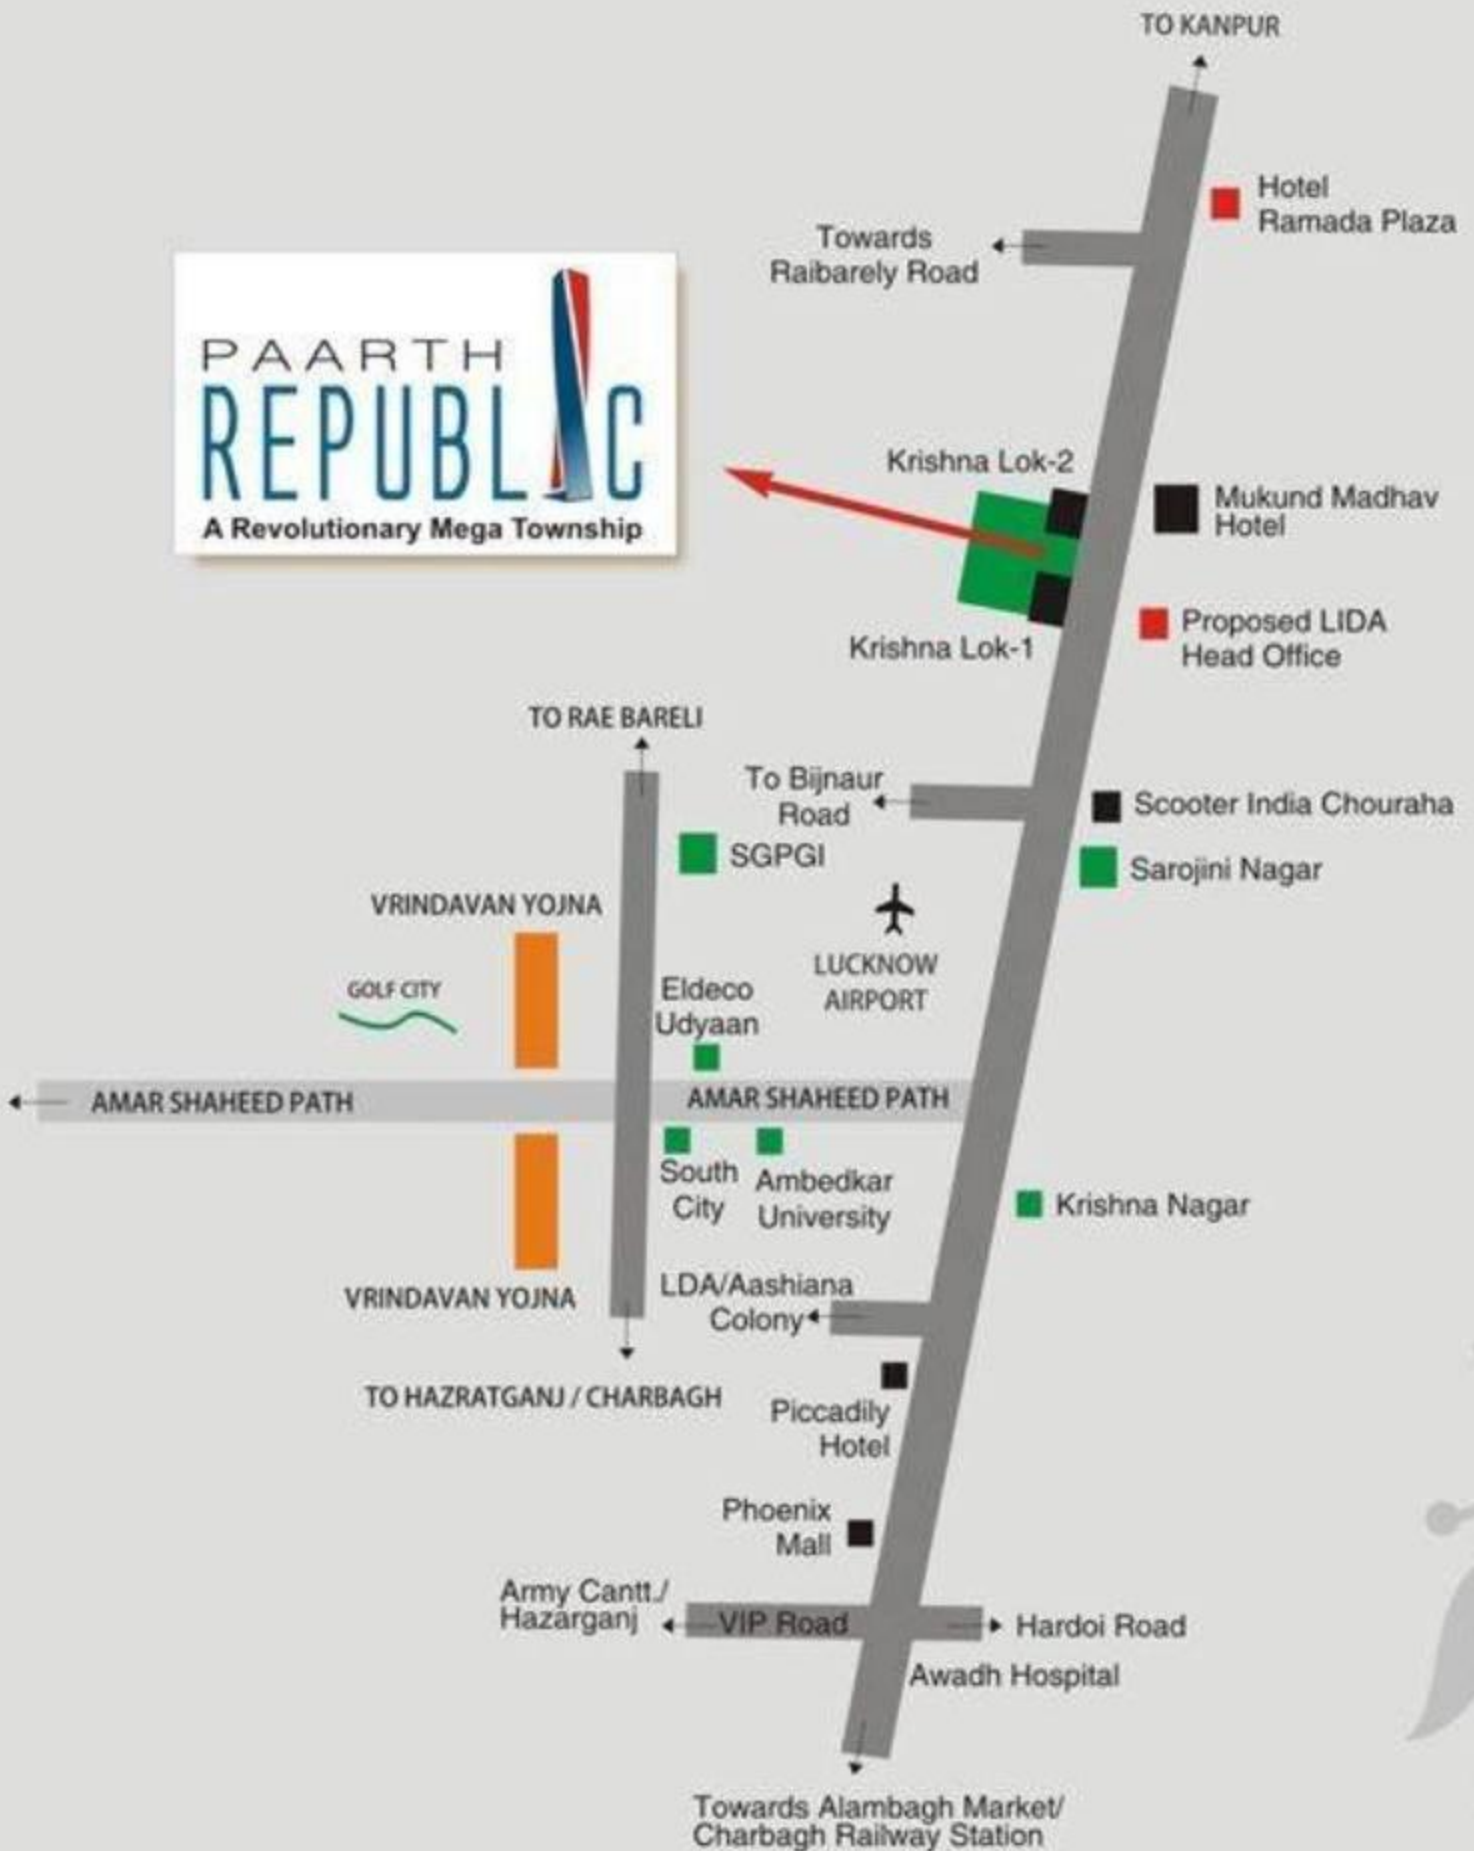

NOTE:-  
UNIT CONVERSION (1 SQ.MT = 10.764 SQ.FT)

HUMMING RETREAT - PAARTH REPUBLIC, LUCKNOW