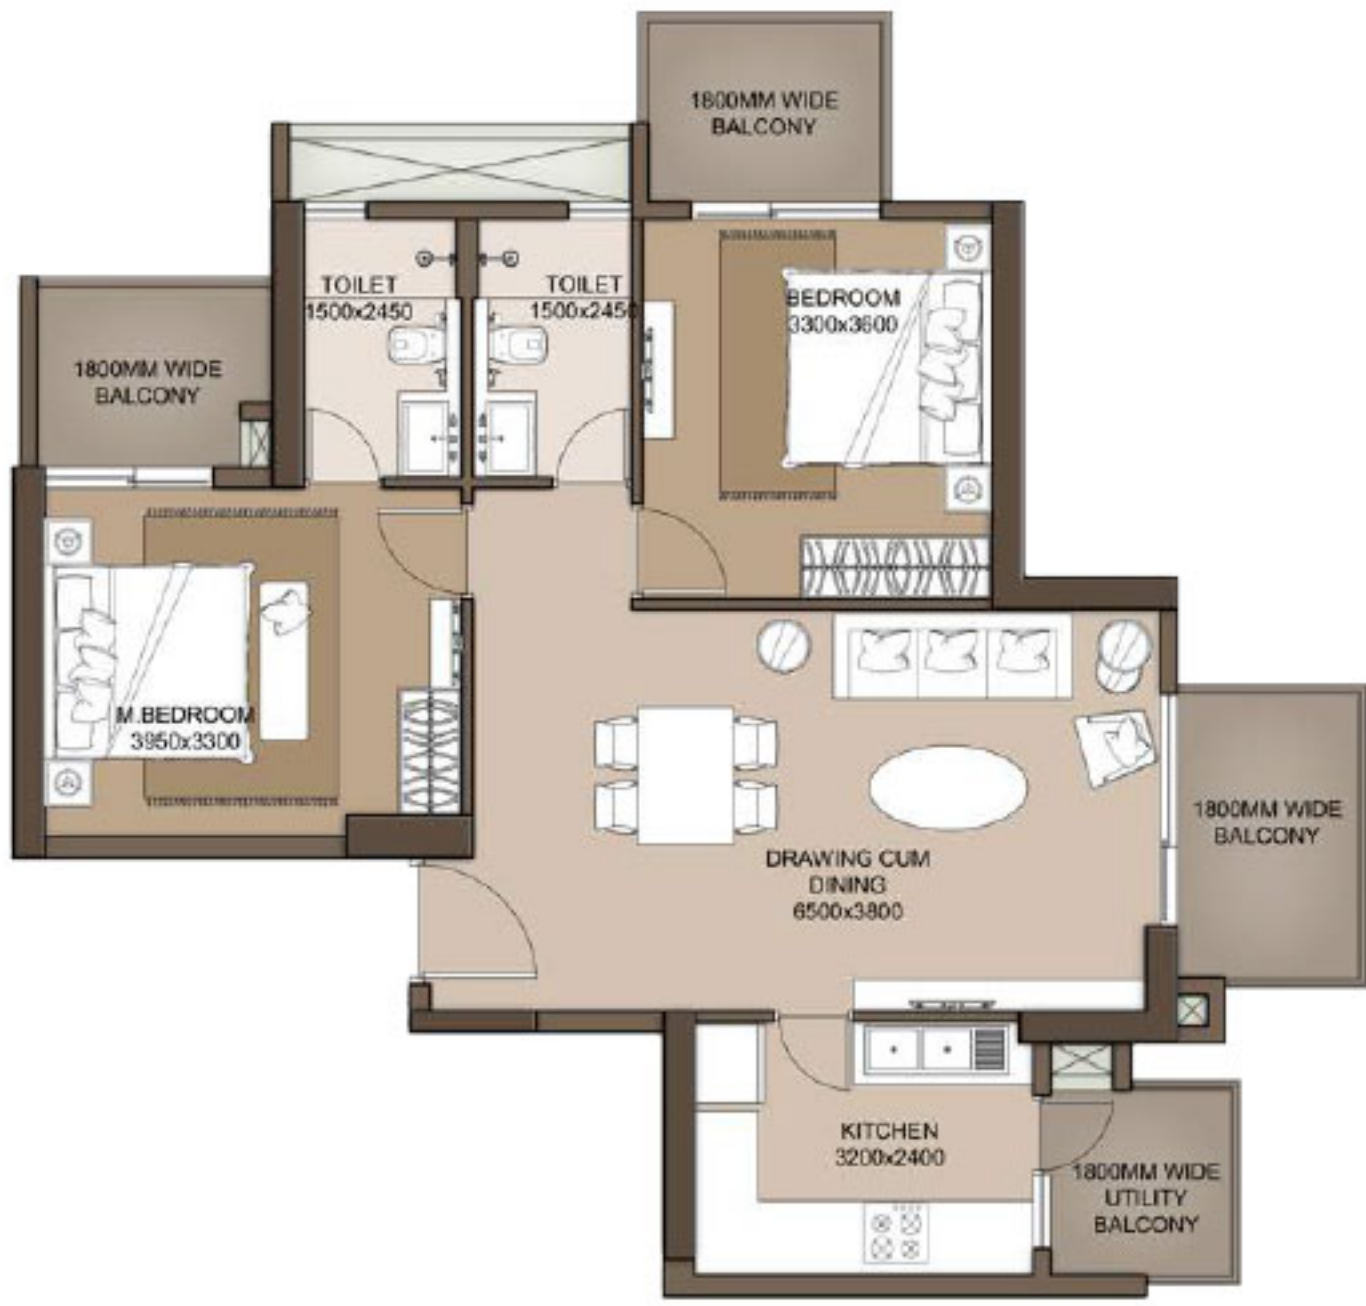

SKYCITY

SECTOR 55, GURUGRAM

PAY 10%* NOW AND NOTHING
TILL POSSESSION

50:50 PAYMENT PLAN WITH
9% RENTAL RETURNS

HURRY! LIMITED UNITS LEFT TO AVAIL BENEFITS!

BOOK AT ₹ 5 LACS*

AVAIL BENEFITS UP TO 10 LACS*

RERA No 1 of 2017

FOR DETAILS
GET IN TOUCH WITH
YOUR RM TODAY

DROP OFF

DROP OFF

DROP OFF

DROP OFF

TOWER HALL

TOWER 3 & 4

TOWER 1 & 2