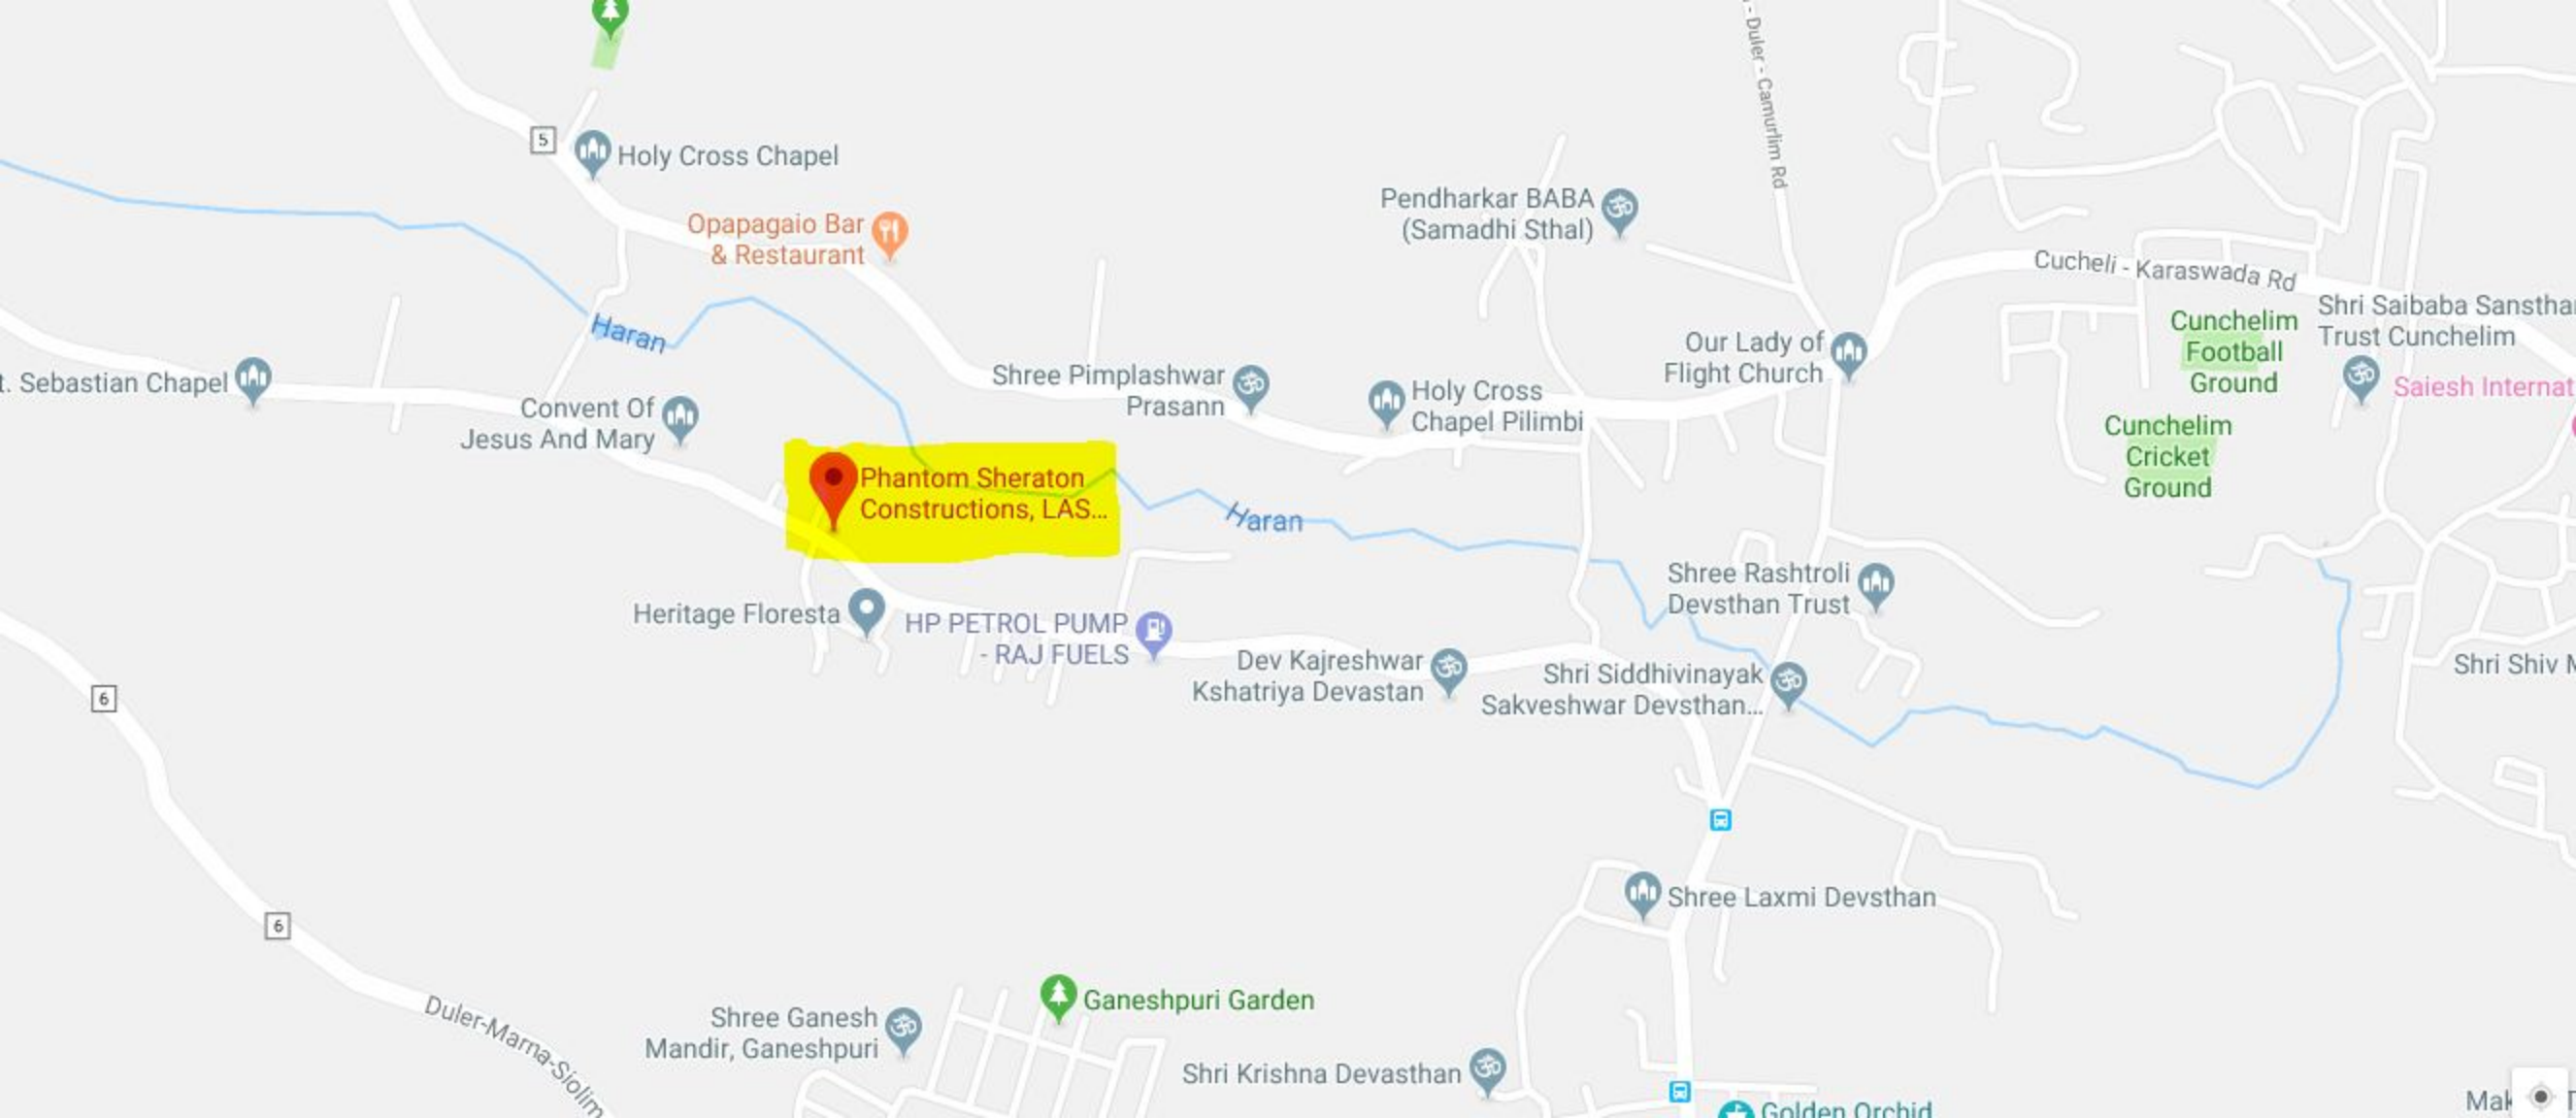

Phantom Sheraton
Constructions, LAS...

Holy Cross Chapel

Opapagaio Bar
& Restaurant

Pendharkar BABA
(Samadhi Sthal)

Our Lady of
Flight Church

Cunchelim
Football
Ground

Shri Saibaba Sanstha
Trust Cunchelim

Saiesh Internat

Cunchelim
Cricket
Ground

Shree Pimplashwar
Prasann

Holy Cross
Chapel Pilimbi

Convent Of
Jesus And Mary

Heritage Floresta

HP PETROL PUMP
- RAJ FUELS

Dev Kajreshwar
Kshatriya Devasthan

Shri Siddhivinayak
Sakveshwar Devsthan...

Shree Rashtroli
Devsthan Trust

Shri Shiv M

Shree Laxmi Devsthan

Shree Ganesh
Mandir, Ganeshpuri

Ganeshpuri Garden

Shri Krishna Devasthan

Golden Orchid

Map