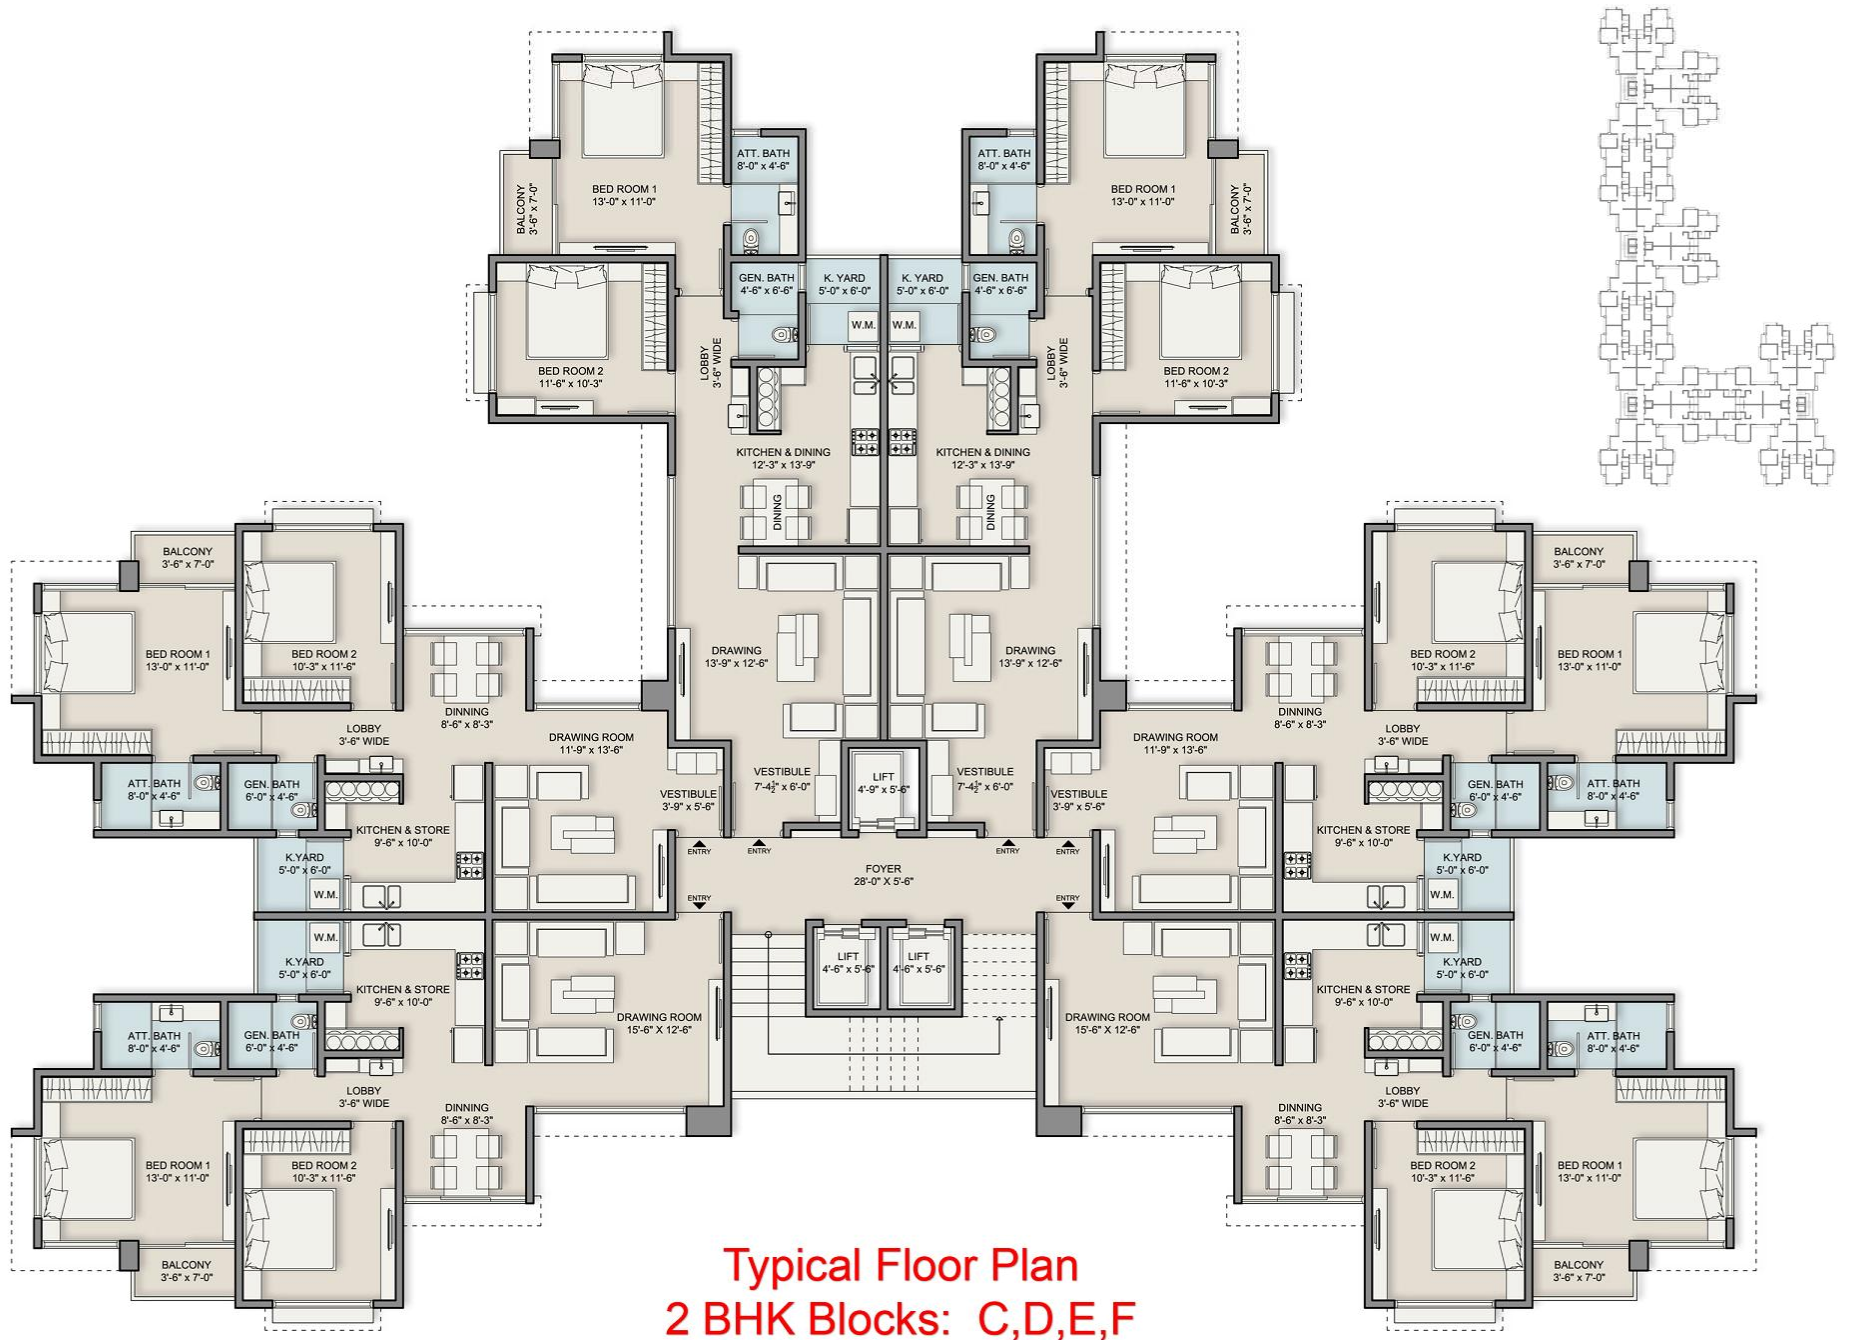

30 M ROAD

← TOWARDS GODREJ CITY

SITE PLAN

**Typical Floor Plan
3 BHK Blocks: A, B**

**Typical Floor Plan
2 BHK Blocks: C,D,E,F**

2 BHK TYPE 1

2 BHK TYPE 2 & 3

KEY PLAN