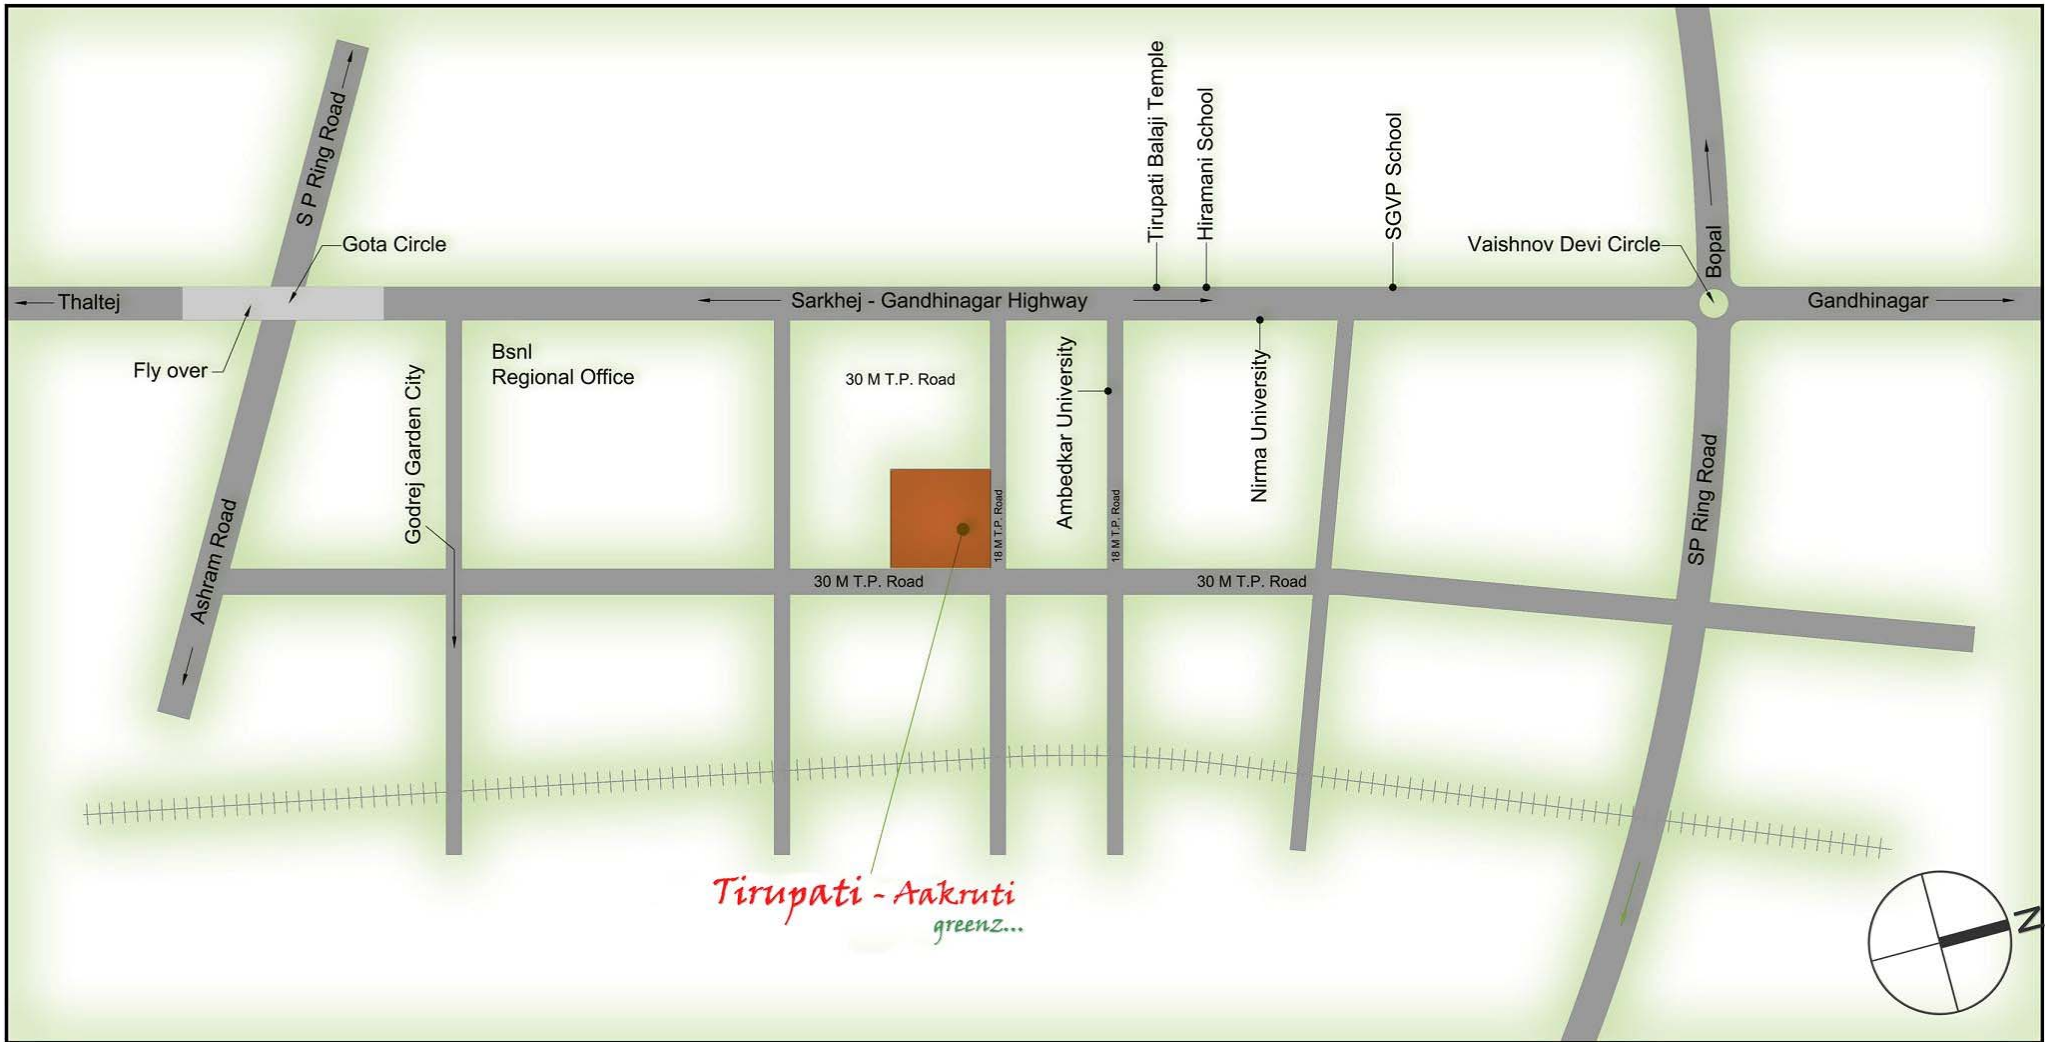

30 M ROAD

← TOWARDS GODREJ CITY

SITE PLAN

**Typical Floor Plan
3 BHK Blocks: A, B**

**Typical Floor Plan
2 BHK Blocks: C,D,E,F**

2 BHK TYPE 1

2 BHK TYPE 2 & 3

KEY PLAN