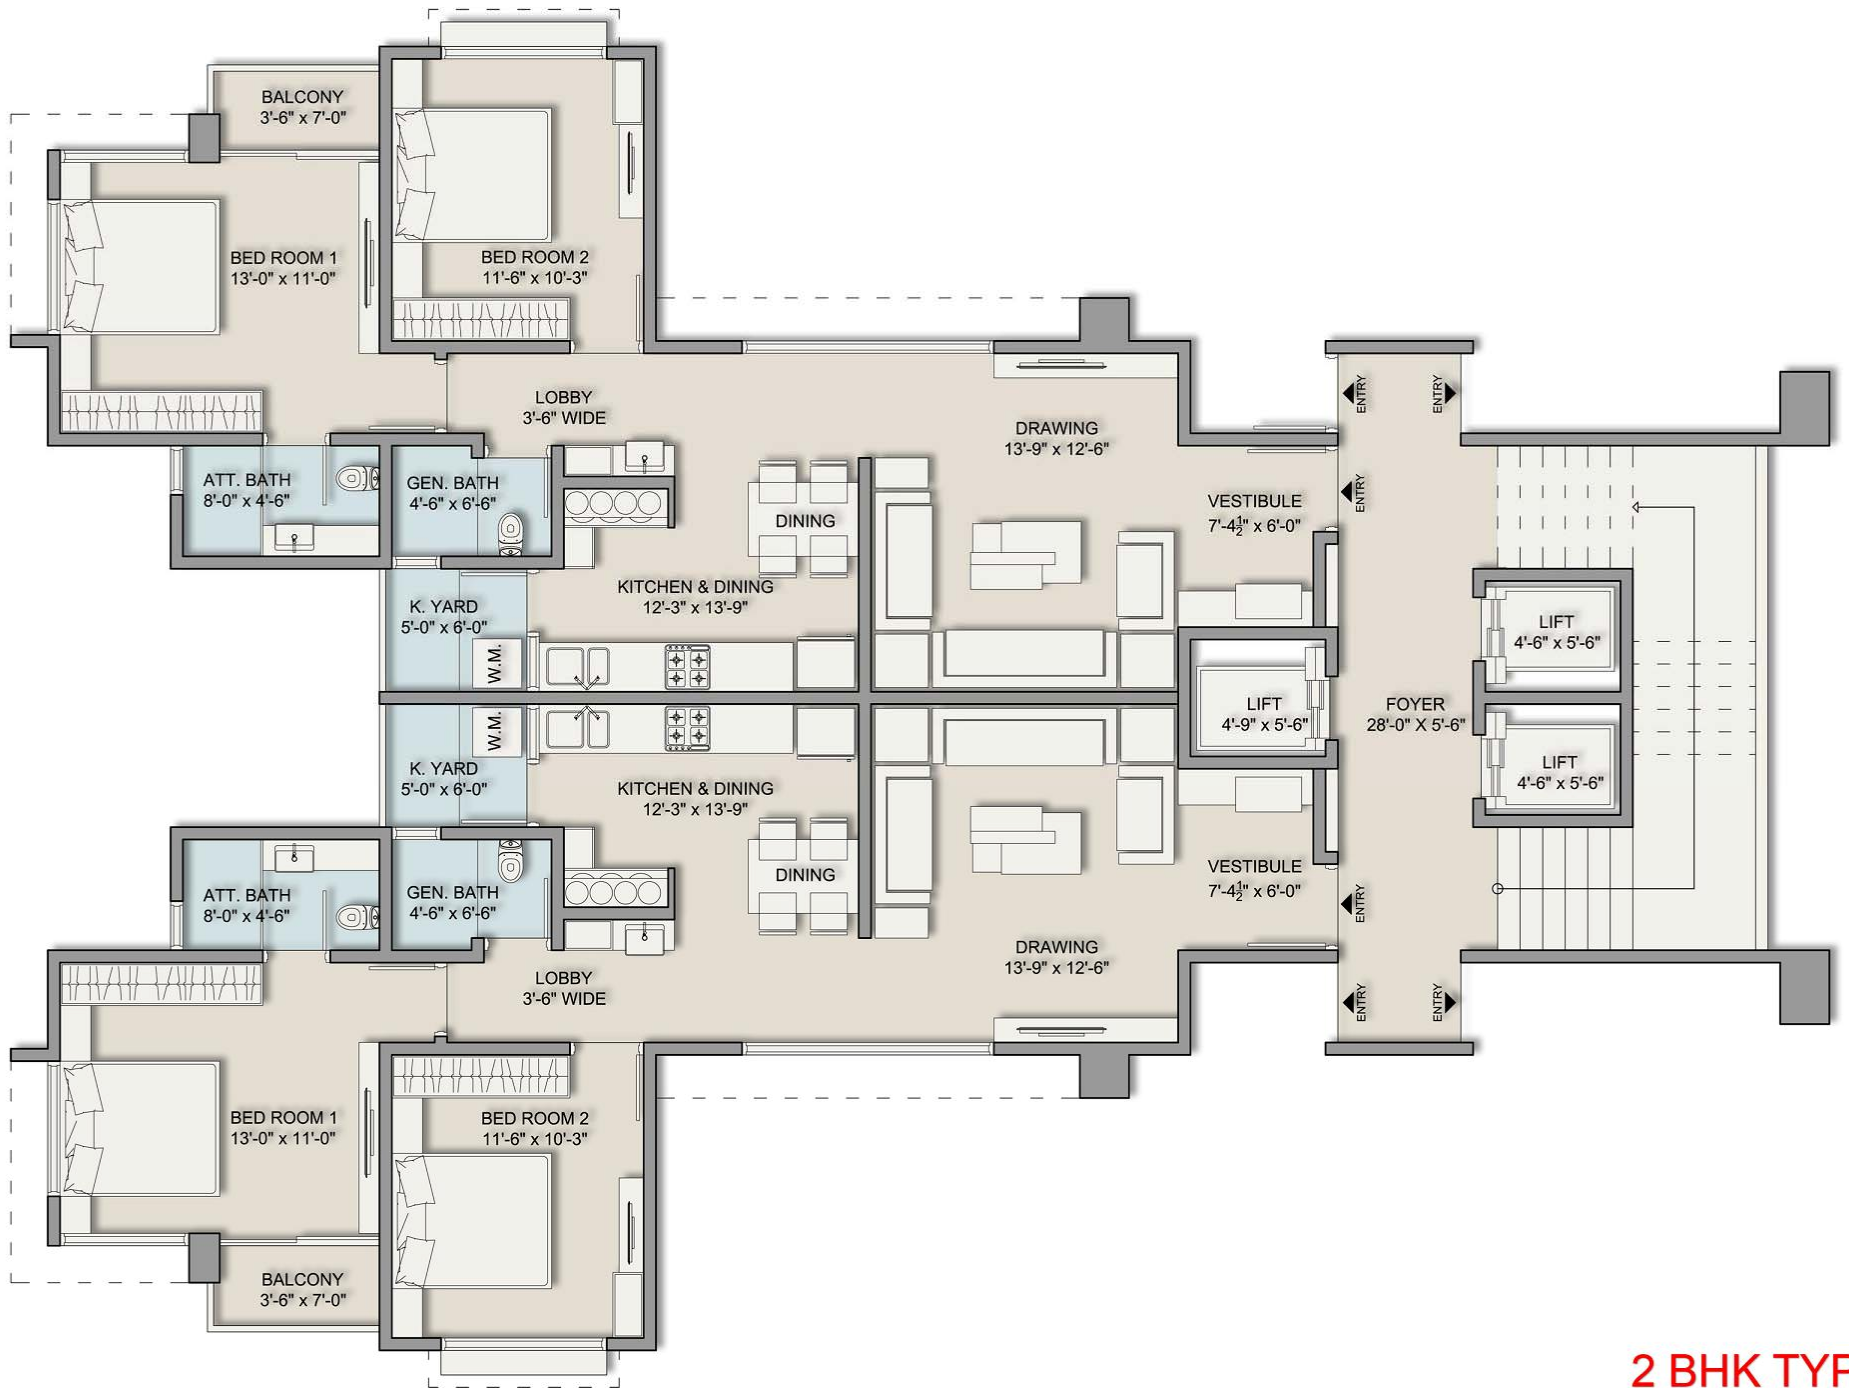

30 M ROAD

← TOWARDS GODREJ CITY

SITE PLAN

**Typical Floor Plan
3 BHK Blocks: A, B**

**Typical Floor Plan
2 BHK Blocks: C,D,E,F**

2 BHK TYPE 1

2 BHK TYPE 2 & 3

KEY PLAN