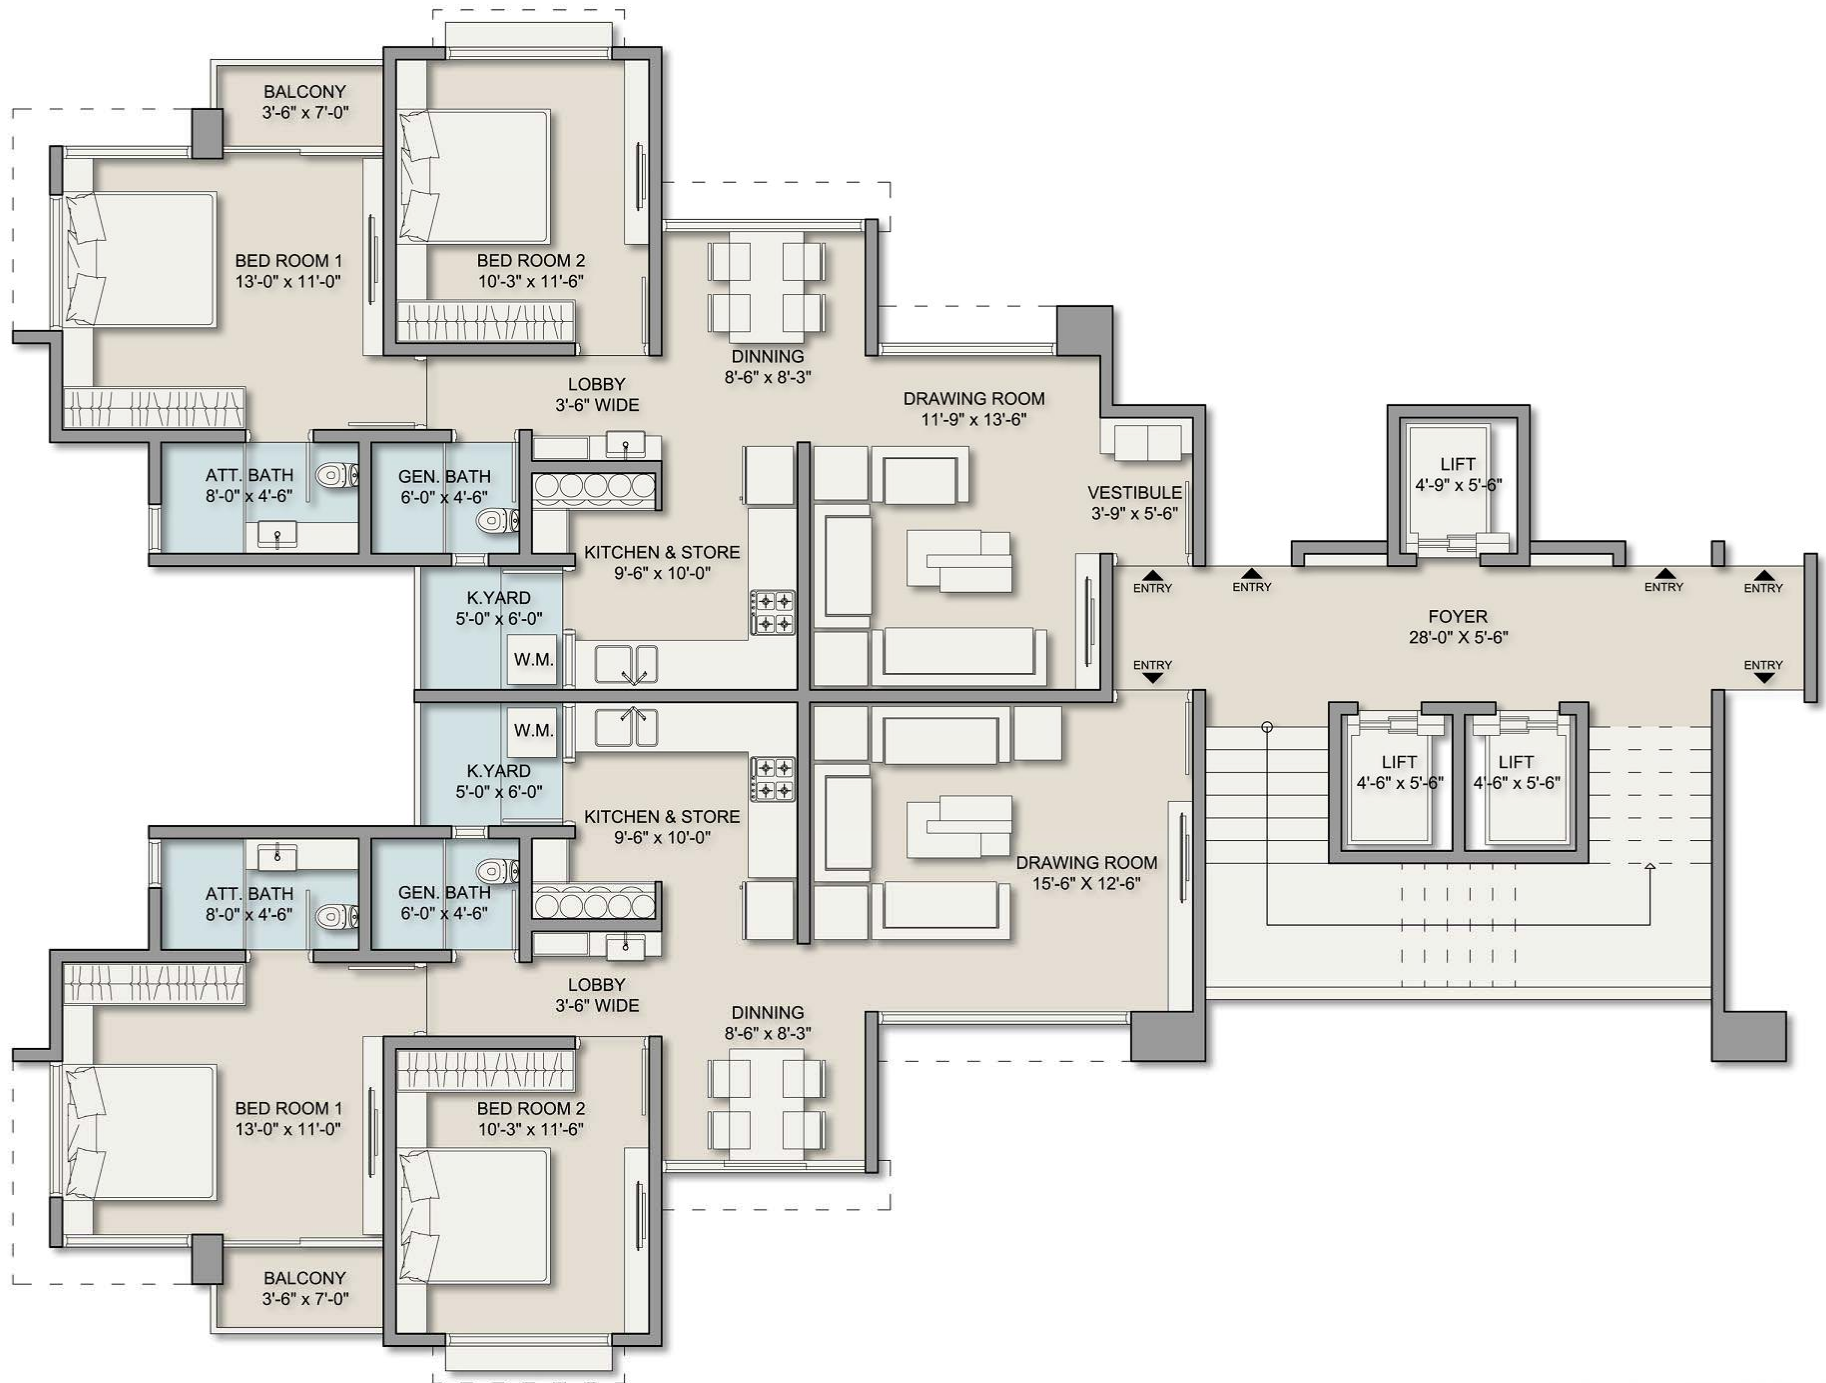

30 M ROAD

← TOWARDS GODREJ CITY

SITE PLAN

**Typical Floor Plan
3 BHK Blocks: A, B**

**Typical Floor Plan
2 BHK Blocks: C,D,E,F**

2 BHK TYPE 1

2 BHK TYPE 2 & 3

KEY PLAN