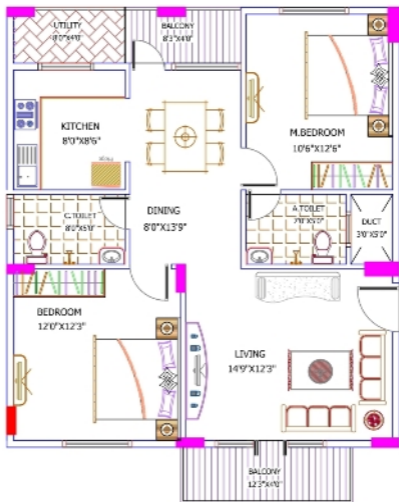

# BLOCK B

UNIT - 008 / 108 / 208 / 308

Super Built-up Area

1160.00 sqft

# BLOCK B

UNIT - 016 / 116 / 216 / 316

Super Built-up Area

1165.00 sqft

# BLOCK B

UNIT - 013 / 113 / 213 / 313

Super Built-up Area

1170.00 sqft

# BLOCK B

UNIT - 011 / 111 / 211 / 311

Super Built-up Area

1180.00 sqft

**Super Built-up Area****1185.00 sqft**