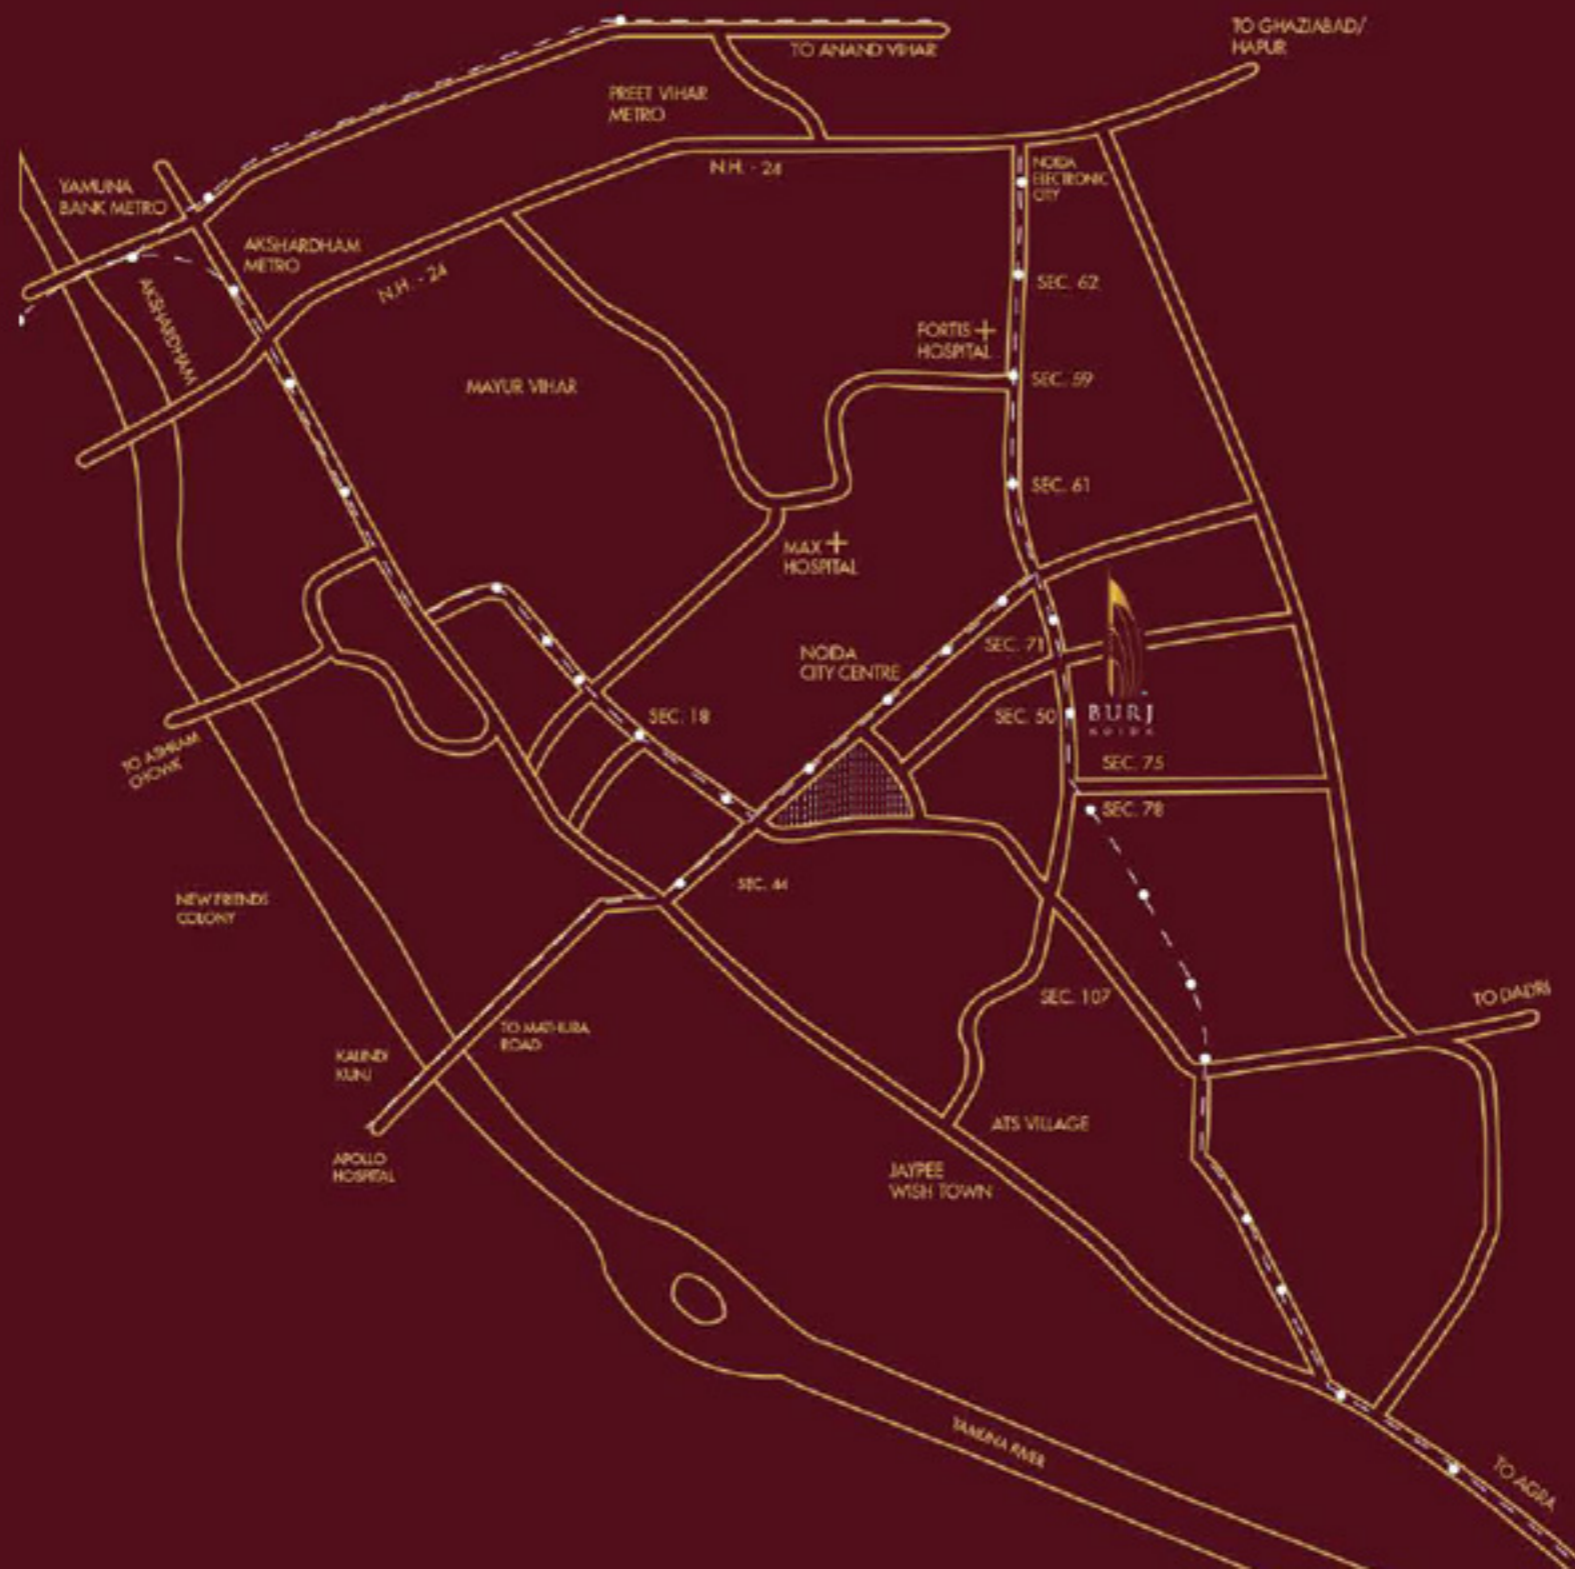

BURJ NOIDA

Inaugural Discount Rs. 1000/SQFT.

SITE LAYOUT

YAMUNA RIVER

TO AGRA

TO DADRI

TO GHAZIABAD/
HAPUR

TO ANAND VIHAR

TO ASHOK
CHOWK

TO MADHURA
ROAD

NEW FRIENDS
COLONY

KALDIYAN
KUNJ

APOLLO
HOSPITAL

JAYPEE
WISH TOWN

ATS VILLAGE

Noida City Centre