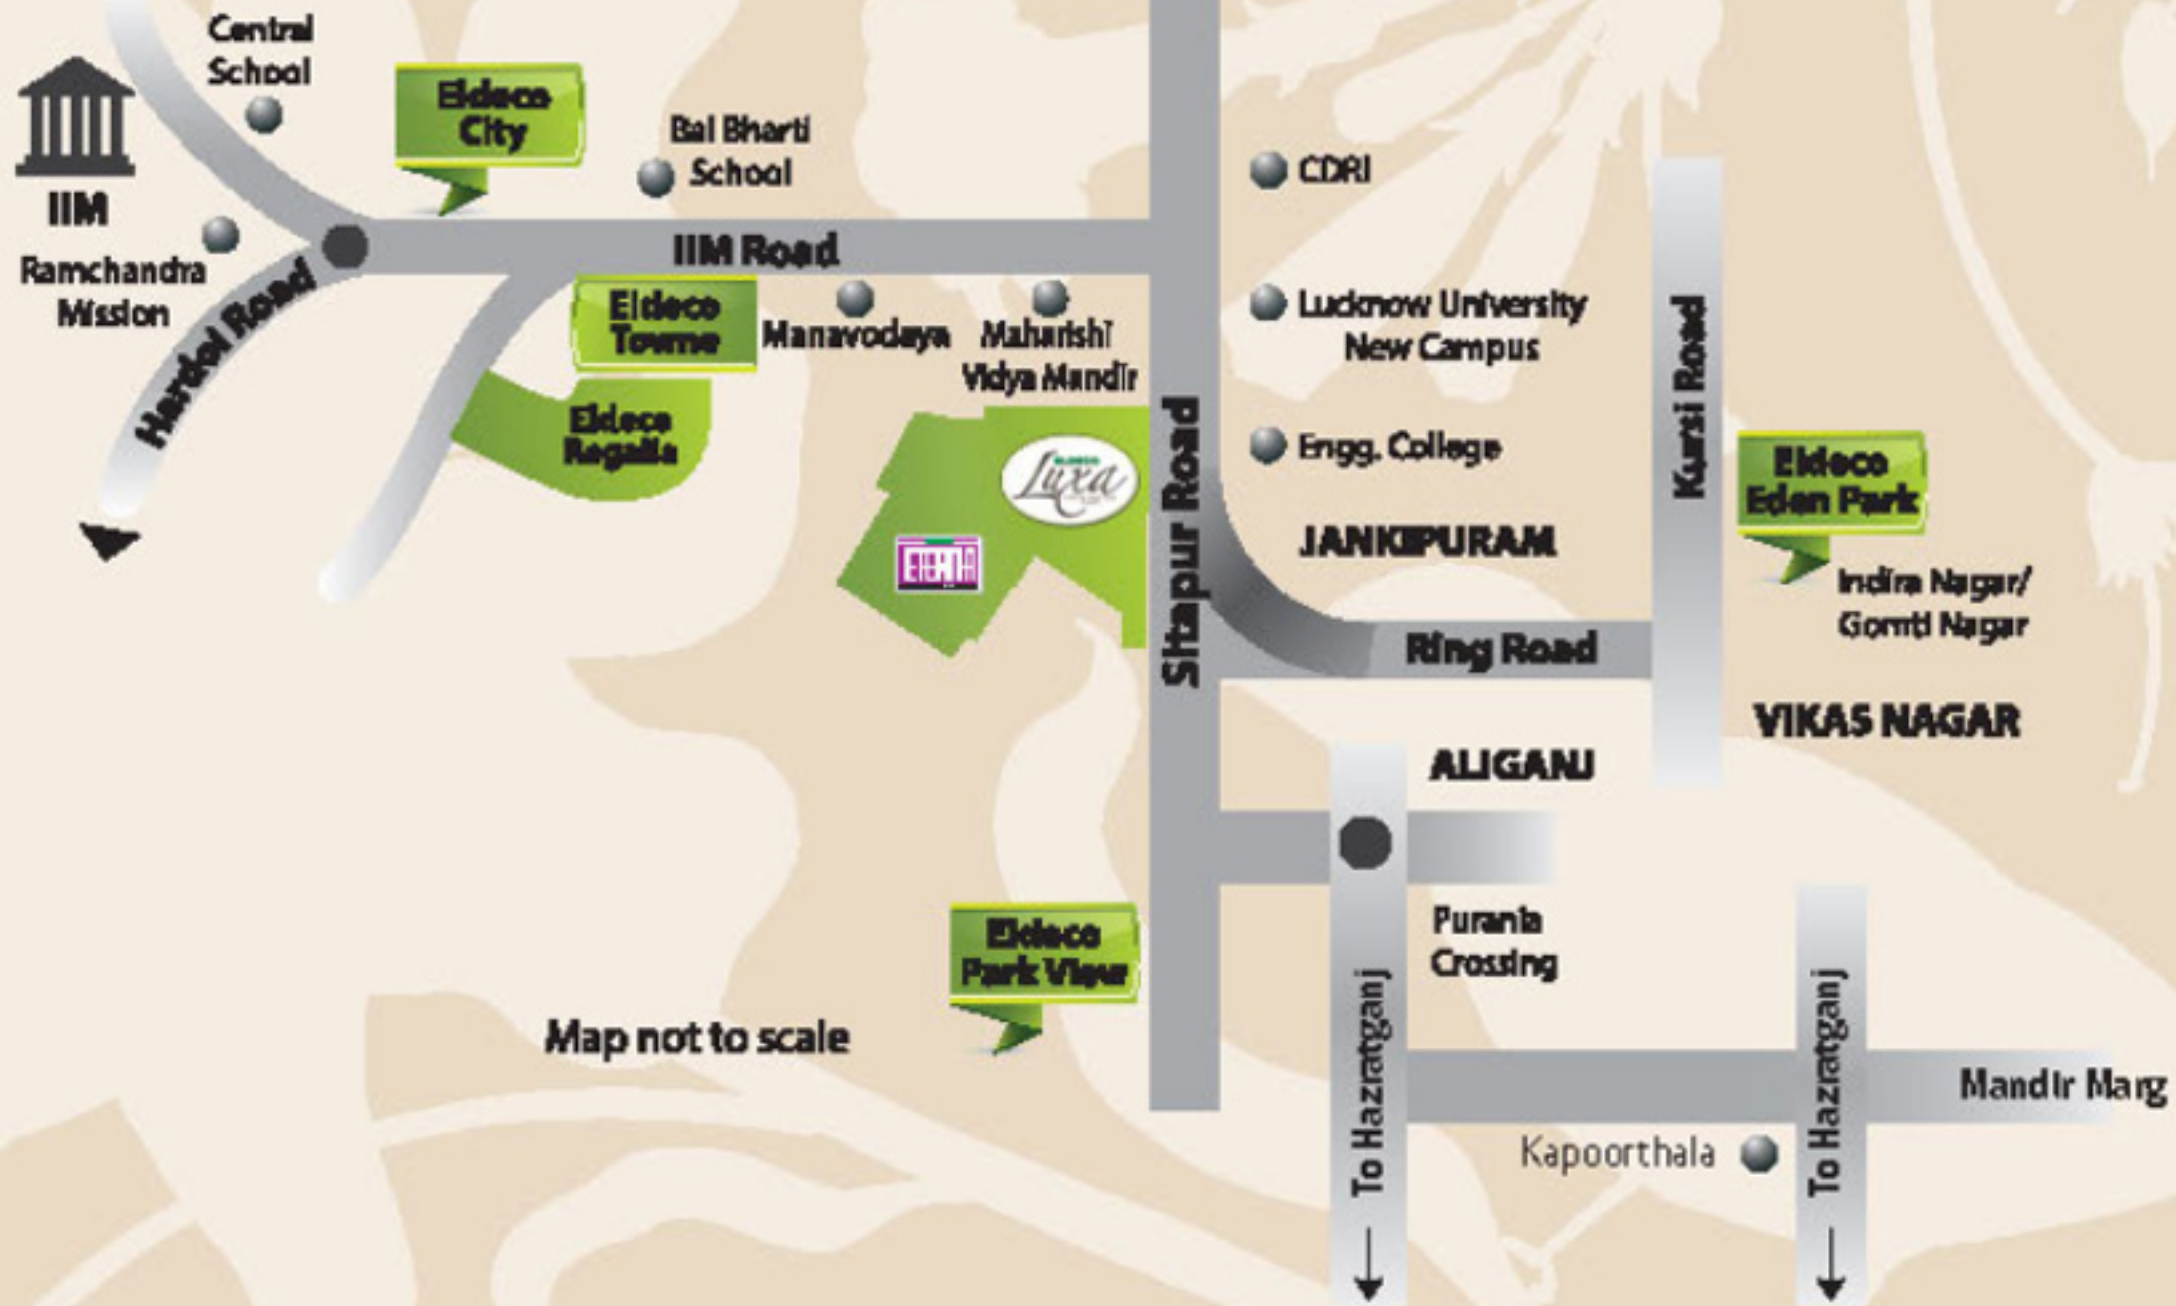

Club Luxa

Show Home

Show Home

Show Home

RERA NO. UPRERAPR124

ELDECO
ETERNA
Bilgari Road, Lucknow

MASTER PLAN

LEGEND:

- 1 Luxa 1 (Ground+10 floors)
- 2 Luxa 2 (Ground+10 floors)
- 3 Eterna Arcade
- 4 Club LUXA
- 5 Swimming Pool
- 6 Play Courts
- 7 Children Play Area
- 8 Landscaped Green
- 9 Parking
- 10 Eldeco Eterna main gate
- 11 Deck Area
- 12 Shopping Entry
- 13 Outdoor Party Space