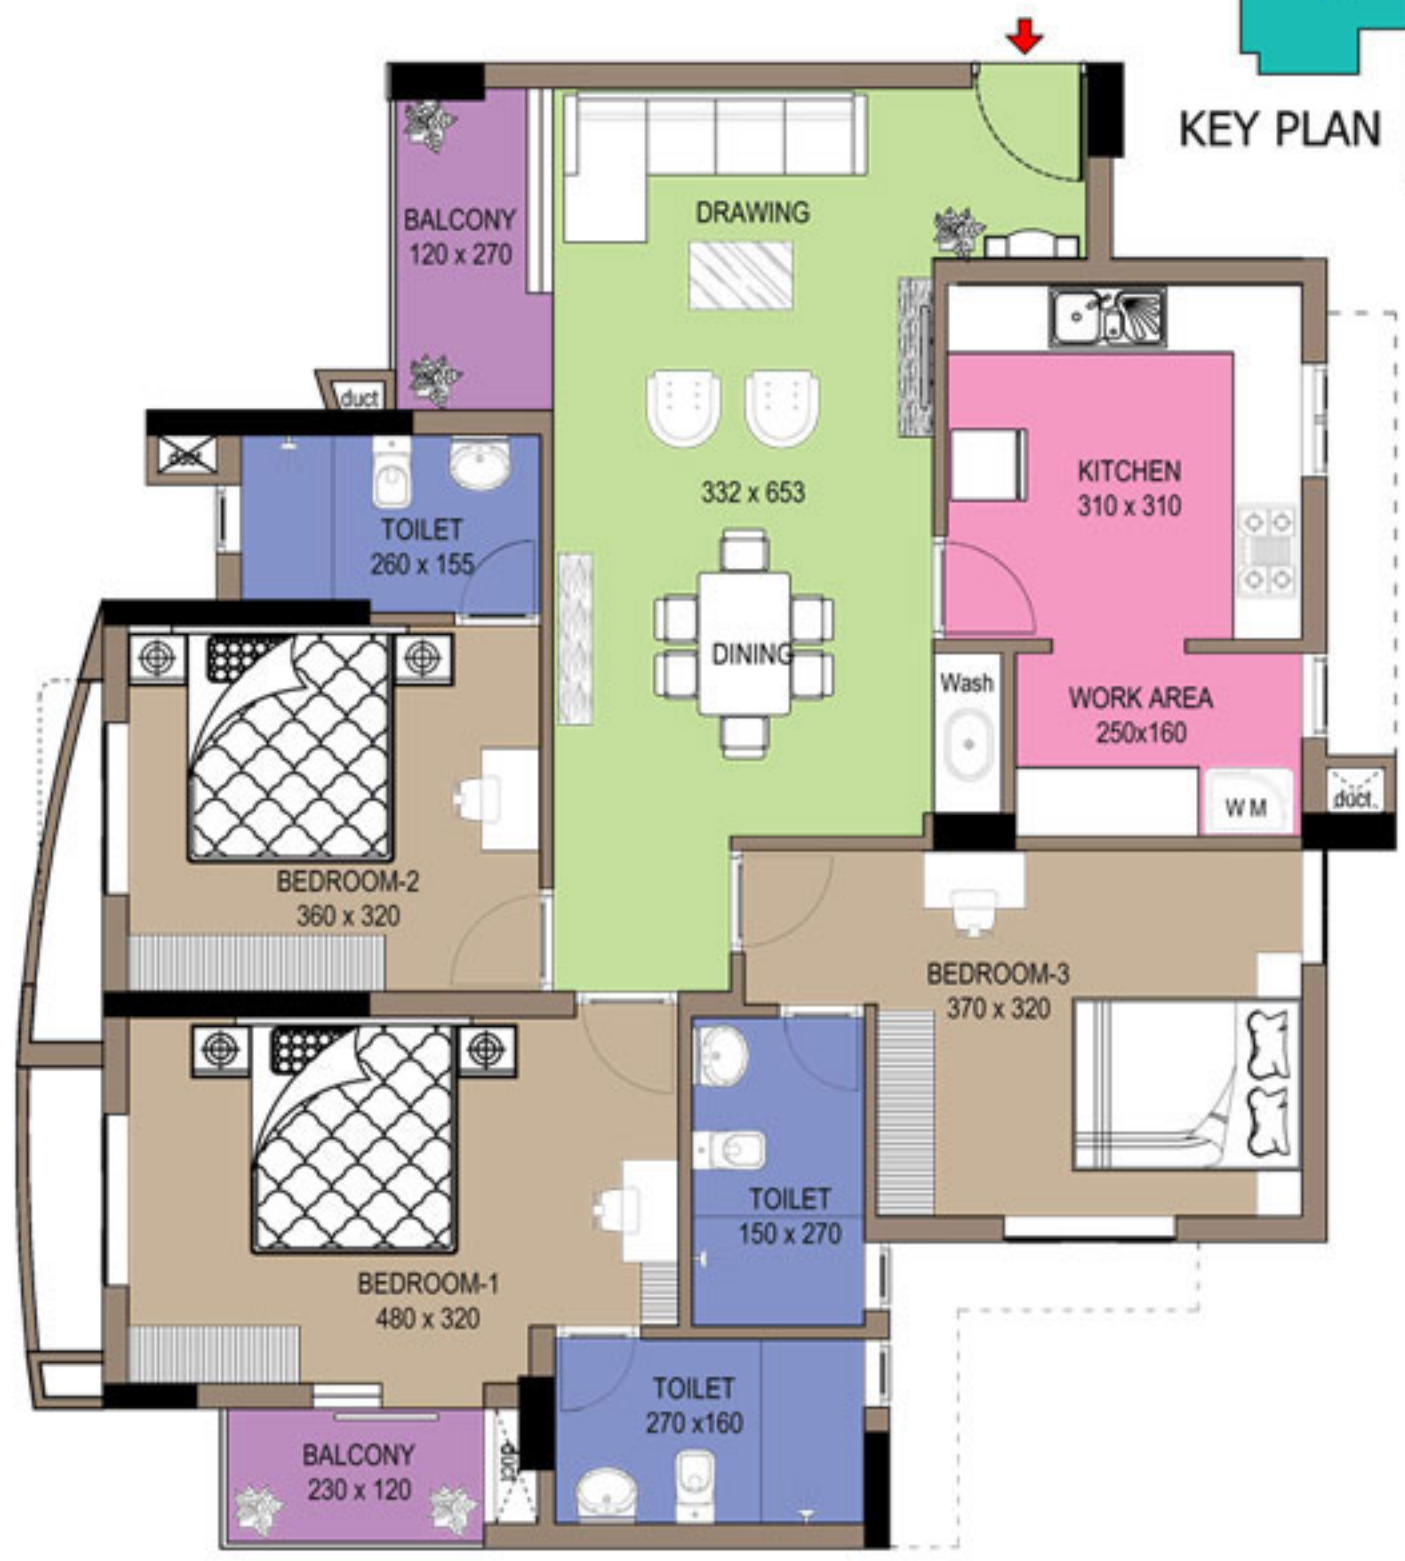

PARIS
FOOTBALL

TYPE F - 2BHK
AREA = 1231 Sq.ft.

KEY PLAN

TYPE E - 2BHK
AREA = 1297 Sq.ft.

KEY PLAN

TYPE B - 3BHK
AREA = 1557 Sq.ft.

TYPE A - 3BHK
AREA = 1677 Sq.ft.

Veegaland Kings Fort Apartment