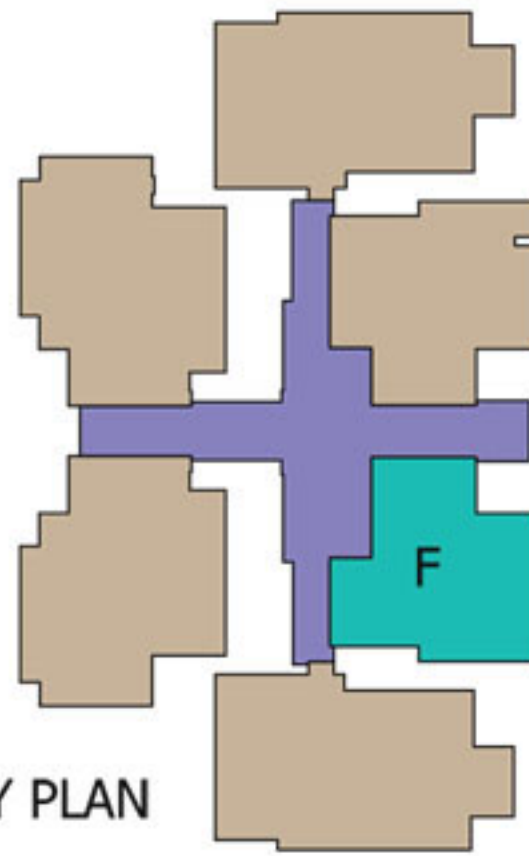

PARIS
FOOTBALL

TYPE F - 2BHK
AREA = 1231 Sq.ft.

KEY PLAN

TYPE E - 2BHK
AREA = 1297 Sq.ft.

KEY PLAN

TYPE B - 3BHK
AREA = 1557 Sq.ft.

TYPE A - 3BHK
AREA = 1677 Sq.ft.

Veegaland Kings Fort Apartment