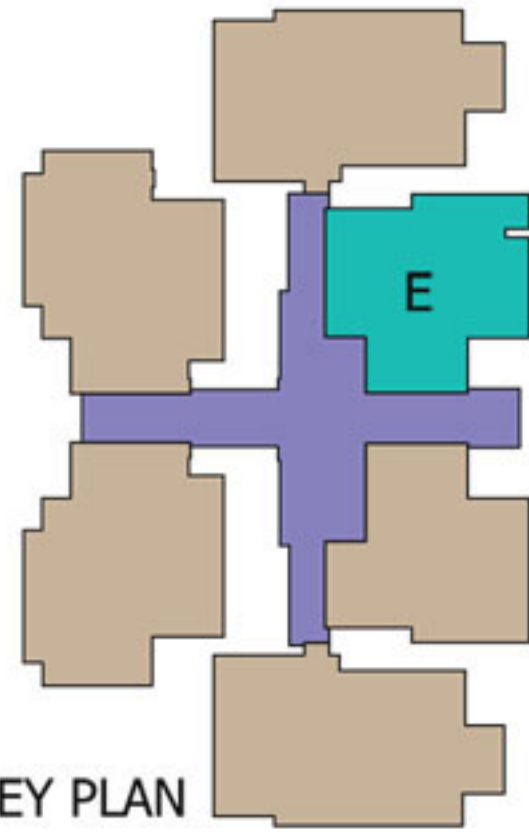

PARIS
FOOTBALL

TYPE F - 2BHK
AREA = 1231 Sq.ft.

KEY PLAN

TYPE E - 2BHK
AREA = 1297 Sq.ft.

KEY PLAN

TYPE B - 3BHK
AREA = 1557 Sq.ft.

TYPE A - 3BHK
AREA = 1677 Sq.ft.

Veegaland Kings Fort Apartment