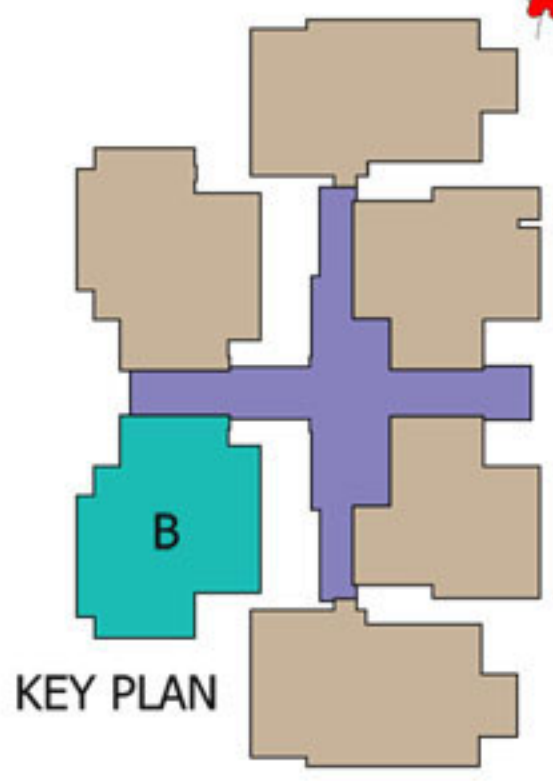

PARIS
FOOTBALL

TYPE F - 2BHK
AREA = 1231 Sq.ft.

KEY PLAN

TYPE E - 2BHK
AREA = 1297 Sq.ft.

KEY PLAN

TYPE B - 3BHK
AREA = 1557 Sq.ft.

TYPE A - 3BHK
AREA = 1677 Sq.ft.

Veegaland Kings Fort Apartment