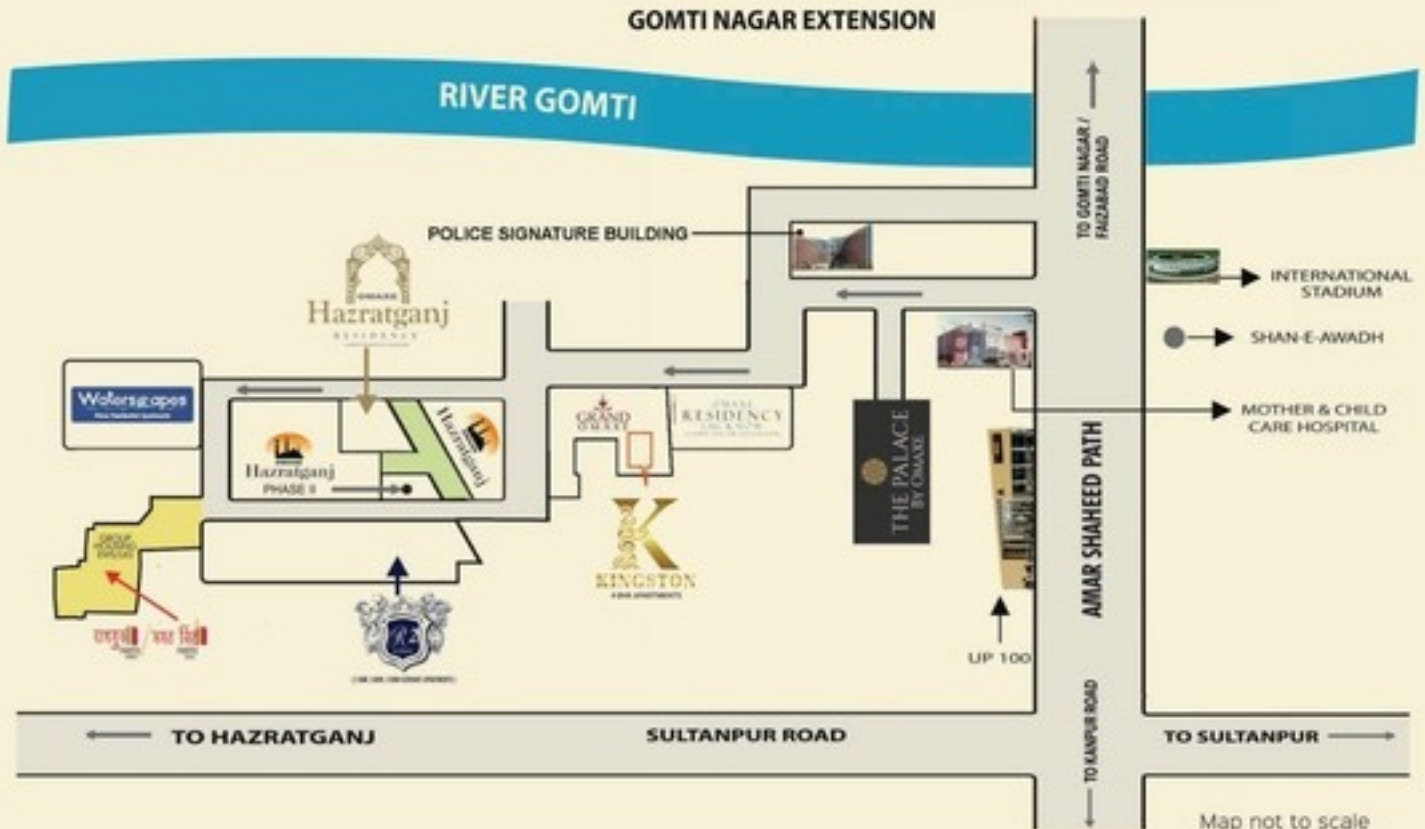

AFFLUENCE HEIGHTENED
TO A NEW LEVEL.

LARGE SKY POOL ON TERRACE WITH LUXURY CLUB

Artistic Impressions

STIR
COFFEE
CO.

LOCATION MAP

- LEGEND :**
- 1. ROYAL RETREAT
 - 2. ROYAL SHERWOOD
 - 3. KINGSTON
 - 4. QUEENSTON
 - 5. PRINCETON
 - 6. PANACHE
 - 7. GRAND DUKE
 - 8. ROYAL VIEW HOMES
 - 9. ROYAL VIEW EXECUTIVE
 - 10. ROYAL VIEW PREMIER
 - 11. ROSE VILLE
 - 12. VILLAS
 - 13. ROYAL ARCADE
 - 14. S.C.O.
 - 15. PRIMARY SCHOOL
 - 16. RECREATIONAL CENTRE
 - 17. EWS PLOT
 - 18. COMMERCIAL