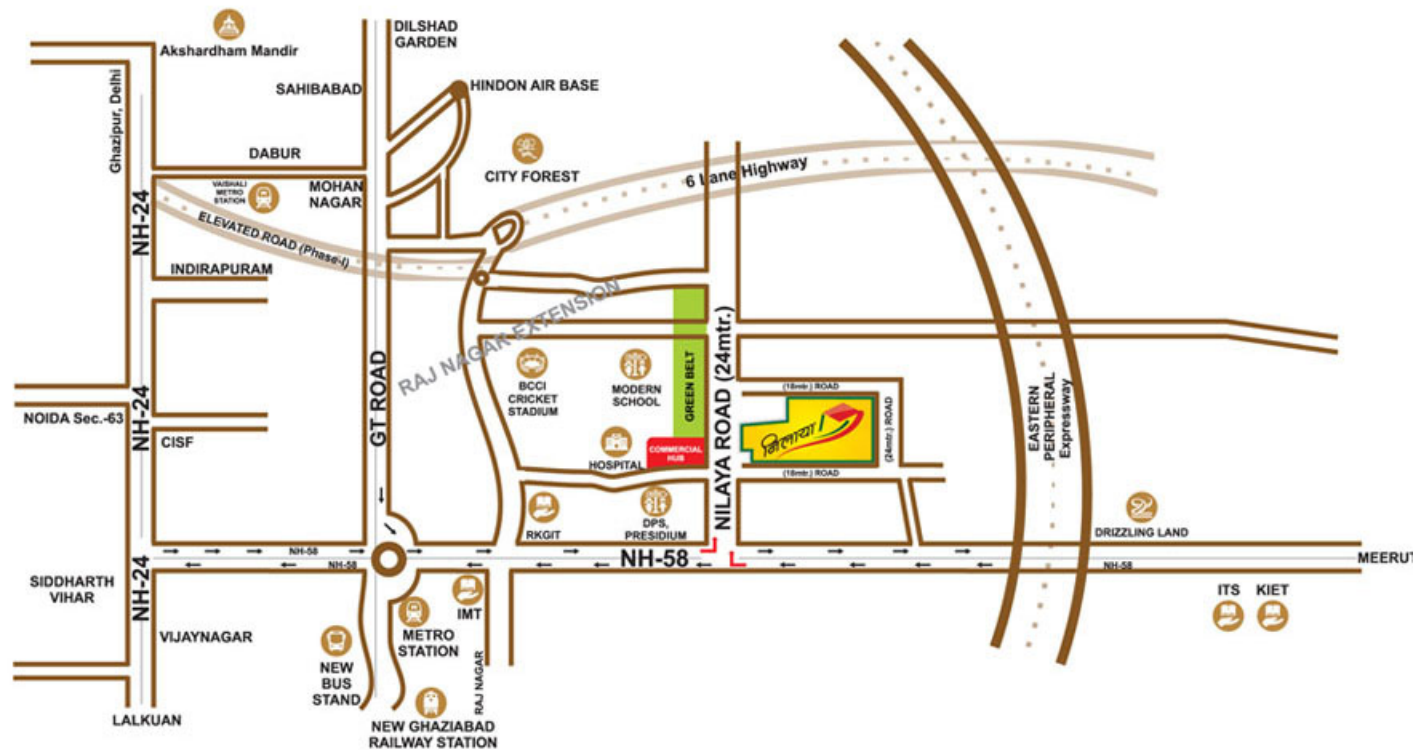

BLOCK-05
PART - C
S-14

9.0 MT WIDE R.O.W.

BLOCK-05
PART - D
S-14

9.0 MT WIDE R.O.W.

BLOCK-05
PART - E
S-14

9.0 MT WIDE R.O.W.

BLOCK-02
PART - G
S-14

9.0 MT WIDE R.O.W.

BLOCK-02
PART - H
S-14

9.0 MT WIDE R.O.W.

BLOCK-02
PART - I
S-14

9.0 MT WIDE R.O.W.

BLOCK-02
PART - J
S-14

24.0 MT WIDE ROAD

24.0 MT WIDE ROAD

18.0 MT WIDE ROAD

18.0 MT WIDE ROAD

18.0 MT WIDE ROAD

ENTRY

RESIDENTIAL ENTRY

RESIDENTIAL ENTRY

Map not to scale

Particulars	Details
Living/Dining Flooring	Tiles
Bedrooms Flooring	Tiles
Wall Ceiling Finish	Oil Bound Distemper / Colour Wash
Toilets Wall Finish	Tiles up to 5' Oil Bound Distemper / Colour Wash
Toilets Flooring	Tiles
Kitchen Flooring	Tiles
Platform	Marble
Kitchen Wall Finish	Tiles up to 2 feet high above Marble counter & Oil bound distemper / Colour Wash in balance area
Others	Single Bowl Stainless Steel Sink
Balcony Flooring	Tiles
Window	MS Z-Section & Glass / Alu Steel & Glass
Door Frame / Doors	Hardwood / M.S / Fiber Door frames with Flush Door / Skin Door / Fiber Door
Common Area Flooring	Marble / Pavers
Lift Lobby	Marble / Tiles
Chinaware	Standard Fitting
C.P Fittings	Standard Fitting
Electrical	ISI marked products for wiring, switches and Circuits
Security	Gated Complex