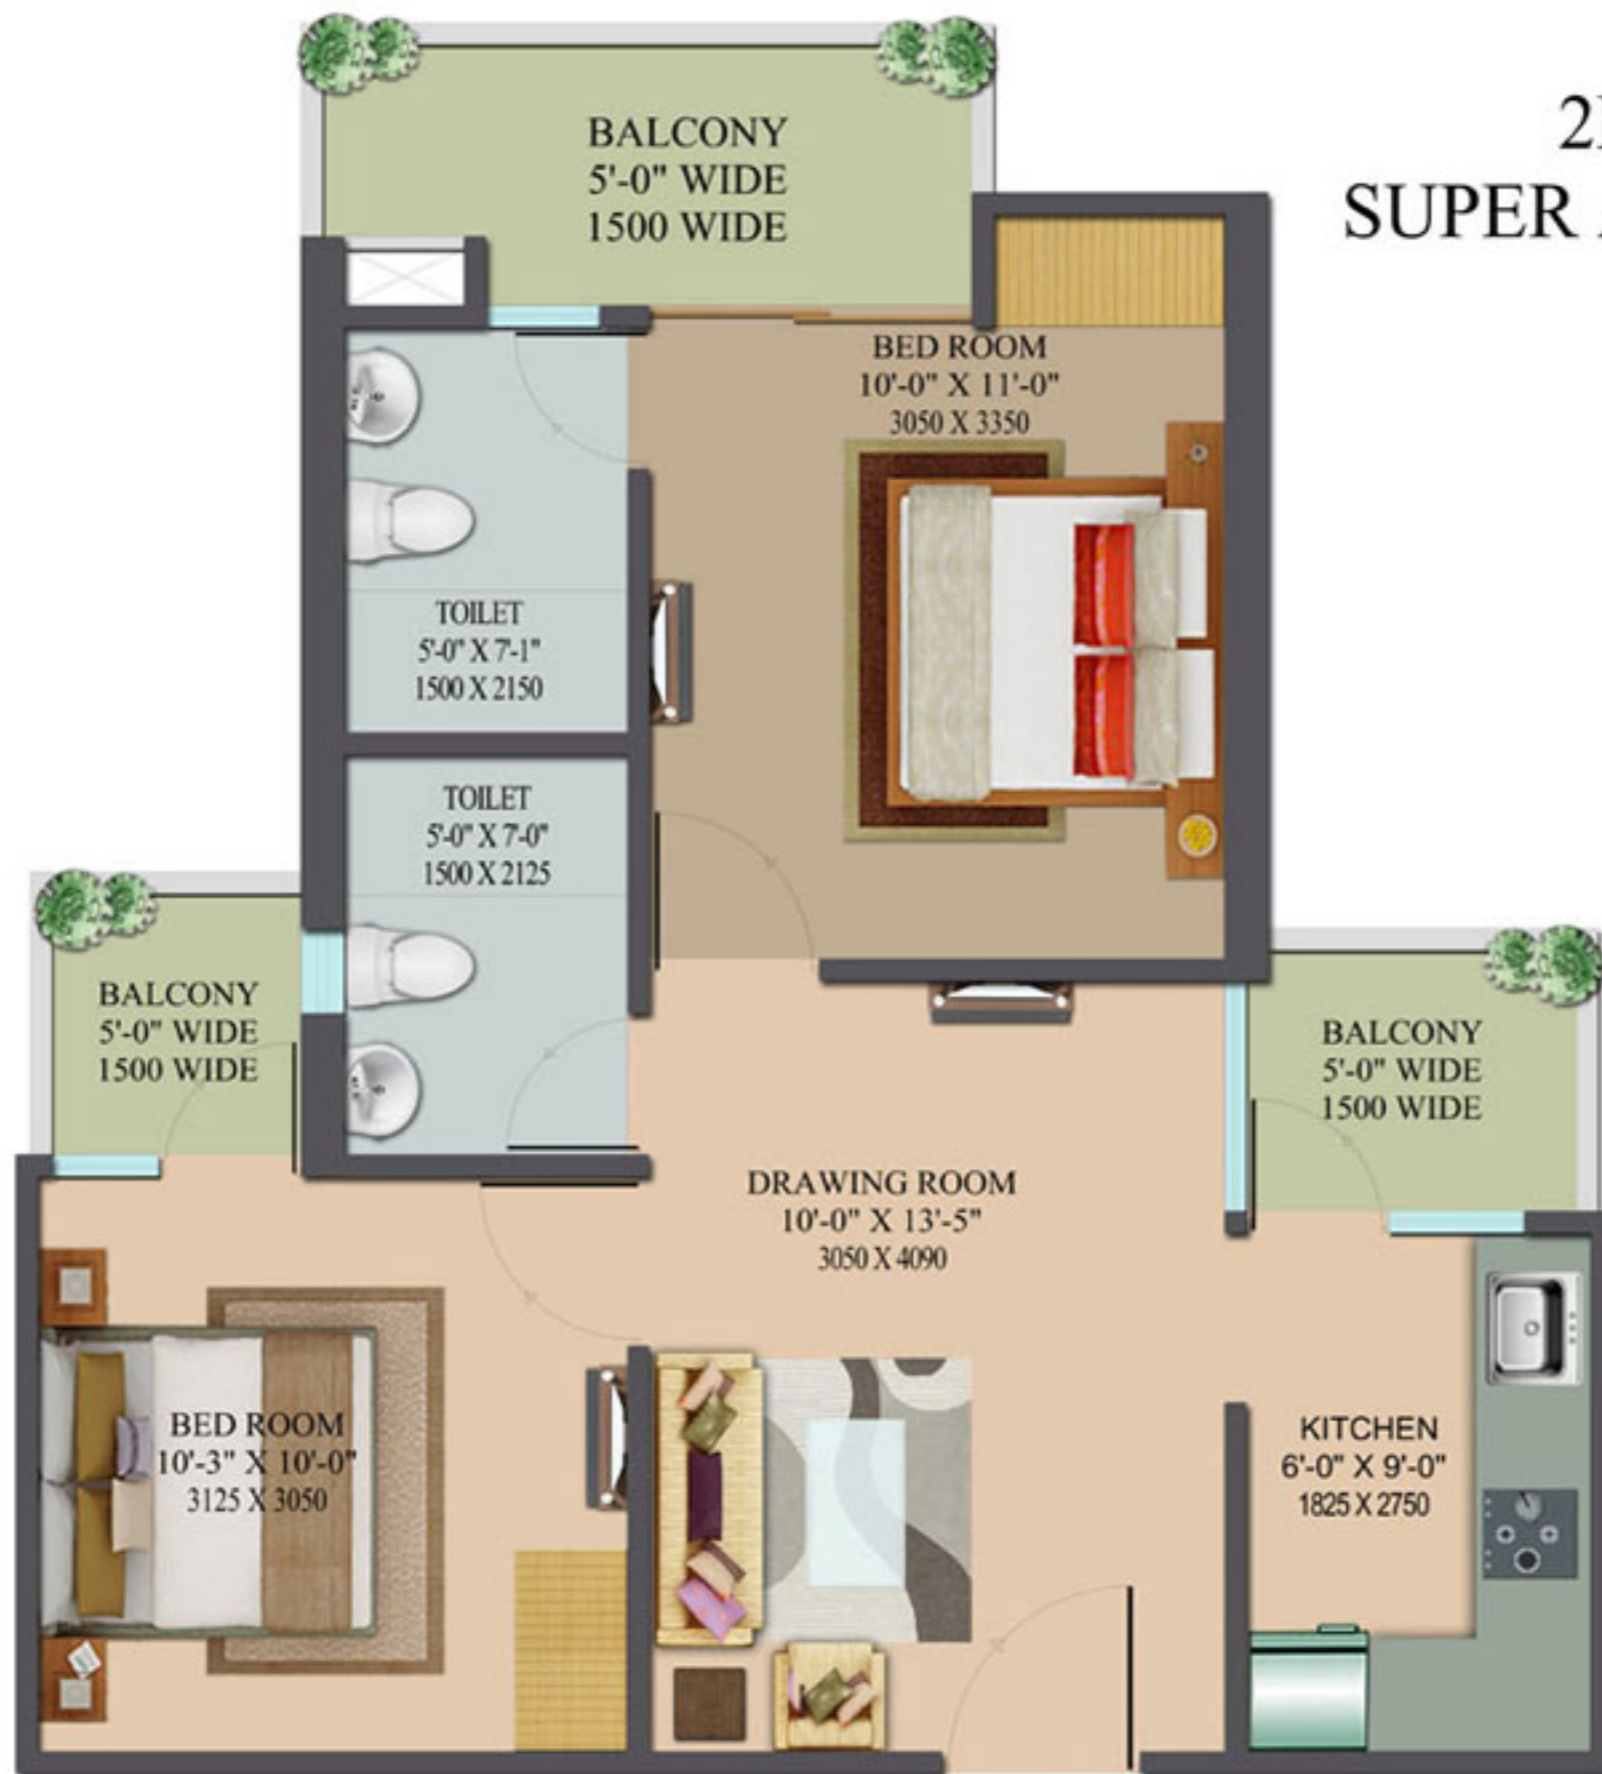

निलाया
ग्रीन्स

NEERA N.L. UPREKARPLATE

PARIS
FOOTBALL

1BHK+1TOILET
SUPER AREA - 628.42 SQ.FT.

2BHK+2TOILET
SUPER AREA - 852.89 SQ.FT.

LEGEND

1	ENTRY/EXIT RAMP FROM BASEMENT
2	COMMERCIAL
3	COMMUNITY AT GROUND LEVEL
4	SCHOOL AT GROUND LEVEL
5	JOGGING-CYCLE TRACK
6	SWIMMING POOL
7	BASKETBALL COURT
8	BAZEMINTON COURT
9	PARKING
10	GREEN LAWN
11	GUARD ROOM

AREA	UNIT TYPES
626.41 SQ.FT.	100K + 170LET
719.74 SQ.FT.	2BED ROOM + 1 TOILET + 1 POR + LOBBY
832.89 SQ.FT.	200K + 270LET
927.26 SQ.FT.	200K + 270LET
1062.9 SQ.FT.	200K + 270LET + STUDY
1118.71 SQ.FT.	100K + 270LET

12.0 MT WIDE R.O.W.

BLOCK-04
COMMERCIAL

BLOCK-03
SCHOOL

9.0 MT WIDE R.O.W.

BLOCK-05
PART - A
S-13

9.0 MT WIDE R.O.W.

BLOCK-05
PART - B
S-14

9.0 MT WIDE R.O.W.

BLOCK-05
PART - C
S-14

9.0 MT WIDE R.O.W.

BLOCK-05
PART - D
S-14

9.0 MT WIDE R.O.W.

BLOCK-05
PART - E
S-14

9.0 MT WIDE R.O.W.

BLOCK-02
PART - G
S-14

9.0 MT WIDE R.O.W.