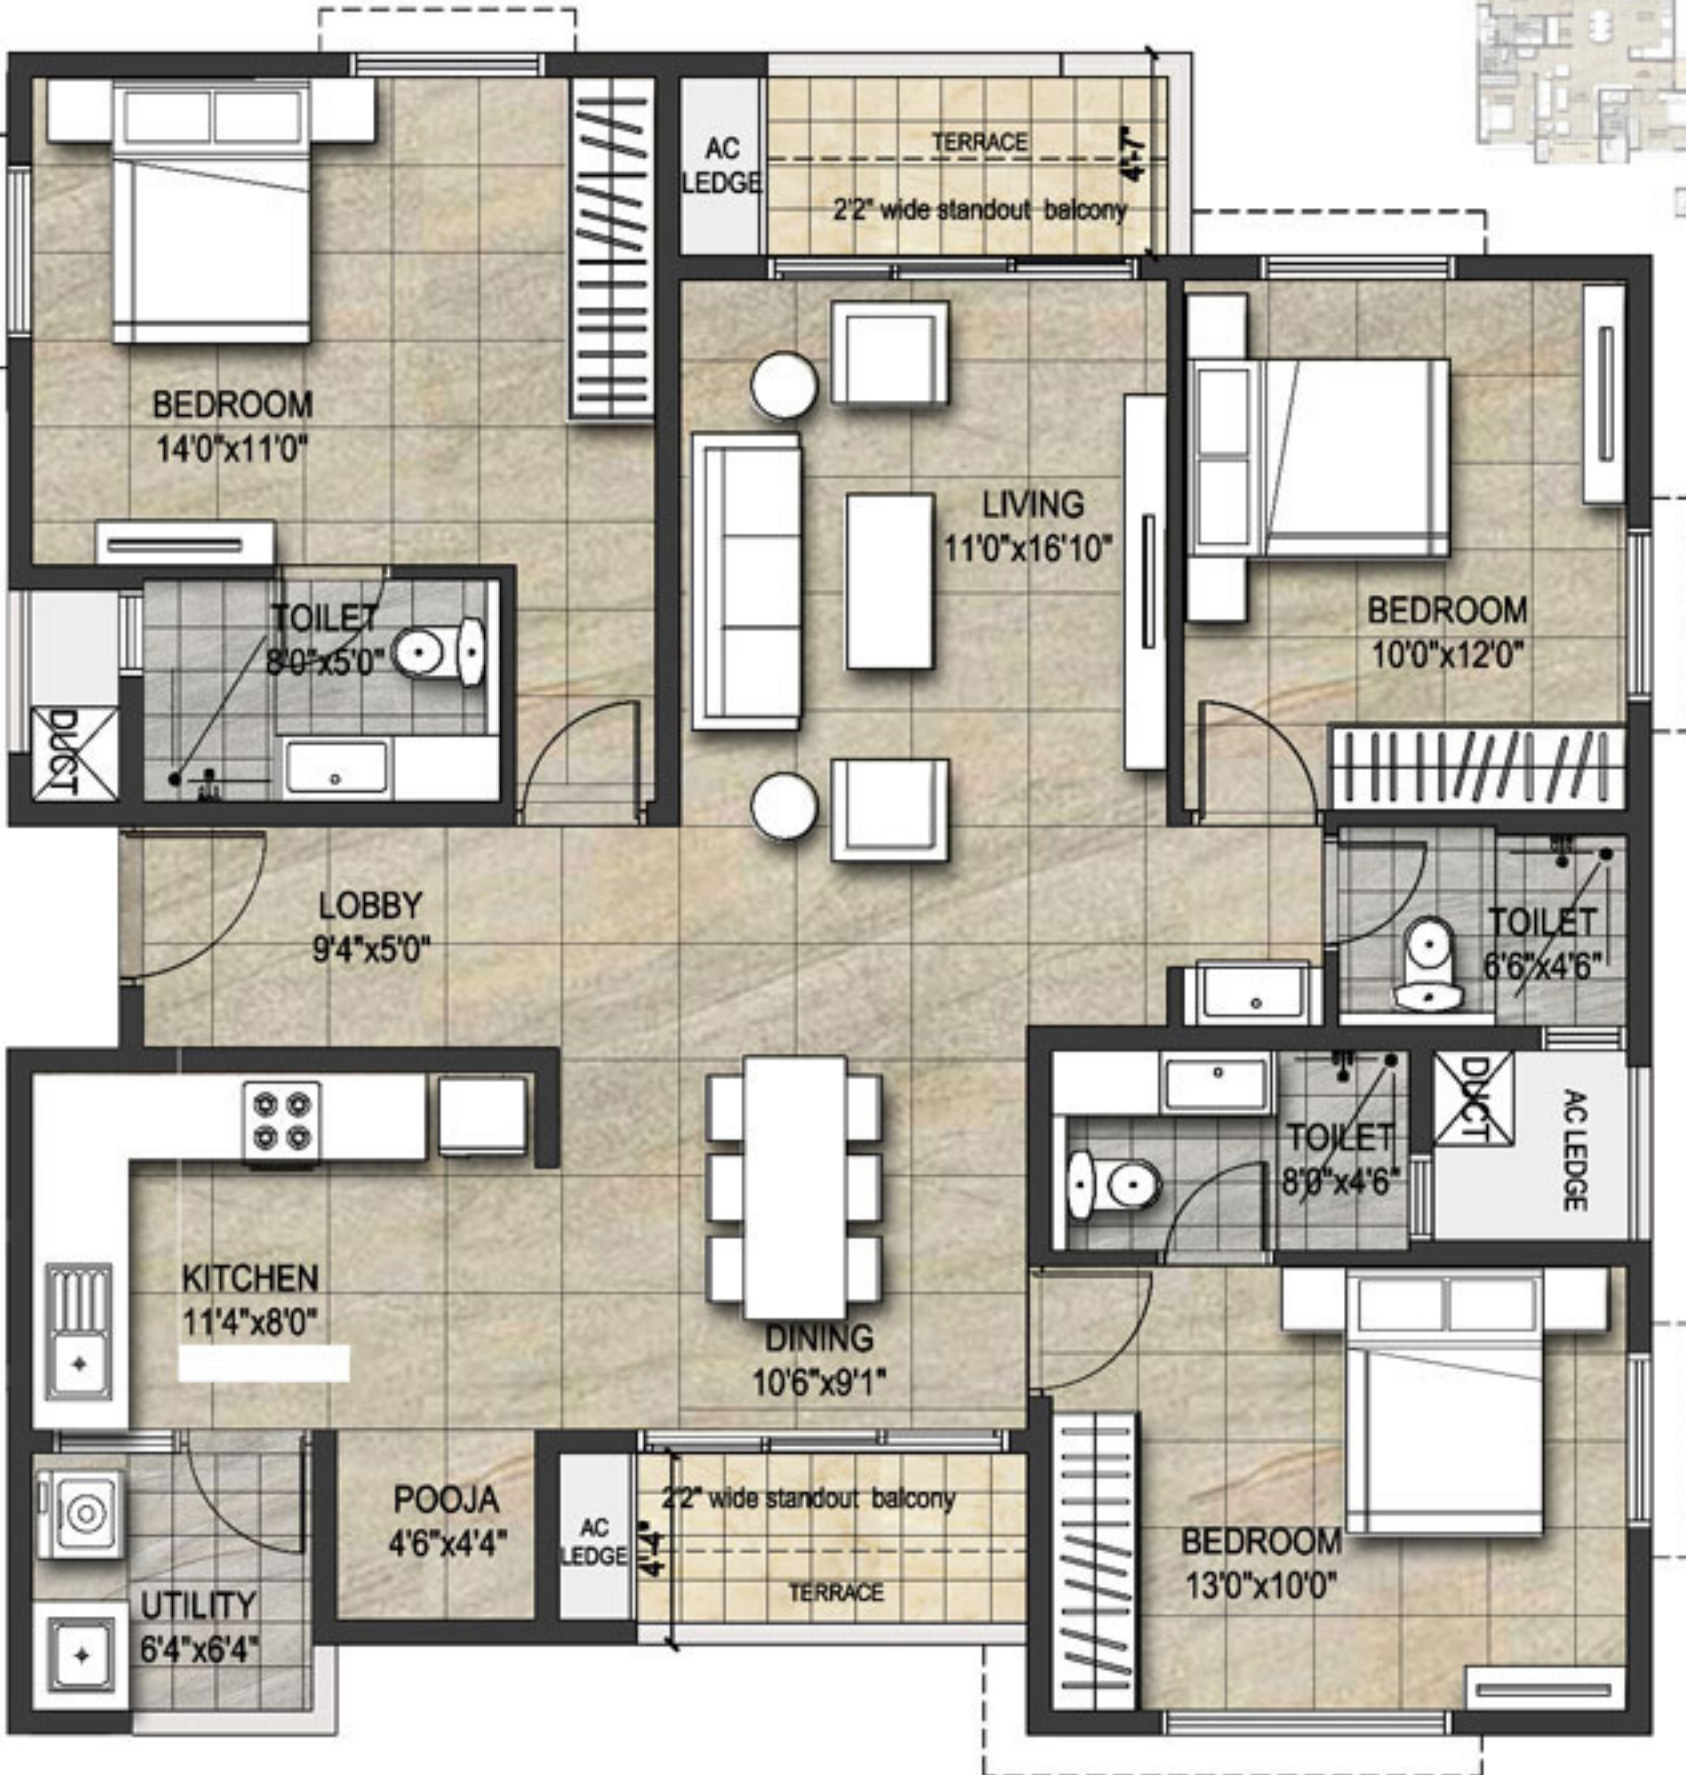

TO
IT.

TYPES	DESCRIPTION	CARPET AREA(SFT)	S.B.A (SFT)
1	2BHK+2T	751	1120

TYPES	DESCRIPTION	CARPET AREA(SFT)	S.B.A (SFT)
1A	2BHK+2T	751	1160

TYPES	DESCRIPTION	CARPET AREA (SFT)	S.B.A (SFT)
2	3BHK+3T	1092	1635

TYPES	DESCRIPTION	CARPET AREA(SFT)	S.B.A (SFT)
3	3BHK+3T	1071	1640

KEYPLAN

TYPES	DESCRIPTION	CARPET AREA(SFT)	S.B.A (SFT)
2A	3BHK+3T	1092	1675

KEYPLAN

TYPES	DESCRIPTION	CARPET AREA(SFT)	S.B.A (SFT)
3A	3BHK+3T	1071	1685