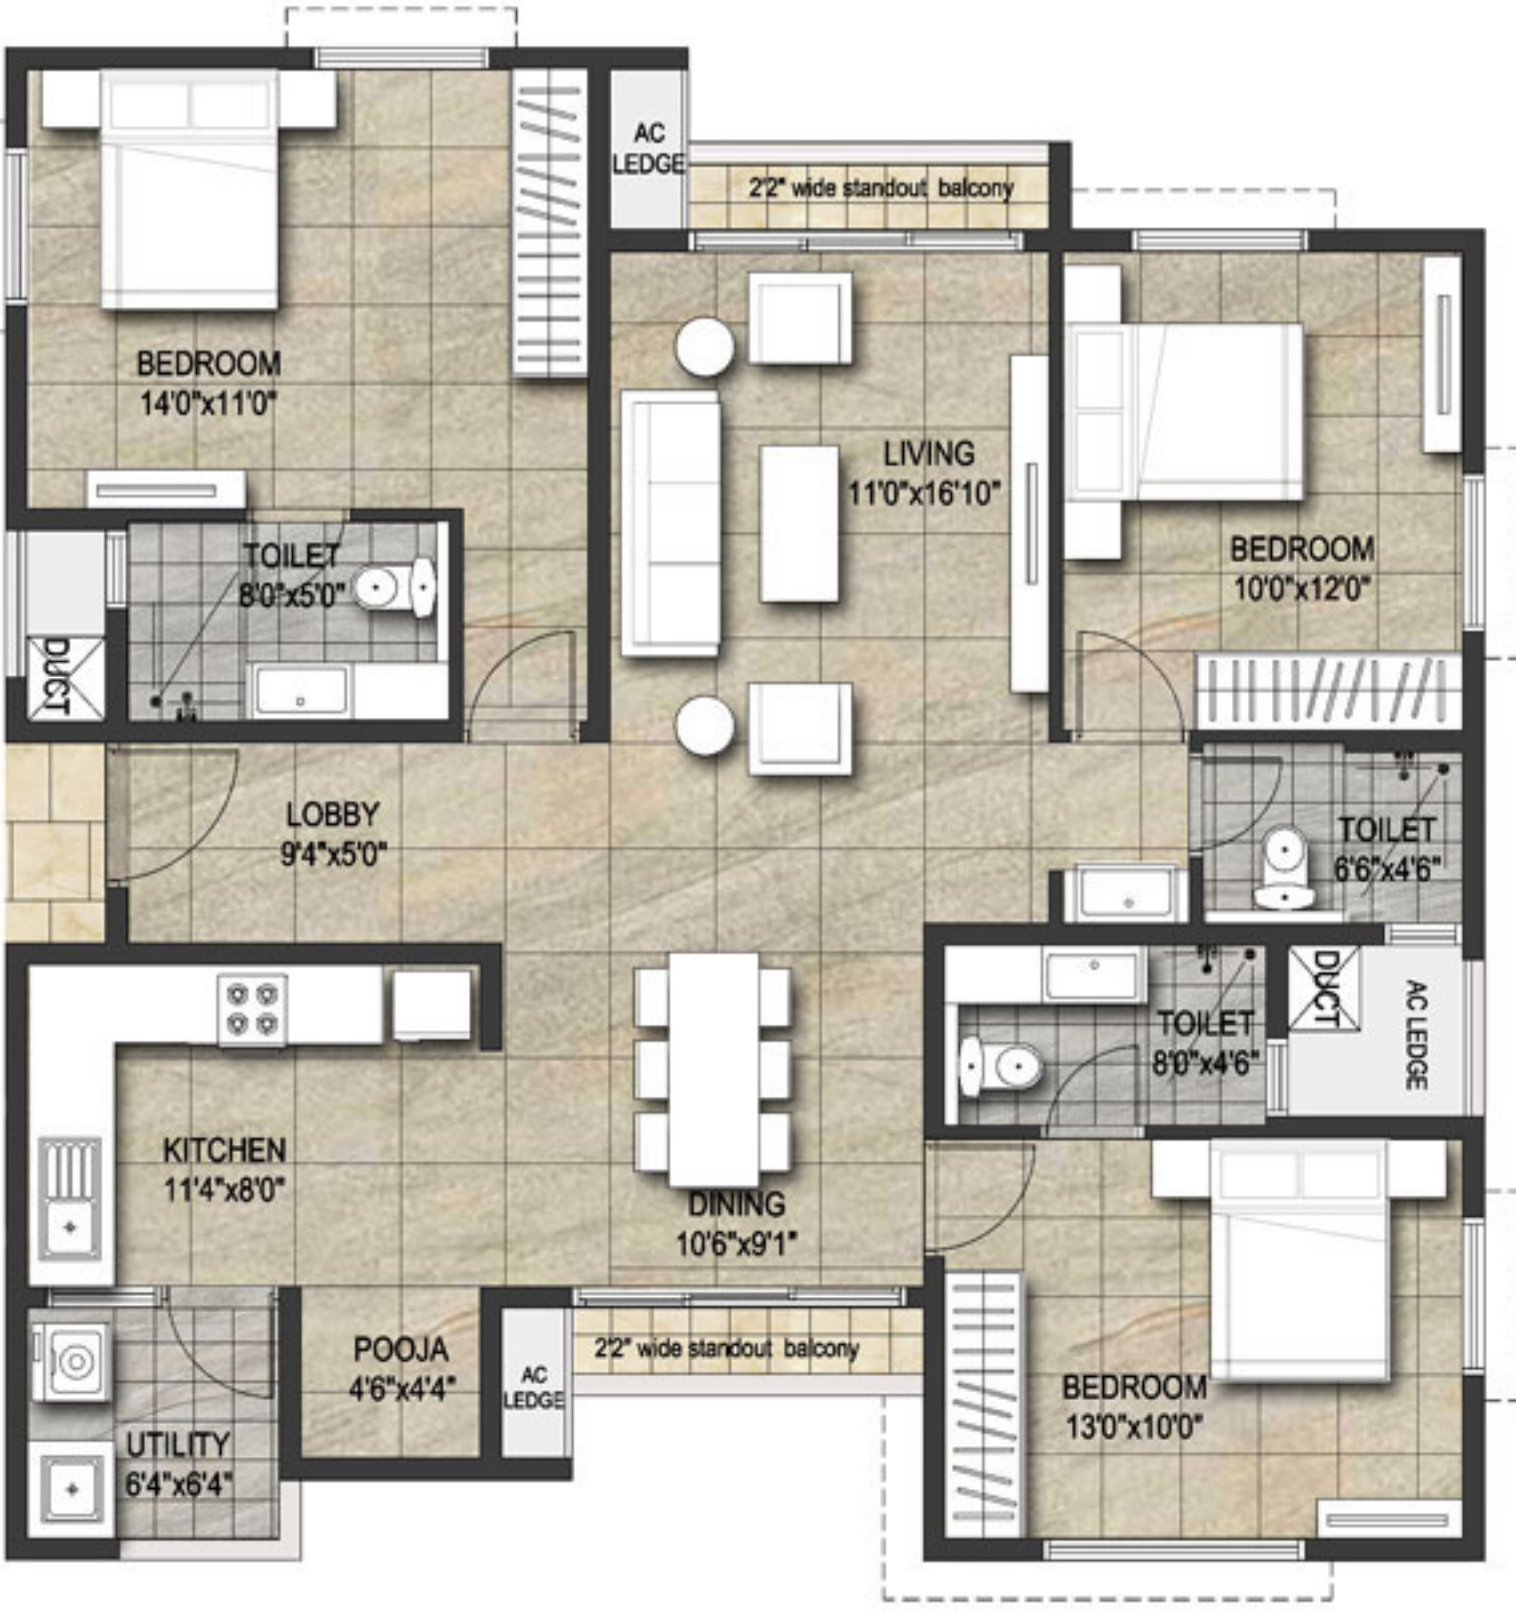

TO
IT.

TYPES	DESCRIPTION	CARPET AREA(SFT)	S.B.A (SFT)
1	2BHK+2T	751	1120

TYPES	DESCRIPTION	CARPET AREA(SFT)	S.B.A (SFT)
1A	2BHK+2T	751	1160

TYPES	DESCRIPTION	CARPET AREA (SFT)	S.B.A (SFT)
2	3BHK+3T	1092	1635

North Chennai's tallest
sea-facing tower

NT AND
ET IT

EMERALD
FITNESS
CENTRE

TYPES	DESCRIPTION	CARPET AREA(SFT)	S.B.A (SFT)
1	2BHK+2T	751	1120

TYPES	DESCRIPTION	CARPET AREA (SFT)	S.B.A (SFT)
2	3BHK+3T	1092	1635

TYPES	DESCRIPTION	CARPET AREA(SFT)	S.B.A (SFT)
3	3BHK+3T	1071	1640

KEYPLAN

TYPES	DESCRIPTION	CARPET AREA(SFT)	S.B.A (SFT)
2A	3BHK+3T	1092	1675

TYPES	DESCRIPTION	CARPET AREA(SFT)	S.B.A (SFT)
3A	3BHK+3T	1071	1685