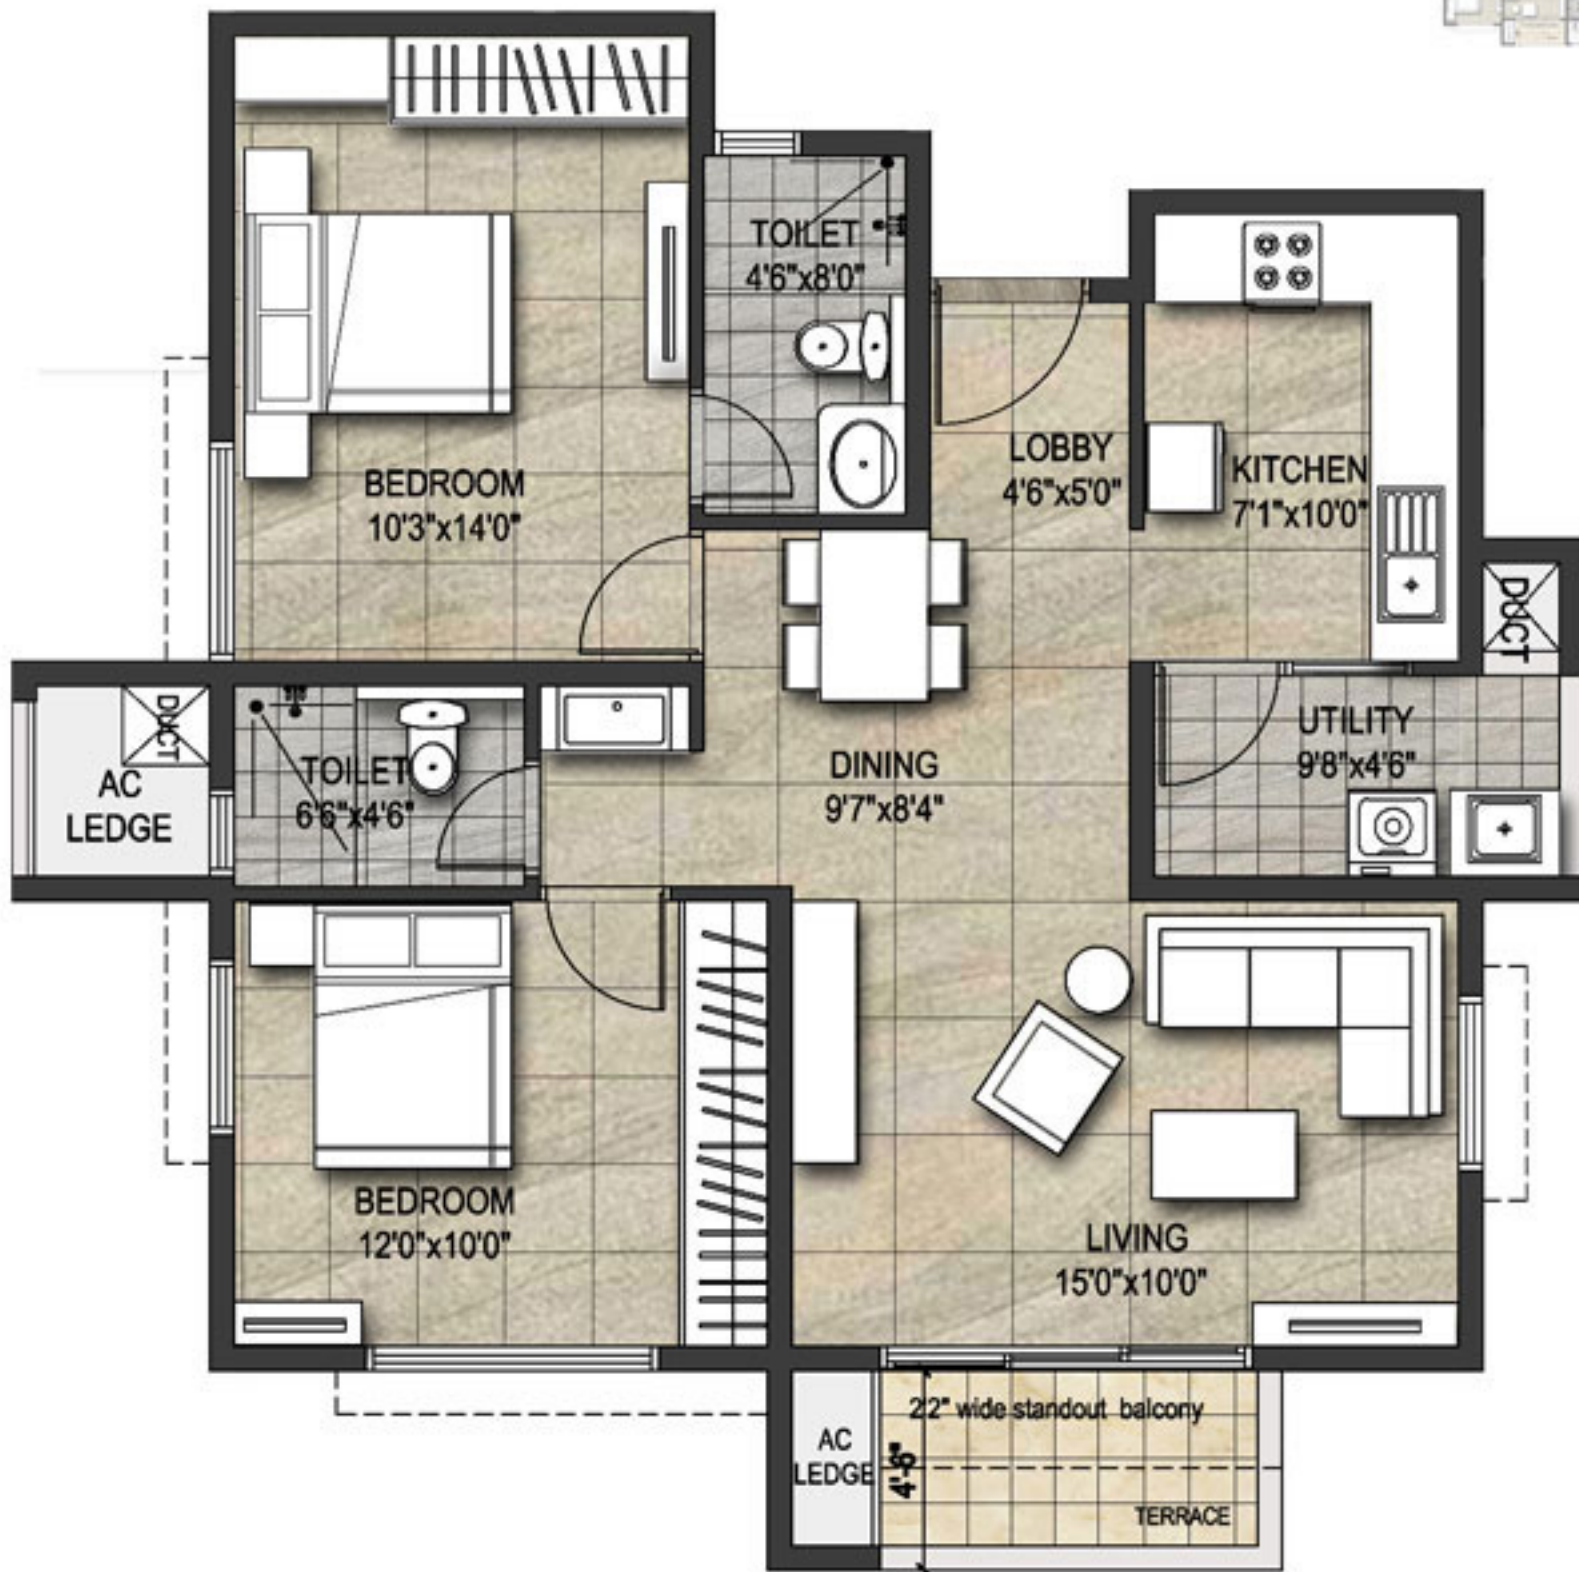

TO
IT.

TYPES	DESCRIPTION	CARPET AREA(SFT)	S.B.A (SFT)
1	2BHK+2T	751	1120

TYPES	DESCRIPTION	CARPET AREA(SFT)	S.B.A (SFT)
1A	2BHK+2T	751	1160

TYPES	DESCRIPTION	CARPET AREA (SFT)	S.B.A (SFT)
2	3BHK+3T	1092	1635

TYPES	DESCRIPTION	CARPET AREA(SFT)	S.B.A (SFT)
3	3BHK+3T	1071	1640

KEYPLAN

TYPES	DESCRIPTION	CARPET AREA(SFT)	S.B.A (SFT)
2A	3BHK+3T	1092	1675

KEYPLAN

TYPES	DESCRIPTION	CARPET AREA(SFT)	S.B.A (SFT)
3A	3BHK+3T	1071	1685