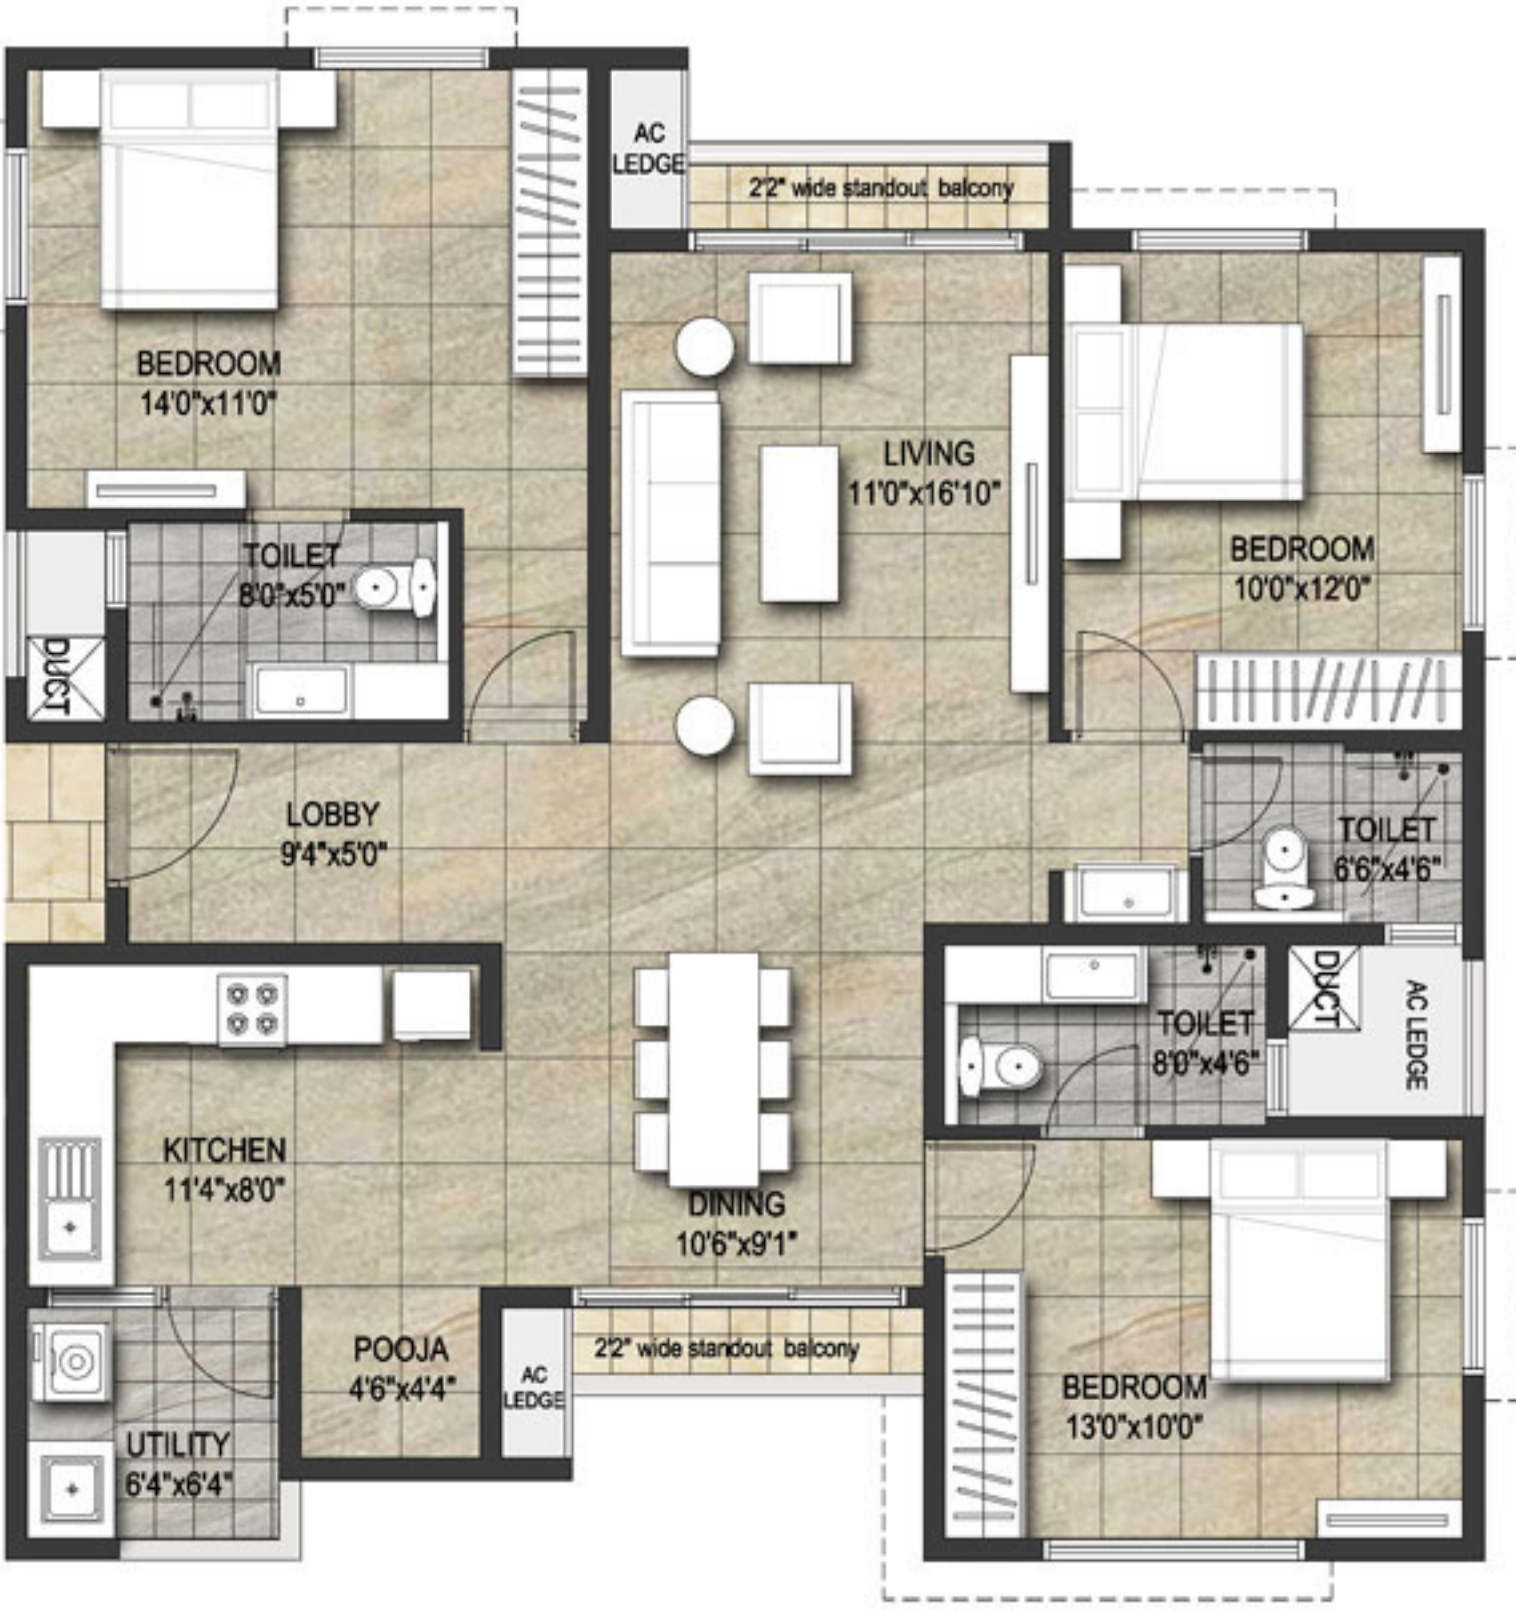

TO
IT.

TYPES	DESCRIPTION	CARPET AREA(SFT)	S.B.A (SFT)
1	2BHK+2T	751	1120

TYPES	DESCRIPTION	CARPET AREA(SFT)	S.B.A (SFT)
1A	2BHK+2T	751	1160

TYPES	DESCRIPTION	CARPET AREA (SFT)	S.B.A (SFT)
2	3BHK+3T	1092	1635

TYPES	DESCRIPTION	CARPET AREA(SFT)	S.B.A (SFT)
3	3BHK+3T	1071	1640

KEYPLAN

TYPES	DESCRIPTION	CARPET AREA(SFT)	S.B.A (SFT)
2A	3BHK+3T	1092	1675

KEYPLAN

TYPES	DESCRIPTION	CARPET AREA(SFT)	S.B.A (SFT)
3A	3BHK+3T	1071	1685