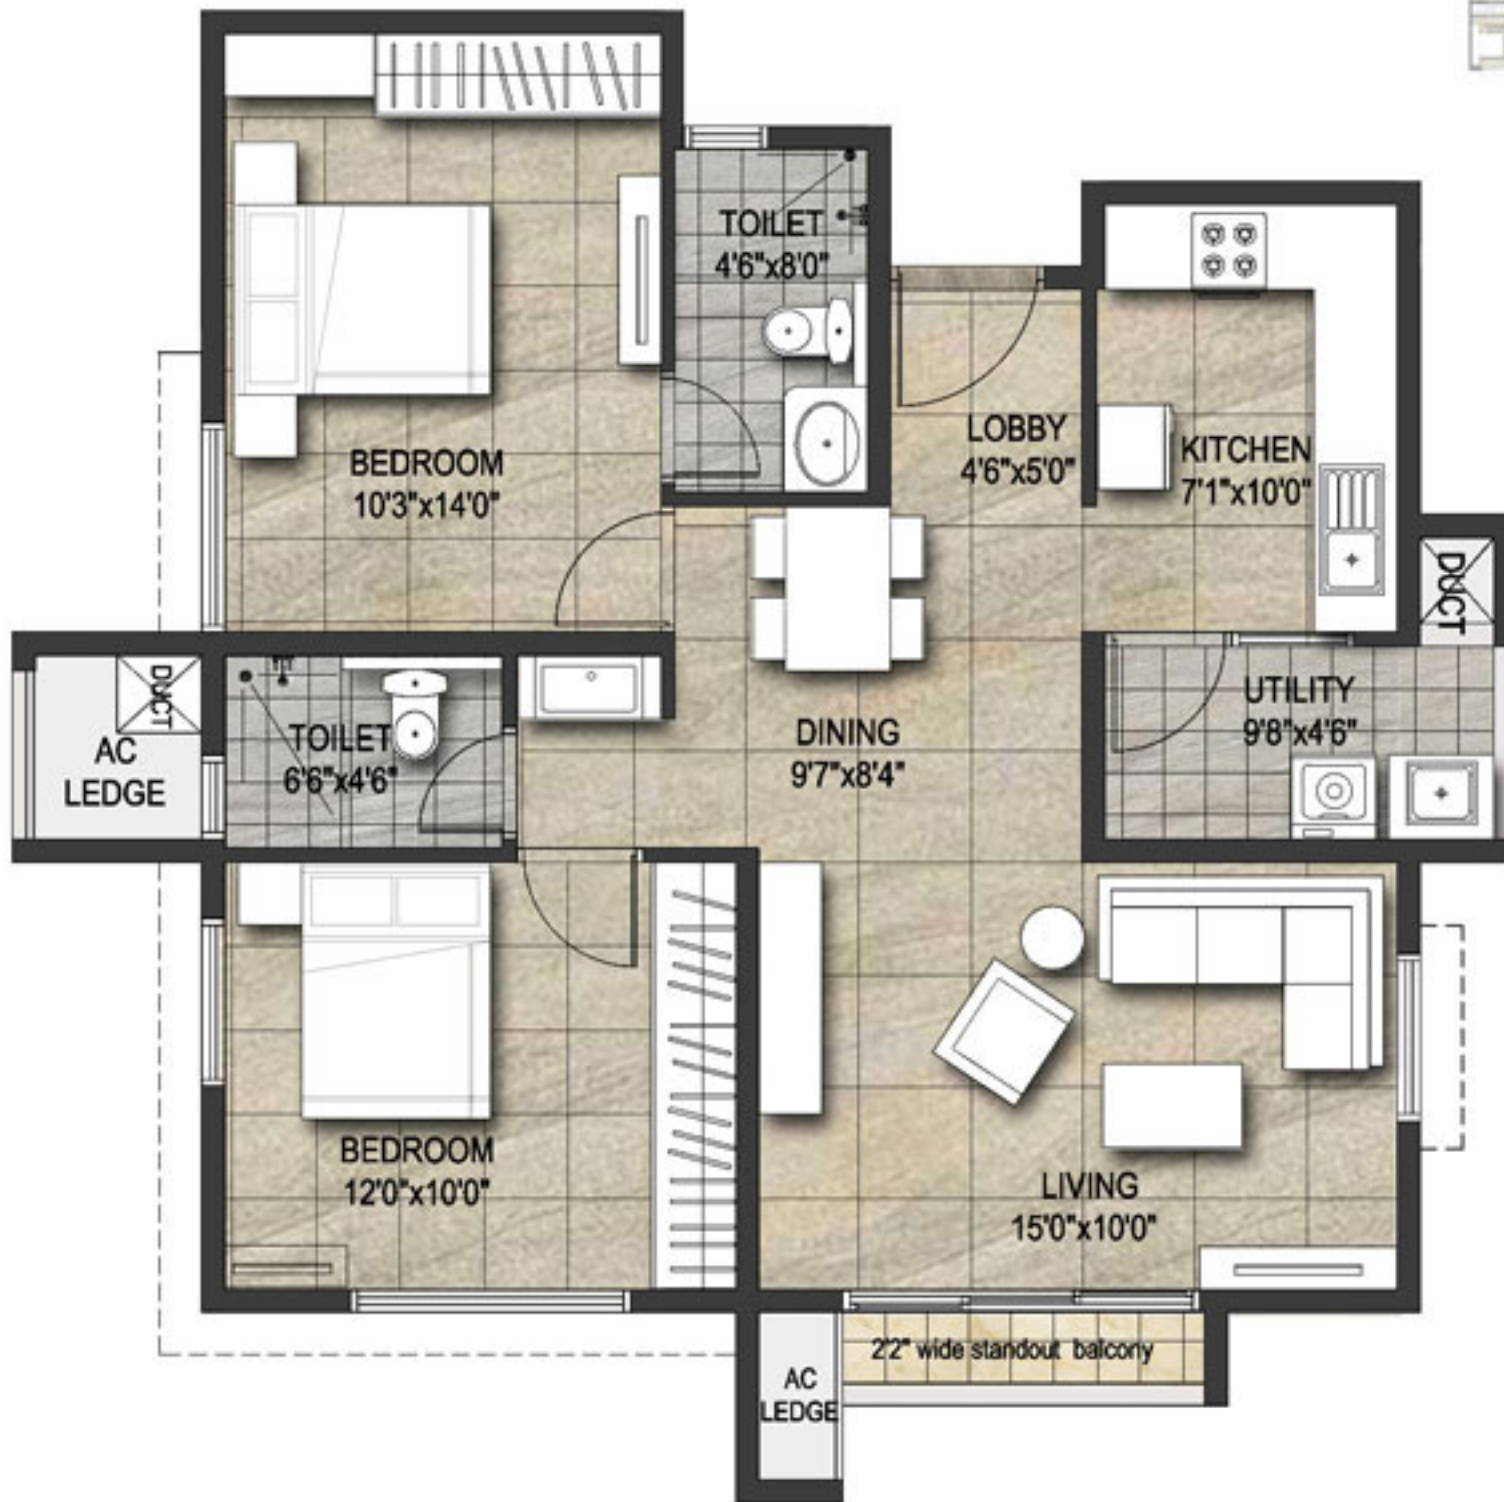

TO
IT.

TYPES	DESCRIPTION	CARPET AREA(SFT)	S.B.A (SFT)
1	2BHK+2T	751	1120

TYPES	DESCRIPTION	CARPET AREA(SFT)	S.B.A (SFT)
1A	2BHK+2T	751	1160

TYPES	DESCRIPTION	CARPET AREA (SFT)	S.B.A (SFT)
2	3BHK+3T	1092	1635

North Chennai's tallest
sea-facing tower

NT AND
ET IT

EMERALD
FITNESS
CENTRE

TYPES	DESCRIPTION	CARPET AREA(SFT)	S.B.A (SFT)
1	2BHK+2T	751	1120

TYPES	DESCRIPTION	CARPET AREA (SFT)	S.B.A (SFT)
2	3BHK+3T	1092	1635

TYPES	DESCRIPTION	CARPET AREA(SFT)	S.B.A (SFT)
3	3BHK+3T	1071	1640

KEYPLAN

TYPES	DESCRIPTION	CARPET AREA(SFT)	S.B.A (SFT)
2A	3BHK+3T	1092	1675

TYPES	DESCRIPTION	CARPET AREA(SFT)	S.B.A (SFT)
3A	3BHK+3T	1071	1685