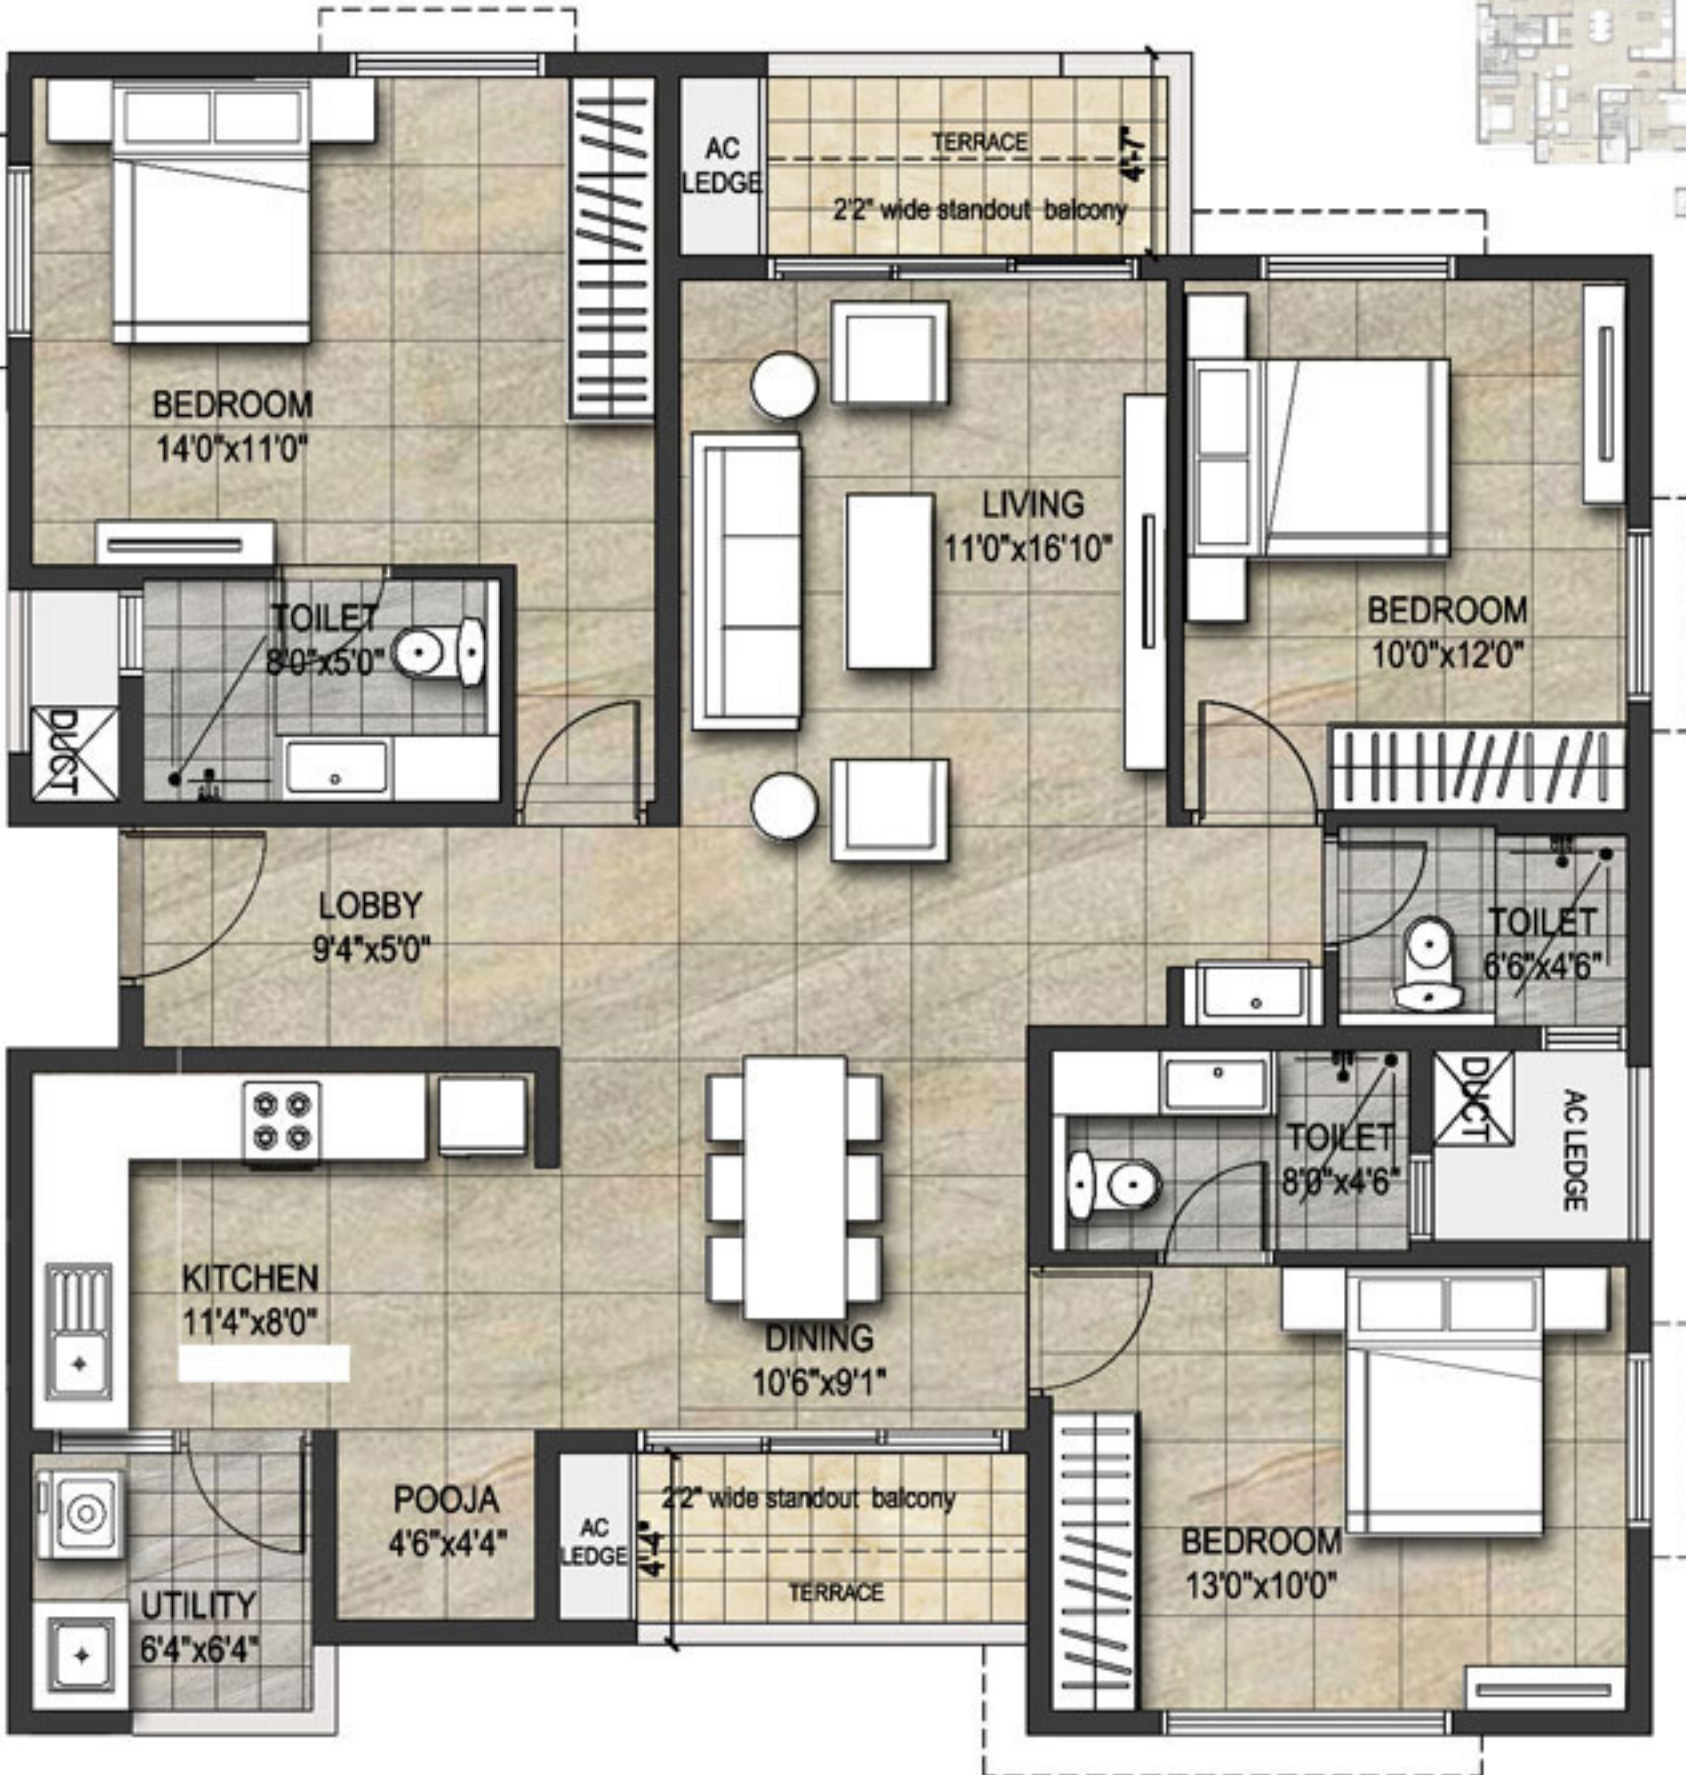

TO
IT.

TYPES	DESCRIPTION	CARPET AREA(SFT)	S.B.A (SFT)
1	2BHK+2T	751	1120

TYPES	DESCRIPTION	CARPET AREA(SFT)	S.B.A (SFT)
1A	2BHK+2T	751	1160

TYPES	DESCRIPTION	CARPET AREA (SFT)	S.B.A (SFT)
2	3BHK+3T	1092	1635

TYPES	DESCRIPTION	CARPET AREA(SFT)	S.B.A (SFT)
3	3BHK+3T	1071	1640

KEYPLAN

TYPES	DESCRIPTION	CARPET AREA(SFT)	S.B.A (SFT)
2A	3BHK+3T	1092	1675

KEYPLAN

TYPES	DESCRIPTION	CARPET AREA(SFT)	S.B.A (SFT)
3A	3BHK+3T	1071	1685

North Chennai's tallest
sea-facing tower

NT AND
ET IT

EMERALD
FITNESS
CENTRE

TYPES	DESCRIPTION	CARPET AREA(SFT)	S.B.A (SFT)
1	2BHK+2T	751	1120

TYPES	DESCRIPTION	CARPET AREA (SFT)	S.B.A (SFT)
2	3BHK+3T	1092	1635

TYPES	DESCRIPTION	CARPET AREA(SFT)	S.B.A (SFT)
3	3BHK+3T	1071	1640

KEYPLAN

TYPES	DESCRIPTION	CARPET AREA(SFT)	S.B.A (SFT)
2A	3BHK+3T	1092	1675

TYPES	DESCRIPTION	CARPET AREA(SFT)	S.B.A (SFT)
3A	3BHK+3T	1071	1685