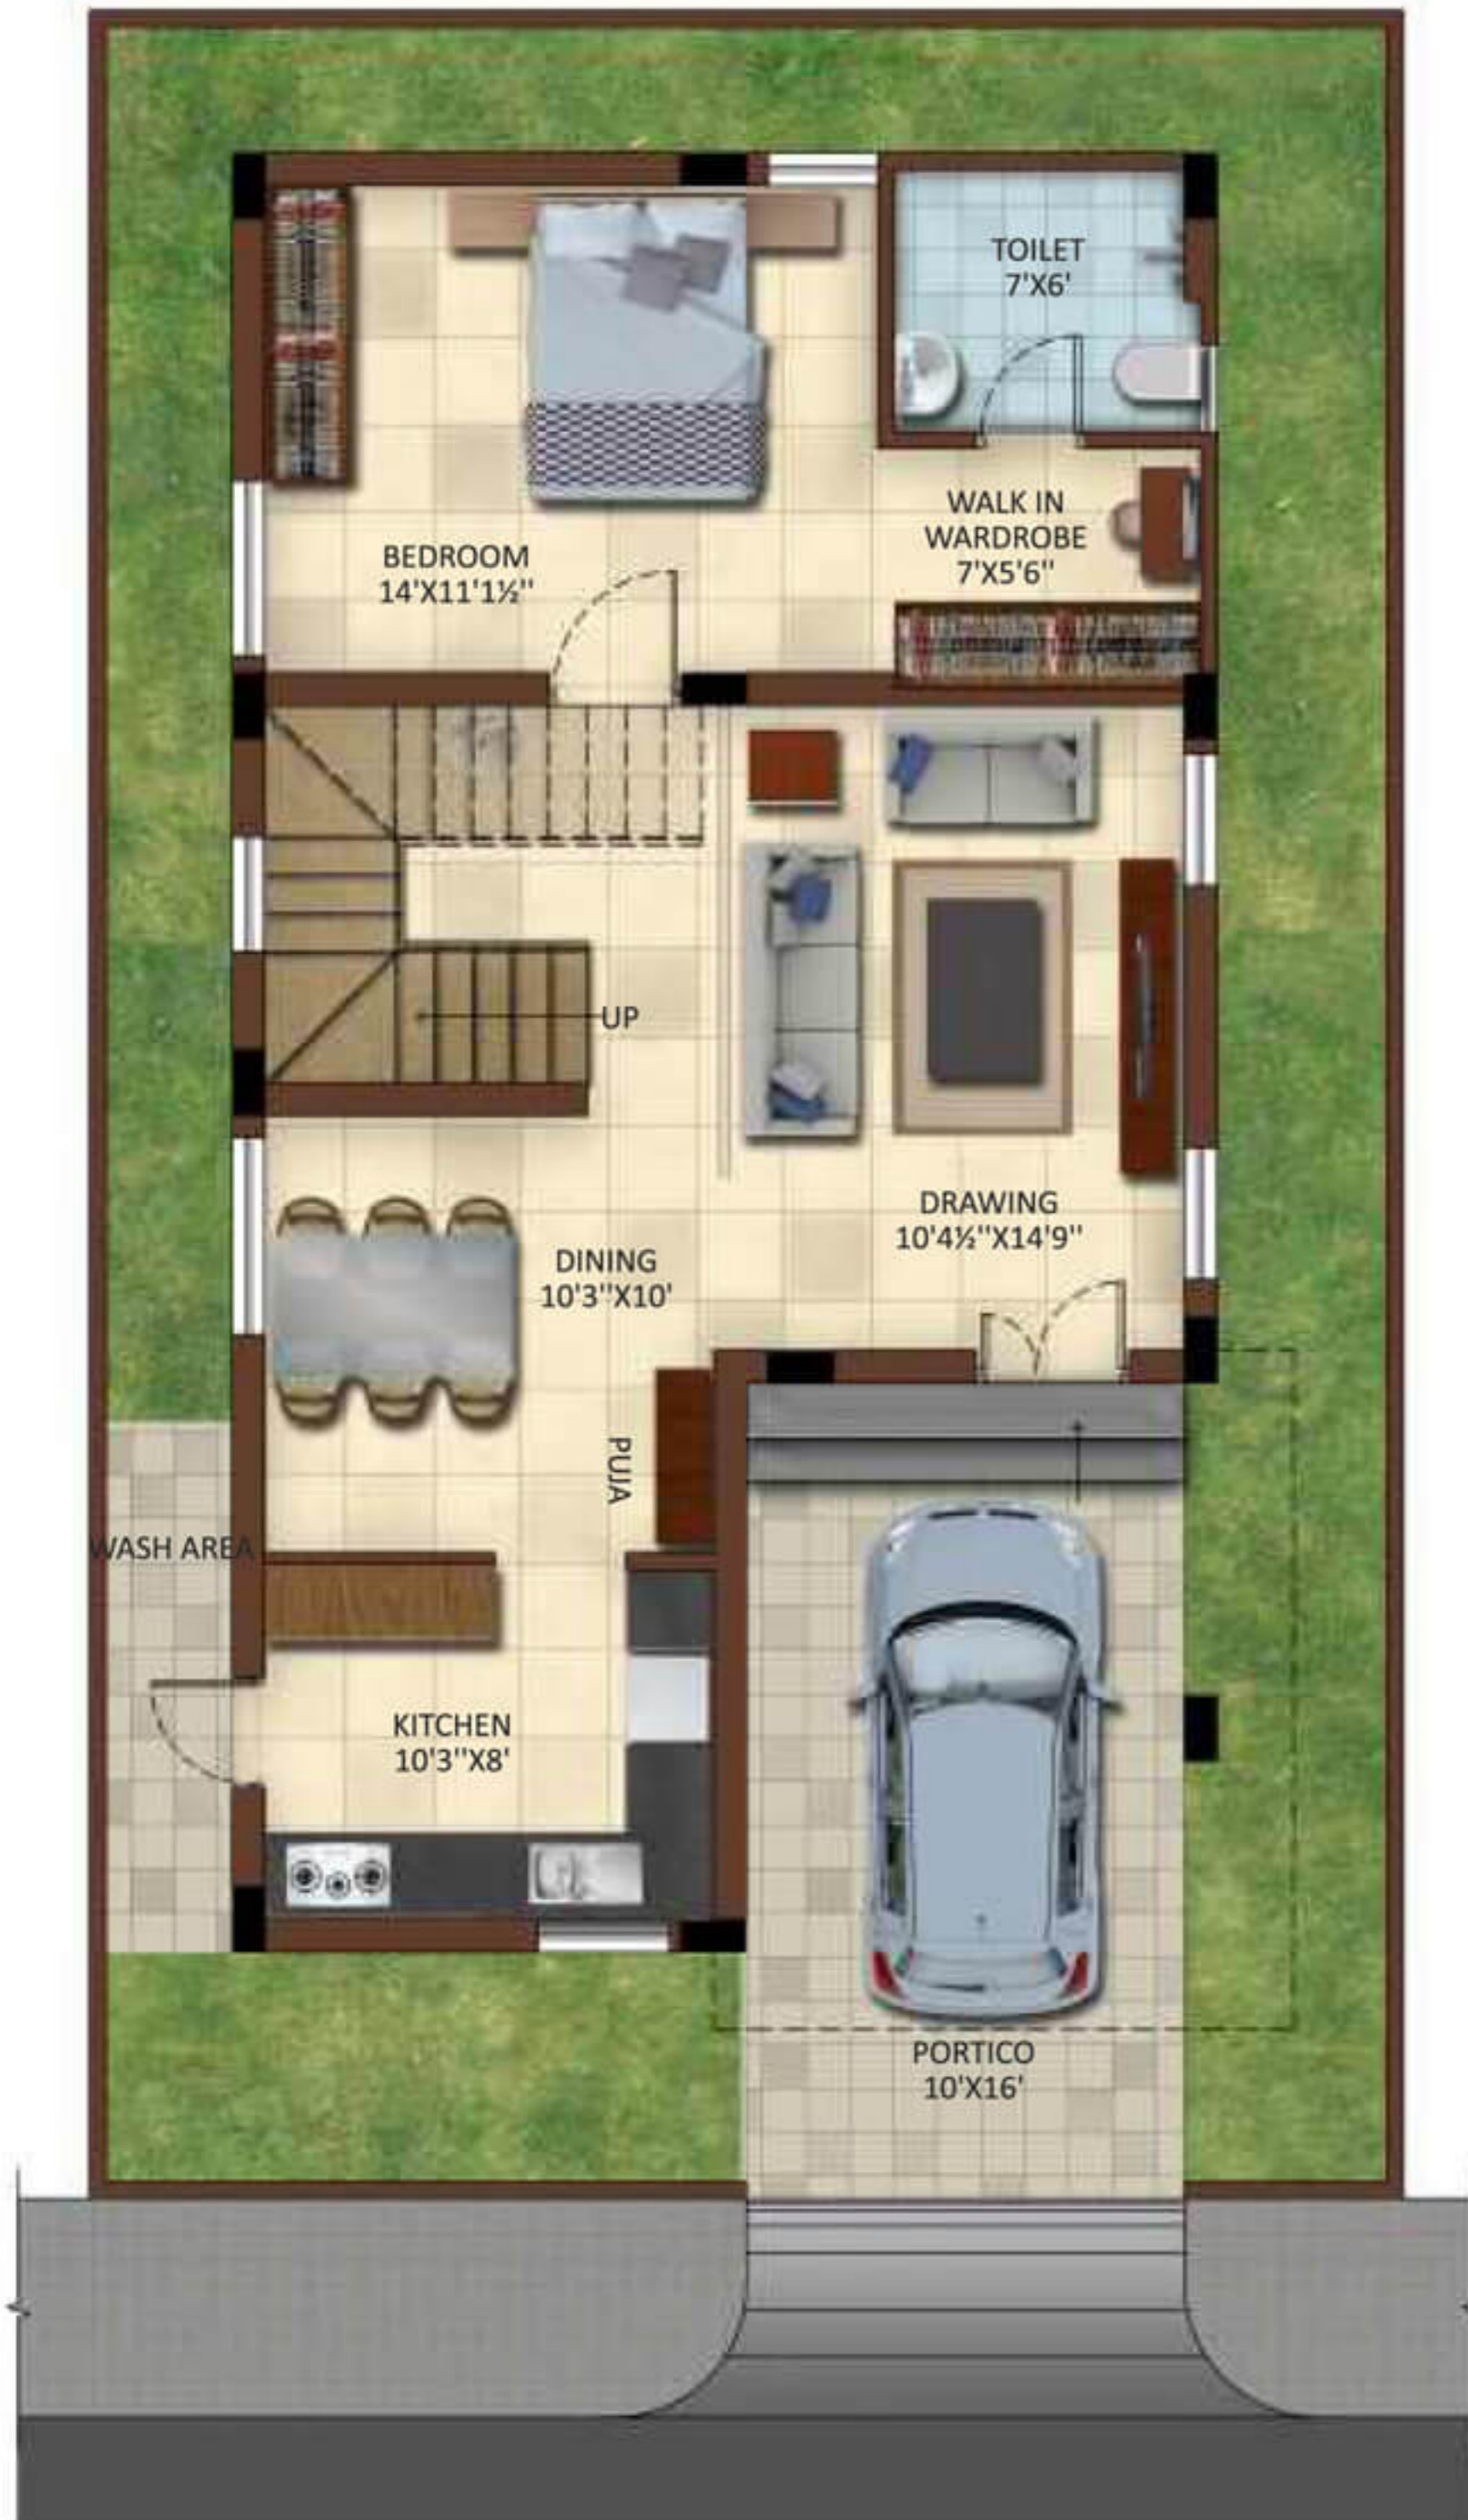

W-458

459

TN 09
BQ 6999

E-417

W-377

W-378

Club Mahidhara

Mahidhara
LUXURIA

A PARADISE ON EARTH

AT POGUNUR VILLAGE, PATANCHERU, HYDERABAD

GROUND FLOOR PLAN

FIRST FLOOR PLAN

GROUND FLOOR	- 956 Sq.ft
FIRST FLOOR	- 955 Sq.ft
HEAD ROOM	- 117 Sq.ft
TOTAL	- 2029 Sq.ft
PLOT AREA	- 167Sq.Yds

GROUND FLOOR PLAN

FIRST FLOOR PLAN

GROUND FLOOR - 959 Sq.ft

FIRST FLOOR - 958 Sq.ft

HEAD ROOM - 119 Sq.ft

TOTAL - **2036** Sq.ft

PLOT AREA - 167 Sq.Yds

Simplex West Facing