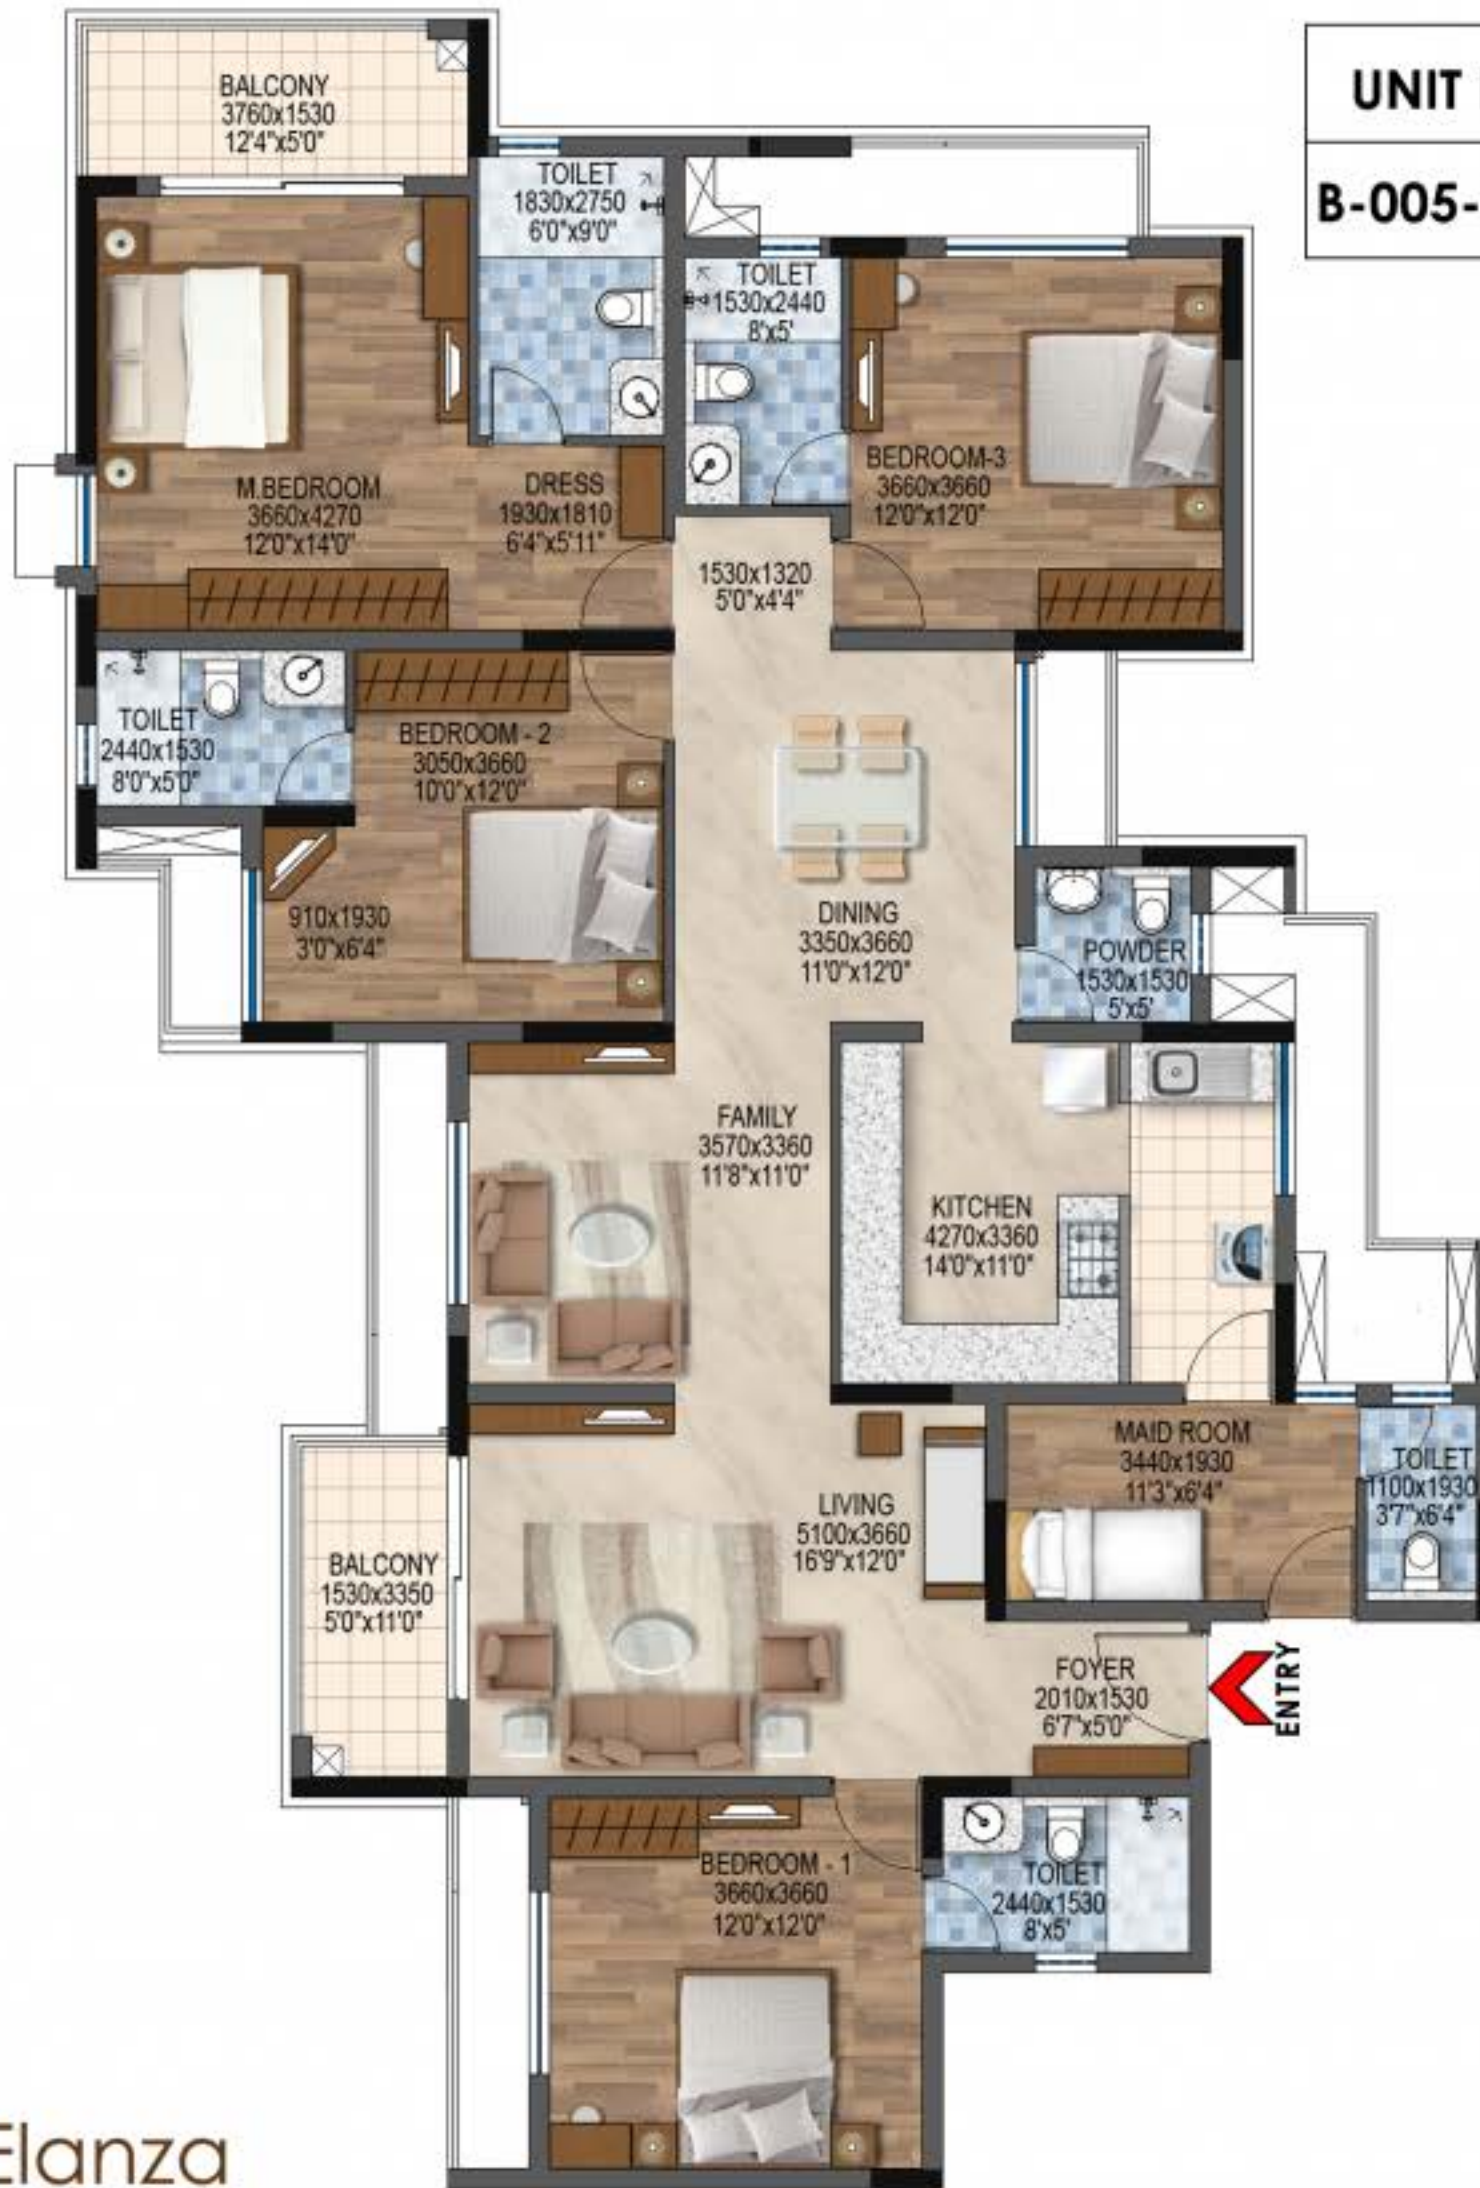

KEY PLAN

UNIT NO.	UNIT TYPE	CARPET AREA (SFT)	S.B.A (SFT)
B-001-1101	3B 3T P	1231.08	1765

KEY PLAN

UNIT NO.	UNIT TYPE	CARPET AREA (SFT)	S.B.A (SFT)
B-002-1102	3B 3T P	1251.32	1780

KEY PLAN

UNIT NO.	UNIT TYPE	CARPET AREA (SFT)	S.B.A (SFT)
B-005-1105	4B 4T P S	1755.18	2490

# TOWER - A TYPICAL FLOOR PLAN

KEY PLAN

BOLLINENI  
HOVEDD from

Bollineni Elanza

Venkataramanan  
Associates  
ARCHITECTURE · URBAN DESIGN

# TOWER - B

## TYPICAL FLOOR PLAN

KEY PLAN