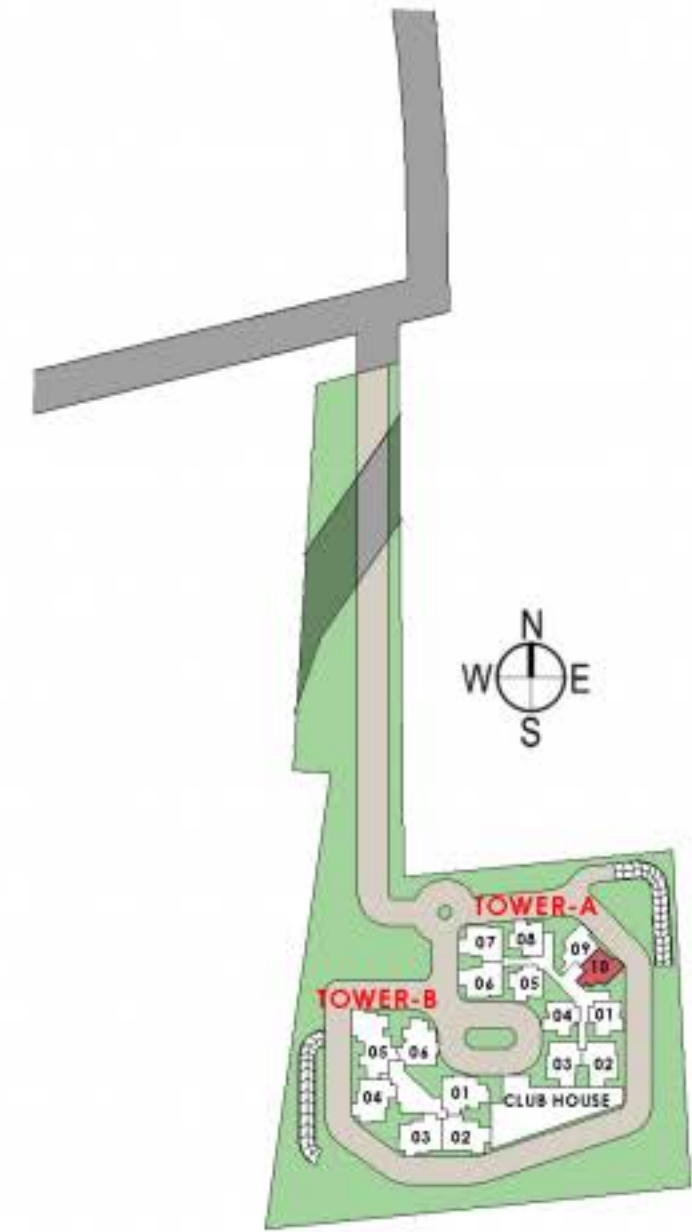

UNIT NO.	UNIT TYPE	CARPET AREA (SFT)	S.B.A (SFT)
A-005-1205	2B 2T	825.60	1200

KEY PLAN

UNIT NO.	UNIT TYPE	CARPET AREA (SFT)	S.B.A (SFT)
A-108-1208	2B 2T	846.16	1230

KEY PLAN

UNIT NO.	UNIT TYPE	CARPET AREA (SFT)	S.B.A (SFT)
A-010-1210	2B 2T	856.81	1245

KEY PLAN

UNIT NO.	UNIT TYPE	CARPET AREA (SFT)	S.B.A (SFT)
A-003-1203	3B 2T	1066.60	1525

KEY PLAN

UNIT NO.	UNIT TYPE	CARPET AREA (SFT)	S.B.A (SFT)
A-007-1207	3B 2T	1085.55	1545

KEY PLAN

UNIT NO.	UNIT TYPE	CARPET AREA (SFT)	S.B.A (SFT)
B-004-1104	3B 3T	1225.48	1740

**KEY PLAN**

# Legend

1. Entry & Exit with Signage Wall
2. Security Cabin & Entry Portal
3. 2000 Wide Pedestrian Walkway
4. Entry Water body
5. Entry Walk Trellis
6. Bougainvillea Walk

7. Chit Chat Alcove
8. Rock Garden with Tropical Plants
9. Visitor's Parking
10. Entrance Plaza
11. Vertical Water body
12. Entry Sculptures
13. Elderly Respite
14. Reflexology
15. Aromatic Bed