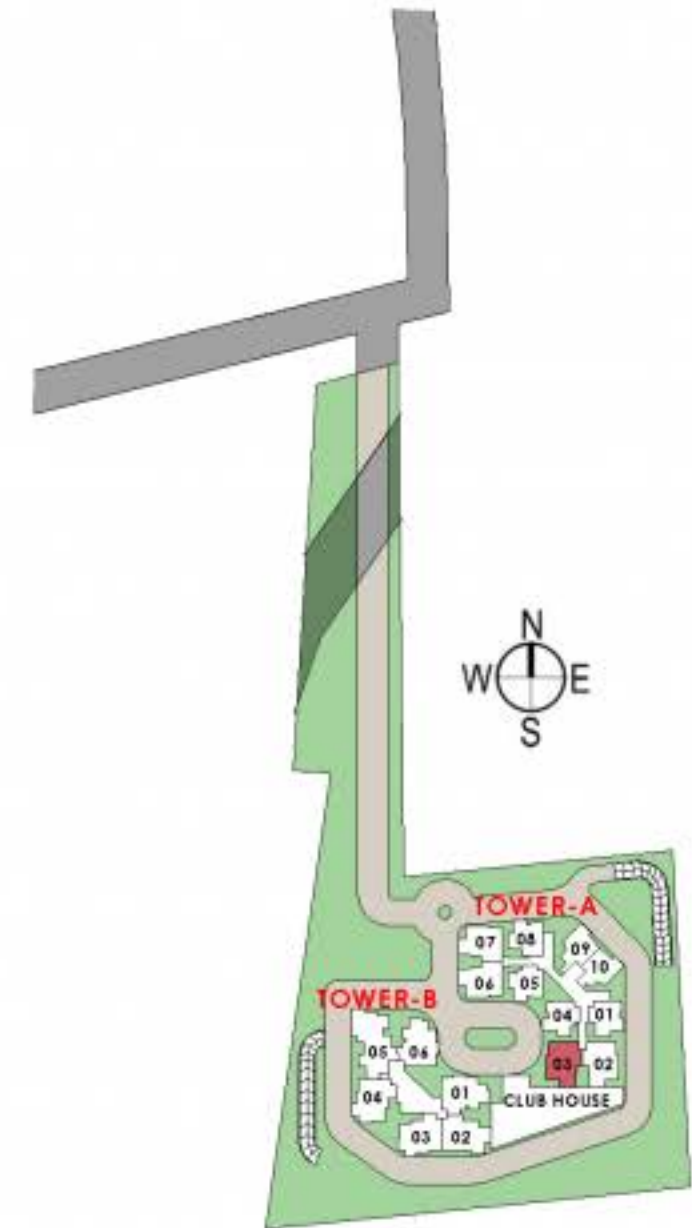

UNIT NO.	UNIT TYPE	CARPET AREA (SFT)	S.B.A (SFT)
A-005-1205	2B 2T	825.60	1200

KEY PLAN

UNIT NO.	UNIT TYPE	CARPET AREA (SFT)	S.B.A (SFT)
A-108-1208	2B 2T	846.16	1230

KEY PLAN

UNIT NO.	UNIT TYPE	CARPET AREA (SFT)	S.B.A (SFT)
A-010-1210	2B 2T	856.81	1245

KEY PLAN

UNIT NO.	UNIT TYPE	CARPET AREA (SFT)	S.B.A (SFT)
A-003-1203	3B 2T	1066.60	1525

KEY PLAN

UNIT NO.	UNIT TYPE	CARPET AREA (SFT)	S.B.A (SFT)
A-007-1207	3B 2T	1085.55	1545

KEY PLAN

UNIT NO.	UNIT TYPE	CARPET AREA (SFT)	S.B.A (SFT)
B-004-1104	3B 3T	1225.48	1740

**KEY PLAN**

# Legend

1. Entry & Exit with Signage Wall
2. Security Cabin & Entry Portal
3. 2000 Wide Pedestrian Walkway
4. Entry Water body
5. Entry Walk Trellis
6. Bougainvillea Walk

7. Chit Chat Alcove
8. Rock Garden with Tropical Plants
9. Visitor's Parking
10. Entrance Plaza
11. Vertical Water body
12. Entry Sculptures
13. Elderly Respite
14. Reflexology
15. Aromatic Bed