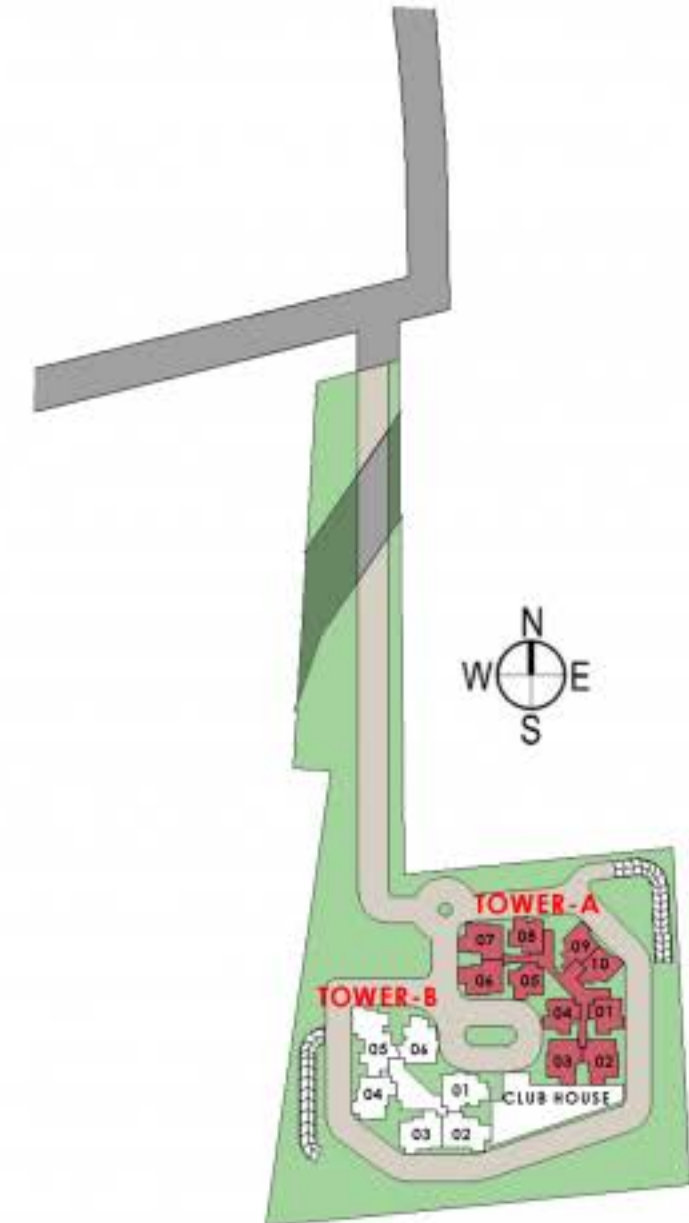

KEY PLAN

UNIT NO.	UNIT TYPE	CARPET AREA (SFT)	S.B.A (SFT)
A-003-1203	3B 2T	1066.60	1525

KEY PLAN

UNIT NO.	UNIT TYPE	CARPET AREA (SFT)	S.B.A (SFT)
A-007-1207	3B 2T	1085.55	1545

KEY PLAN

UNIT NO.	UNIT TYPE	CARPET AREA (SFT)	S.B.A (SFT)
B-004-1104	3B 3T	1225.48	1740

KEY PLAN

UNIT NO.	UNIT TYPE	CARPET AREA (SFT)	S.B.A (SFT)
B-001-1101	3B 3T P	1231.08	1765

KEY PLAN

UNIT NO.	UNIT TYPE	CARPET AREA (SFT)	S.B.A (SFT)
B-002-1102	3B 3T P	1251.32	1780

KEY PLAN

UNIT NO.	UNIT TYPE	CARPET AREA (SFT)	S.B.A (SFT)
B-005-1105	4B 4T P S	1755.18	2490

**KEY PLAN**

# TOWER - A TYPICAL FLOOR PLAN

KEY PLAN

BOLLINENI  
HOVEDD from

Bollineni Elanza

Venkataramanan  
Associates  
ARCHITECTURE · URBAN DESIGN