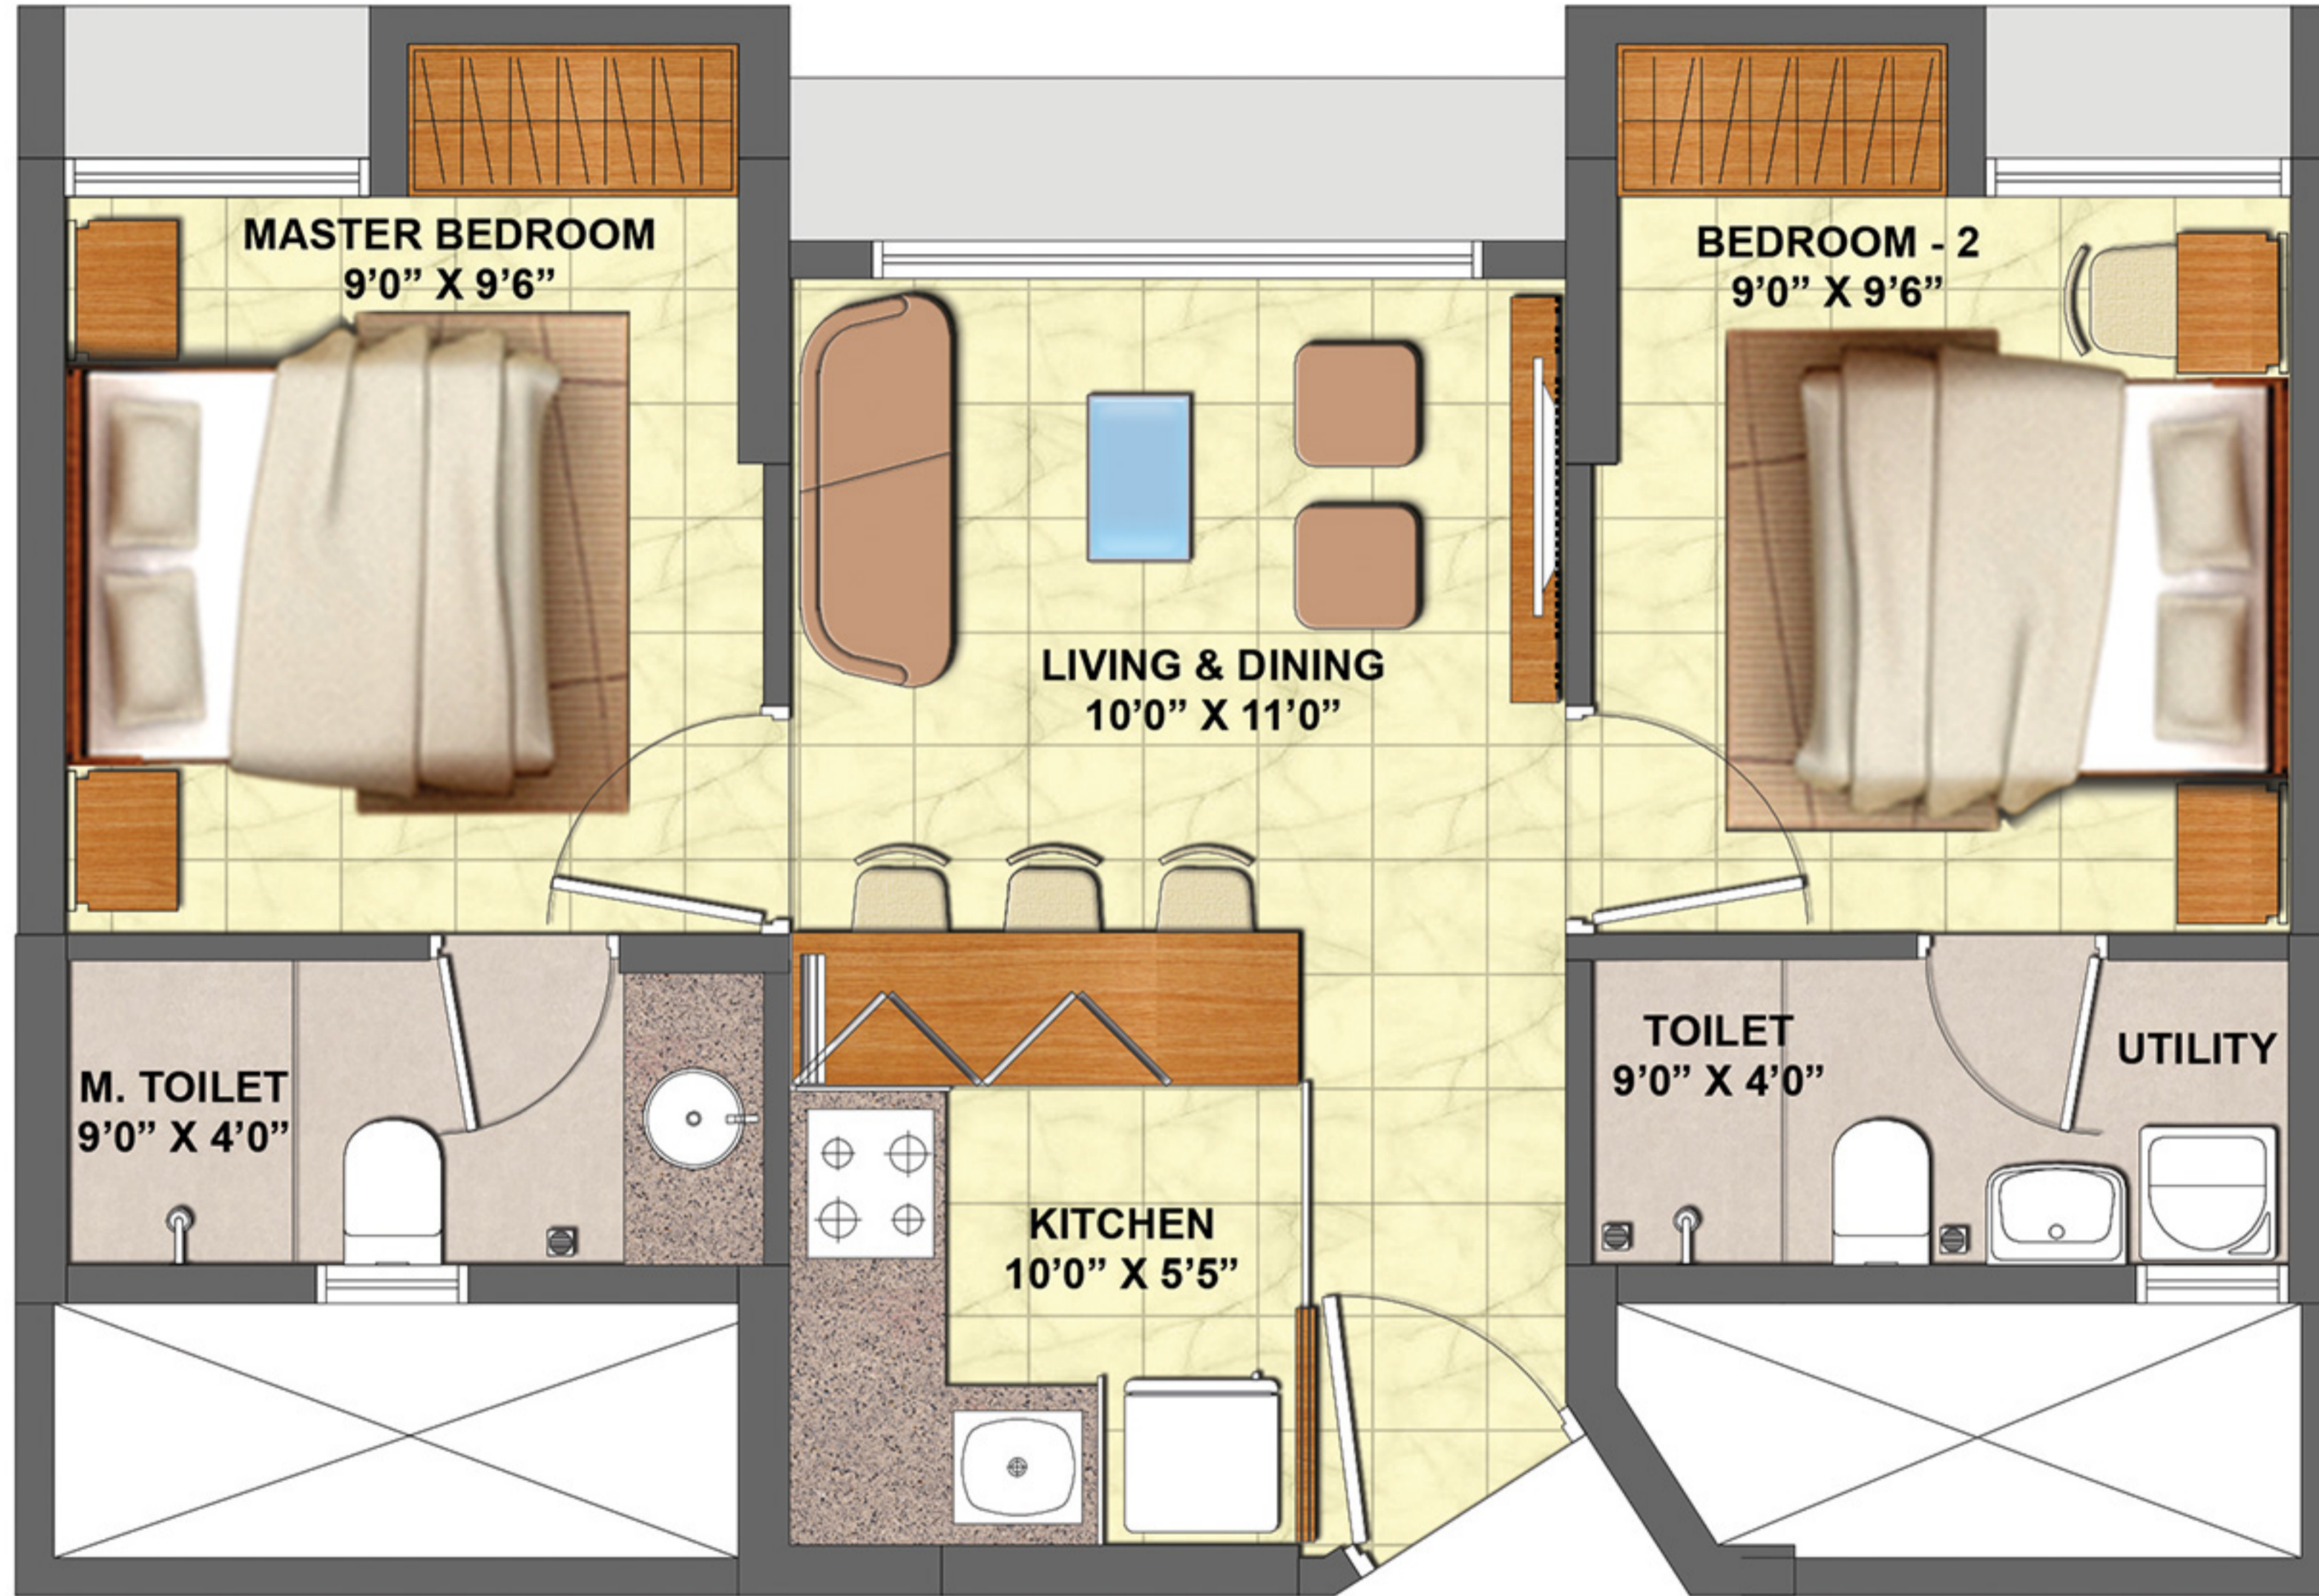

Representational image

Representational image

Representational image

Representational image

Particulars	Details
Living/Dining Flooring	Tiles
Bedrooms Flooring	Tiles
Wall Ceiling Finish	Oil Bound Distemper / Colour Wash
Toilets Wall Finish	Tiles up to 5' Oil Bound Distemper / Colour Wash
Toilets Flooring	Tiles
Kitchen Flooring	Tiles
Platform	Marble
Kitchen Wall Finish	Tiles up to 2 feet high above Marble counter & Oil bound distemper / Colour Wash in balance area
Others	Single Bowl Stainless Steel Sink
Balcony Flooring	Tiles
Window	MS Z-Section & Glass / Alu Steel & Glass
Door Frame / Doors	Hardwood / M.S / Fiber Door frames with Flush Door / Skin Door / Fiber Door
Common Area Flooring	Marble / Pavers
Lift Lobby	Marble / Tiles
Chinaware	Standard Fitting
C.P Fittings	Standard Fitting
Electrical	ISI marked products for wiring, switches and Circuits
Security	Gated Complex

2 BHK UNIT-435

2 BHK UNIT-470

TREE LINED STREET

TOWER A  
TYPICAL FLOOR PLAN

2ND TO 7TH, 11TH & 12TH

TREE LINED STREET

TREE LINED STREET

TOWER B  
TYPICAL FLOOR PLAN

2ND TO 7TH, 11TH & 12TH

# TOWER C TYPICAL FLOOR PLAN

2ND TO 7TH, 11TH & 12TH