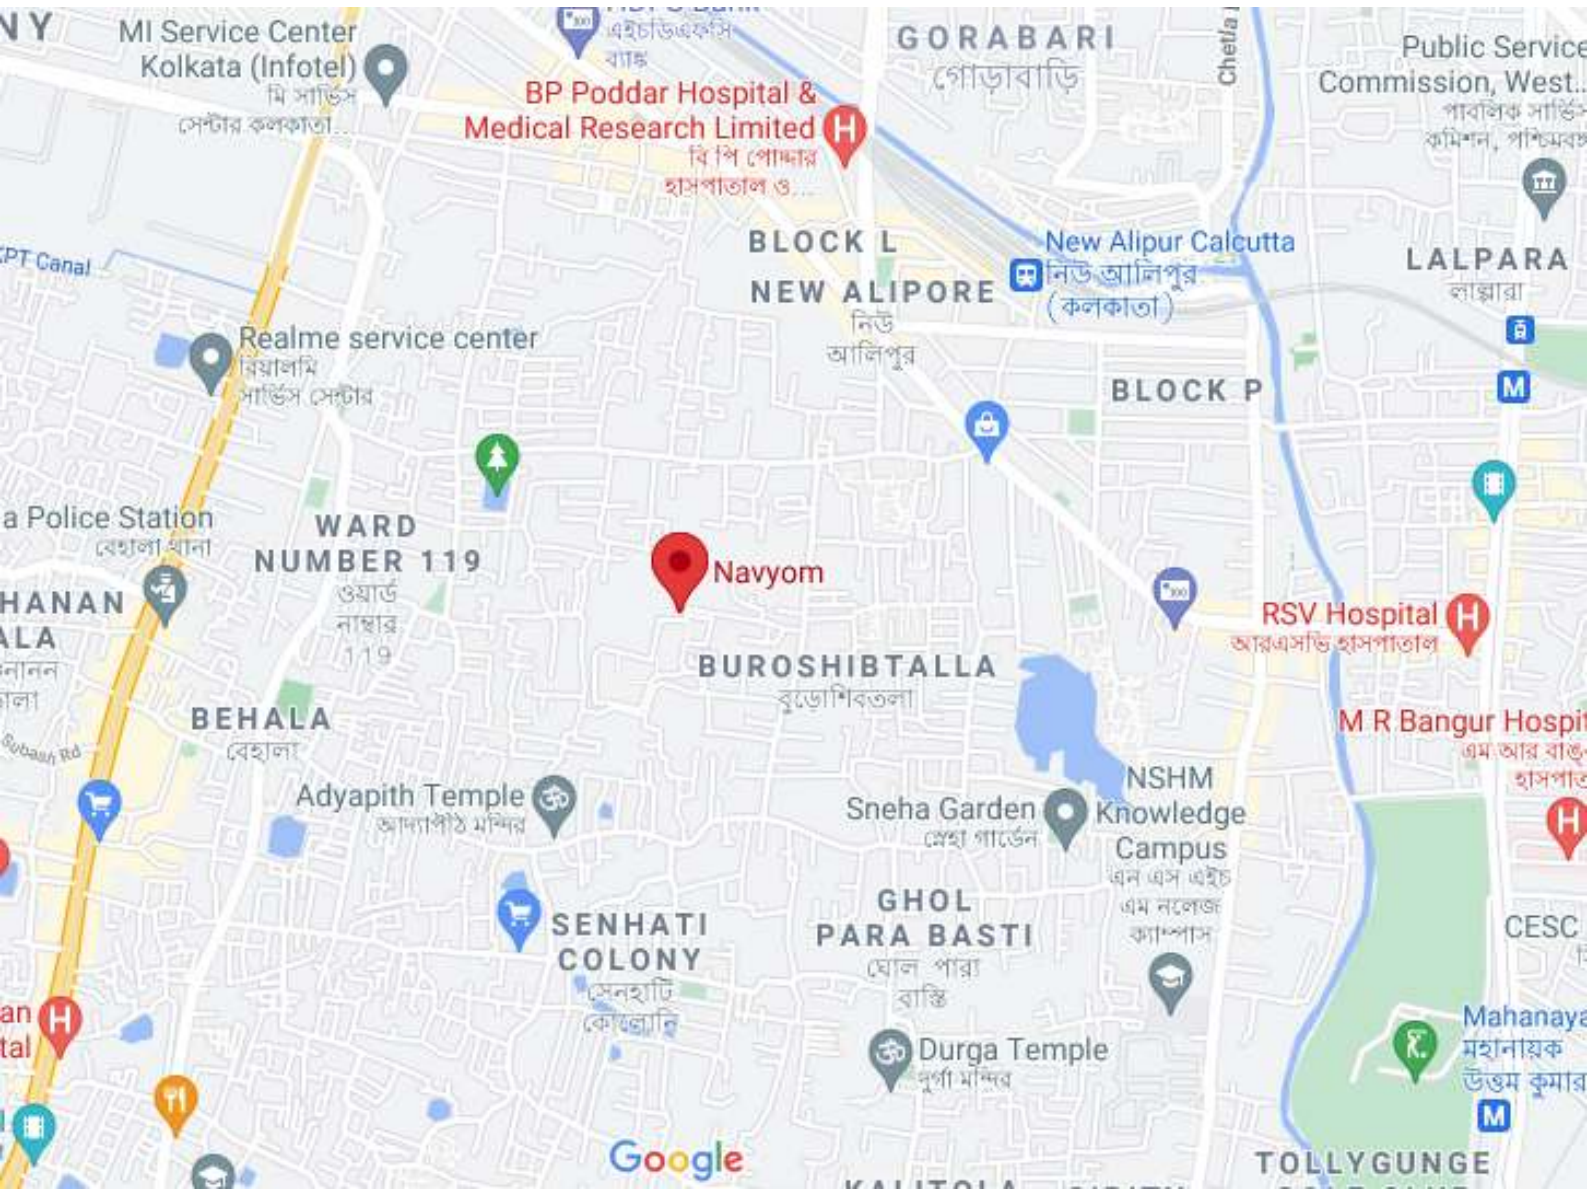

- 6 BHK
- 5 BHK
- 4 BHK
- 3 BHK

**LEGEND**

- |                         |                          |
|-------------------------|--------------------------|
| 1 ARRIVAL ENTRANCE      | 15 UNDER WATER SPEAKER   |
| 2 FLOWER GARDEN         | 16 RELAXATION CABANA     |
| 3 BUTTERFLY GARDEN      | 17 OUTDOOR CAFETERIA     |
| 4 OUTDOOR MOVIE THEATRE | 18 TODDLER PLAY AREA     |
| 5 KID'S WATER PLAY      | 19 JUNGLE GYM            |
| 6 FLOATING TERRACE      | 20 TITAN PLAY GROUND     |
| 7 MULTIPURPOSE LAWN     | 21 ROCK CLIMBING WALL    |
| 8 ALFRESCO SEATING      | 22 GREEN LAWN            |
| 9 TRANQUIL WALKWAY      | 23 NATURE TRAIL          |
| 10 FAMILY JACUZZI       | 24 BIRD BATH             |
| 11 SEMI COVERED POOL    | 25 PET ZONE              |
| 12 FOREST CABANA        | 26 TENNIS COURT          |
| 13 SWIMMING POOL        | 27 OUTDOOR FITNESS       |
| 14 AQUA GYM             | 28 MULTI-SPORTS SKY TURF |