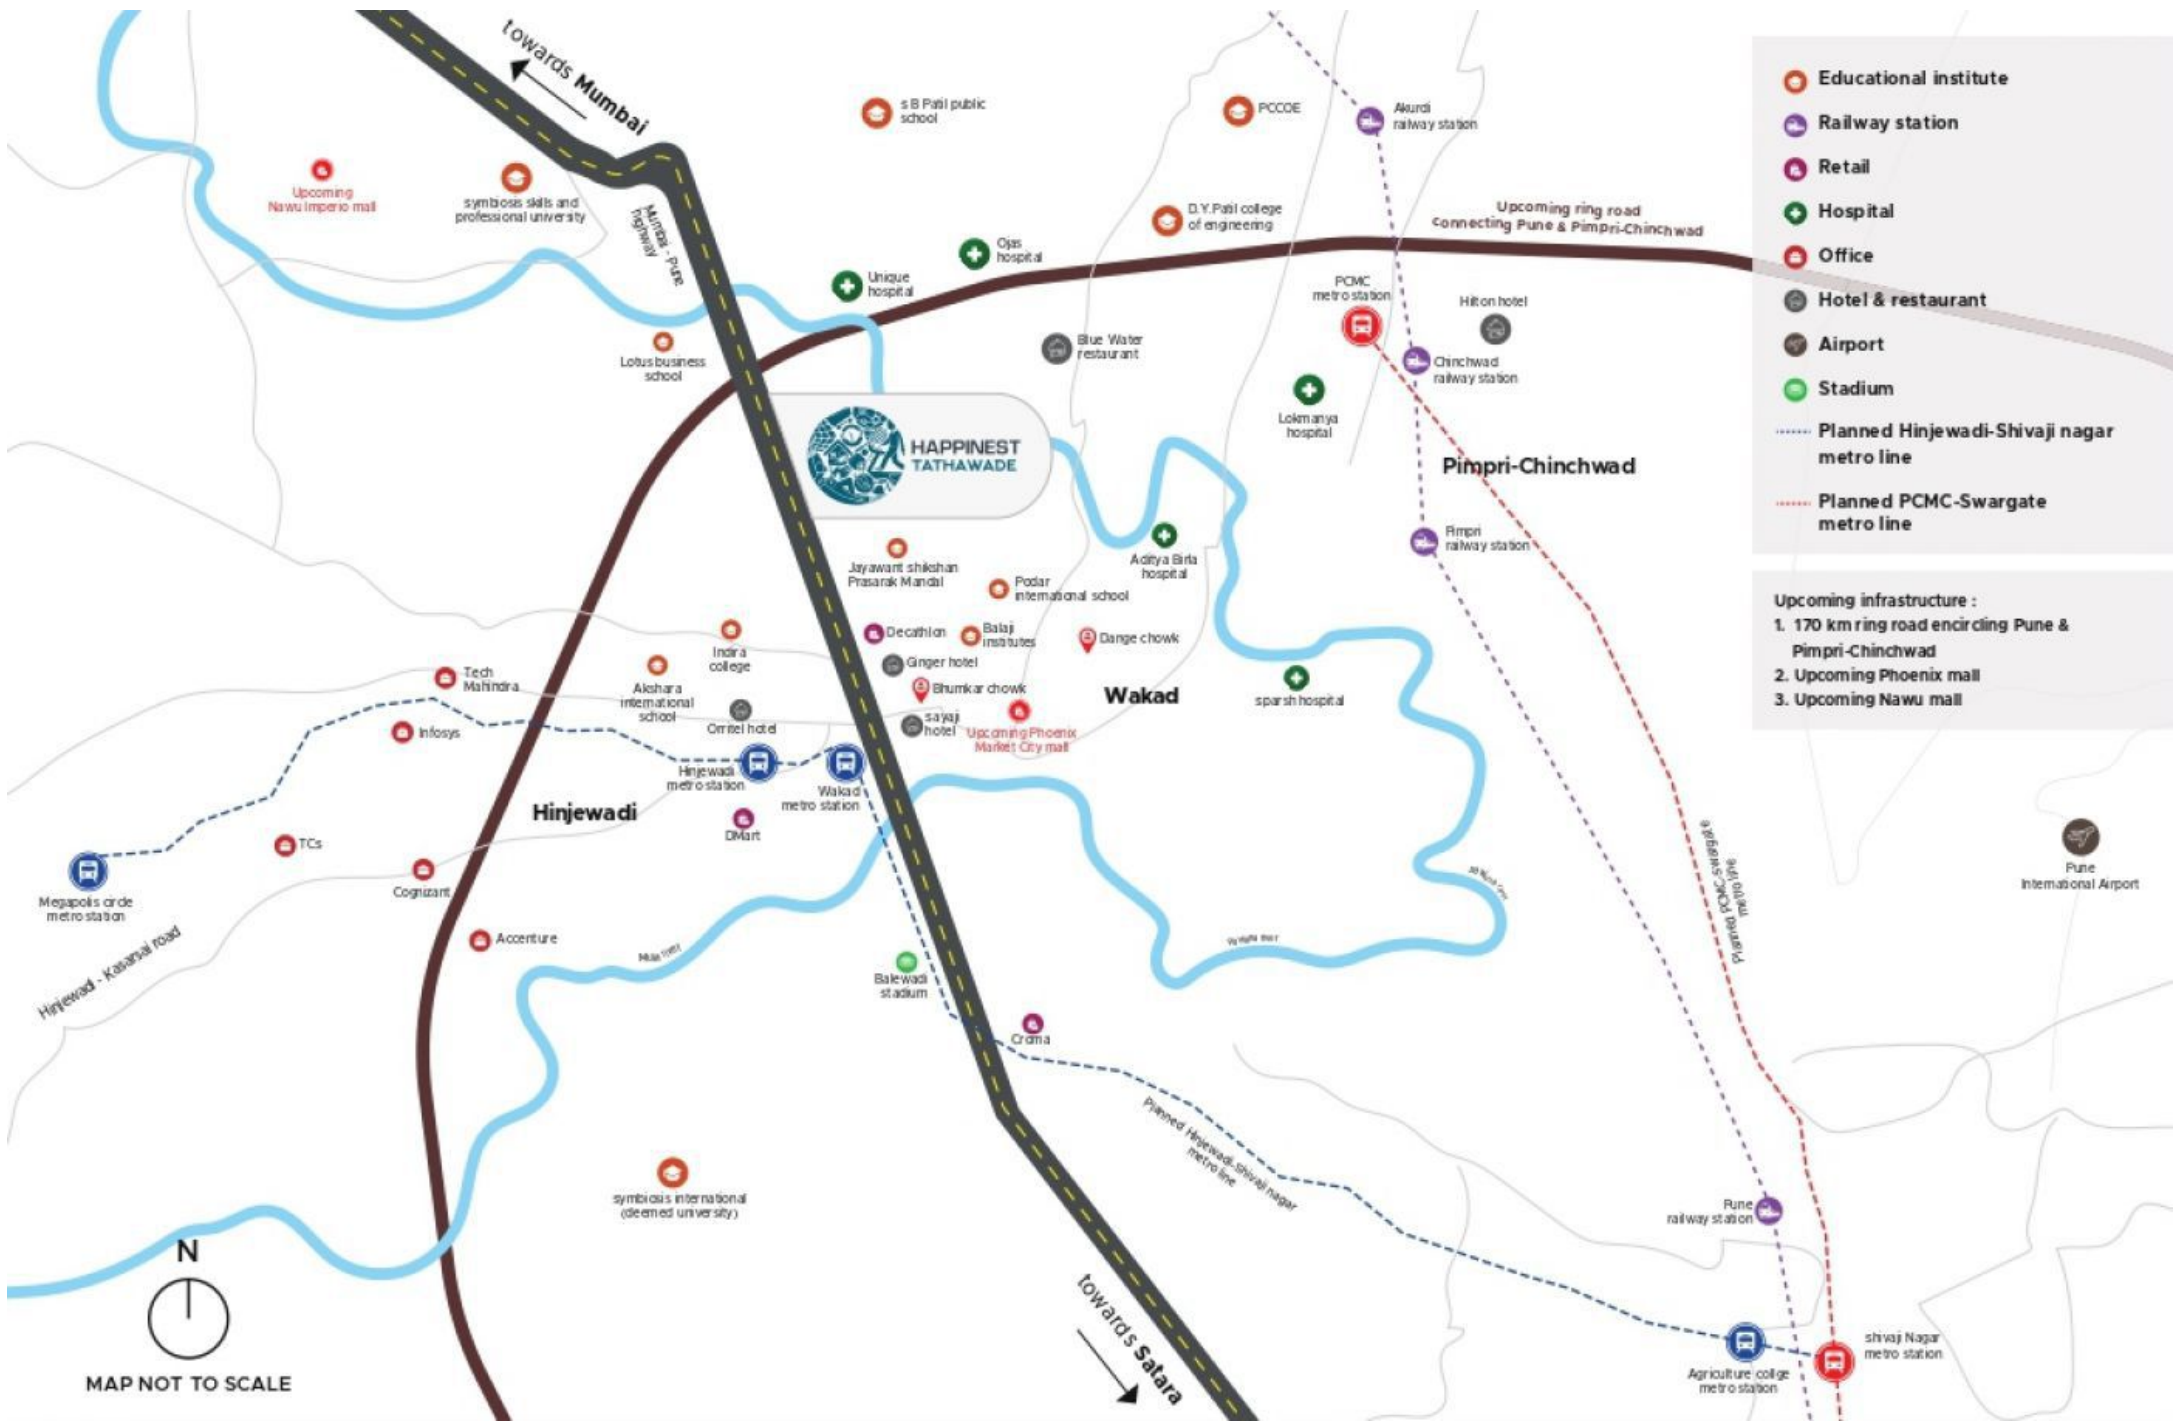

Artistic Impression

Artistic impression

Artist impression

Artist impression

- Educational institute
- Railway station
- Retail
- Hospital
- Office
- Hotel & restaurant
- Airport
- Stadium
- Planned Hinjewadi-Shivaji nagar metro line
- Planned PCMC-Swargate metro line

- Upcoming infrastructure :**
1. 170 km ring road encircling Pune & Pimpri-Chinchwad
  2. Upcoming Phoenix mall
  3. Upcoming Nawu mall

N  
MAP NOT TO SCALE

Particulars	Details
Living/Dining Flooring	Tiles
Bedrooms Flooring	Tiles
Wall Ceiling Finish	Oil Bound Distemper / Colour Wash
Toilets Wall Finish	Tiles up to 5' Oil Bound Distemper / Colour Wash
Toilets Flooring	Tiles
Kitchen Flooring	Tiles
Platform	Marble
Kitchen Wall Finish	Tiles up to 2 feet high above Marble counter & Oil bound distemper / Colour Wash in balance area
Others	Single Bowl Stainless Steel Sink
Balcony Flooring	Tiles
Window	MS Z-Section & Glass / Alu Steel & Glass
Door Frame / Doors	Hardwood / M.S / Fiber Door frames with Flush Door / Skin Door / Fiber Door
Common Area Flooring	Marble / Pavers
Lift Lobby	Marble / Tiles
Chinaware	Standard Fitting
C.P Fittings	Standard Fitting
Electrical	ISI marked products for wiring, switches and Circuits
Security	Gated Complex