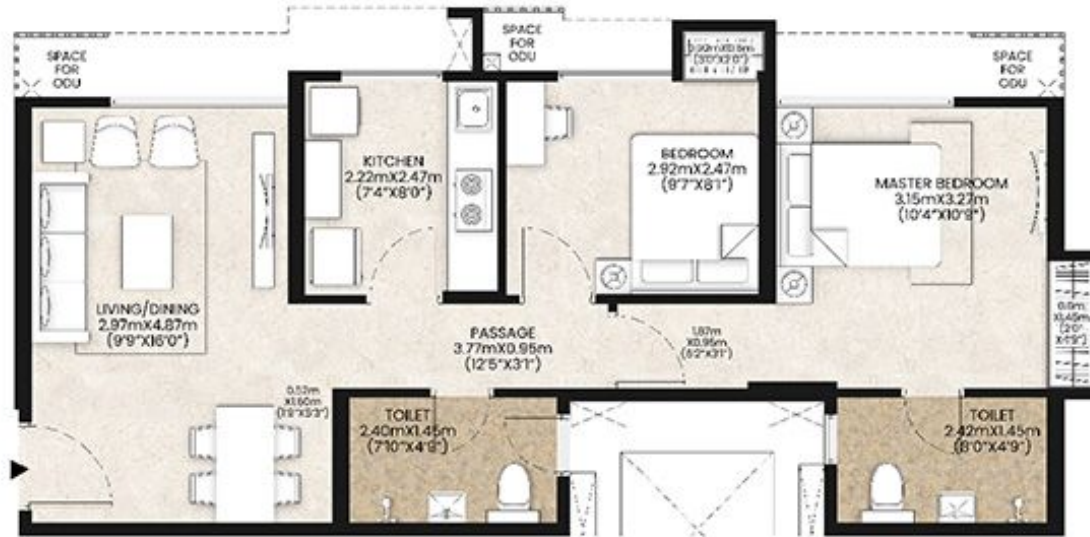

Artist's Impression

1 BHK - A

UNIT TYPE	1 BHK - A	
	Sq. Mts.	Sq. Ft.
Rera Carpet Area	31.10	334.76
Enclosed Balcony	2.72	29.28
Aggregate Area*	33.20	364.04

1 BHK - B

UNIT TYPE	1 BHK - B	
	Sq. Mts.	Sq. Ft.
Rera Carpet Area	35.12	378.03
Enclosed Balcony	3.41	36.71
Aggregate Area#	38.53	414.74

2 BHK - A

UNIT TYPE	2 BHK - A	
	Sq. Mts.	Sq. Ft.
Rera Carpet Area	45.99	495.04
Enclosed Balcony	3.88	41.76
Aggregate Area [#]	49.87	536.80

2 BHK - B

UNIT TYPE	2 BHK - B	
	Sq. Mts.	Sq. Ft.
Rera Carpet Area	50.86	547.46
Enclosed Balcony	4.90	52.74
Aggregate Area [#]	55.76	600.20