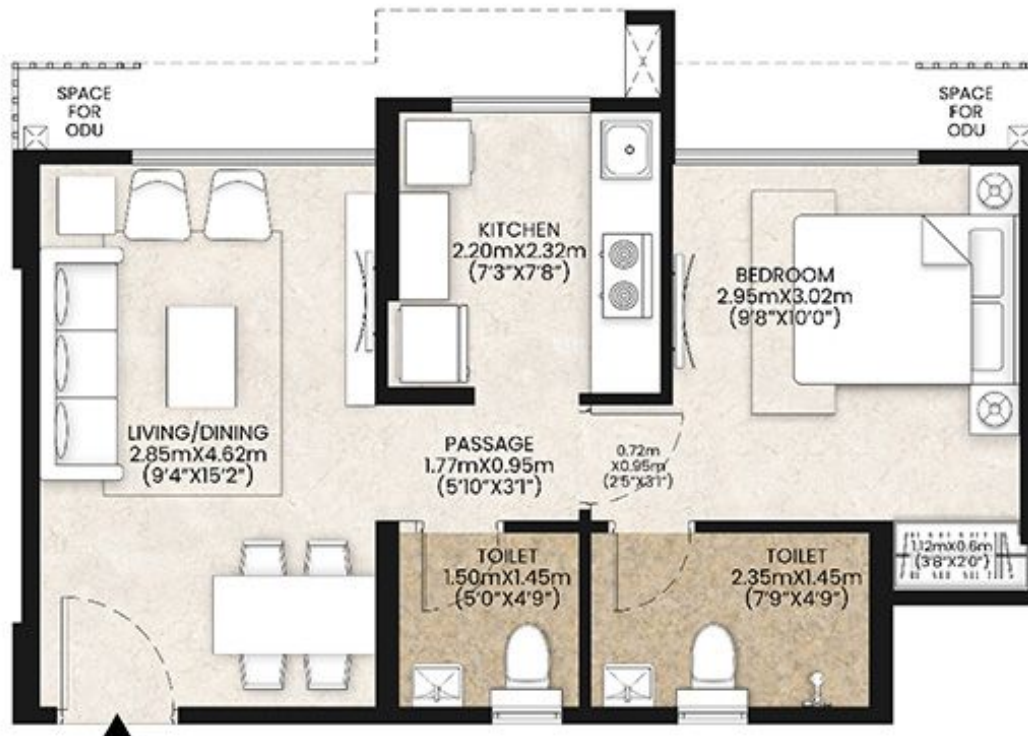

Artist's Impression

1 BHK - A

UNIT TYPE	1 BHK - A	
	Sq. Mts.	Sq. Ft.
Rera Carpet Area	31.10	334.76
Enclosed Balcony	2.72	29.28
Aggregate Area*	33.20	364.04

1 BHK - B

UNIT TYPE	1 BHK - B	
	Sq. Mts.	Sq. Ft.
Rera Carpet Area	35.12	378.03
Enclosed Balcony	3.41	36.71
Aggregate Area#	38.53	414.74

2 BHK - A

UNIT TYPE	2 BHK - A	
	Sq. Mts.	Sq. Ft.
Rera Carpet Area	45.99	495.04
Enclosed Balcony	3.88	41.76
Aggregate Area [#]	49.87	536.80

2 BHK - B

UNIT TYPE	2 BHK - B	
	Sq. Mts.	Sq. Ft.
Rera Carpet Area	50.86	547.46
Enclosed Balcony	4.90	52.74
Aggregate Area [#]	55.76	600.20