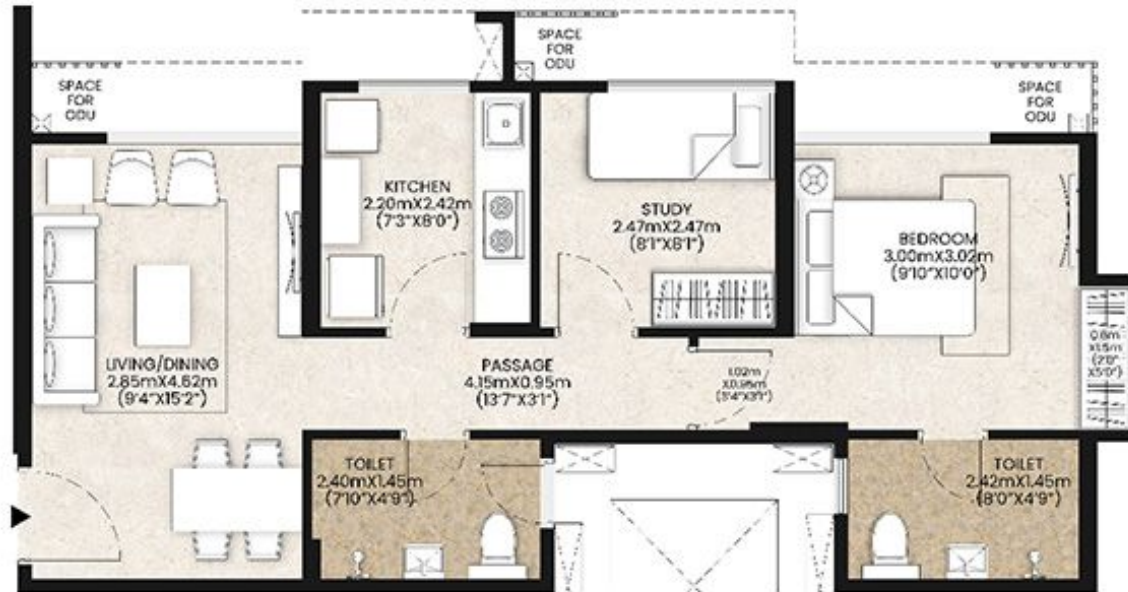

Artist's Impression

1 BHK - A

UNIT TYPE	1 BHK - A	
	Sq. Mts.	Sq. Ft.
Rera Carpet Area	31.10	334.76
Enclosed Balcony	2.72	29.28
Aggregate Area*	33.20	364.04

1 BHK - B

UNIT TYPE	1 BHK - B	
	Sq. Mts.	Sq. Ft.
Rera Carpet Area	35.12	378.03
Enclosed Balcony	3.41	36.71
Aggregate Area#	38.53	414.74

2 BHK - A

UNIT TYPE	2 BHK - A	
	Sq. Mts.	Sq. Ft.
Rera Carpet Area	45.99	495.04
Enclosed Balcony	3.88	41.76
Aggregate Area [#]	49.87	536.80

2 BHK - B

UNIT TYPE	2 BHK - B	
	Sq. Mts.	Sq. Ft.
Rera Carpet Area	50.86	547.46
Enclosed Balcony	4.90	52.74
Aggregate Area [#]	55.76	600.20