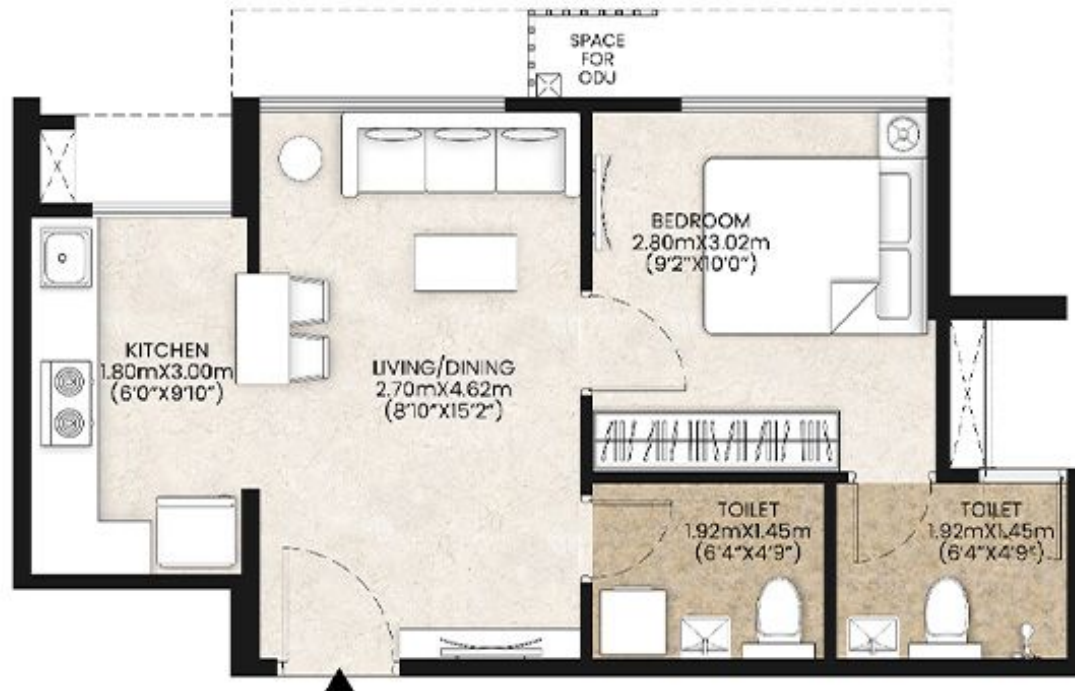

Artist's Impression

1 BHK - A

UNIT TYPE	1 BHK - A	
	Sq. Mts.	Sq. Ft.
Rera Carpet Area	31.10	334.76
Enclosed Balcony	2.72	29.28
Aggregate Area*	33.20	364.04

1 BHK - B

UNIT TYPE	1 BHK - B	
	Sq. Mts.	Sq. Ft.
Rera Carpet Area	35.12	378.03
Enclosed Balcony	3.41	36.71
Aggregate Area#	38.53	414.74

2 BHK - A

UNIT TYPE	2 BHK - A	
	Sq. Mts.	Sq. Ft.
Rera Carpet Area	45.99	495.04
Enclosed Balcony	3.88	41.76
Aggregate Area [#]	49.87	536.80

2 BHK - B

UNIT TYPE	2 BHK - B	
	Sq. Mts.	Sq. Ft.
Rera Carpet Area	50.86	547.46
Enclosed Balcony	4.90	52.74
Aggregate Area [#]	55.76	600.20