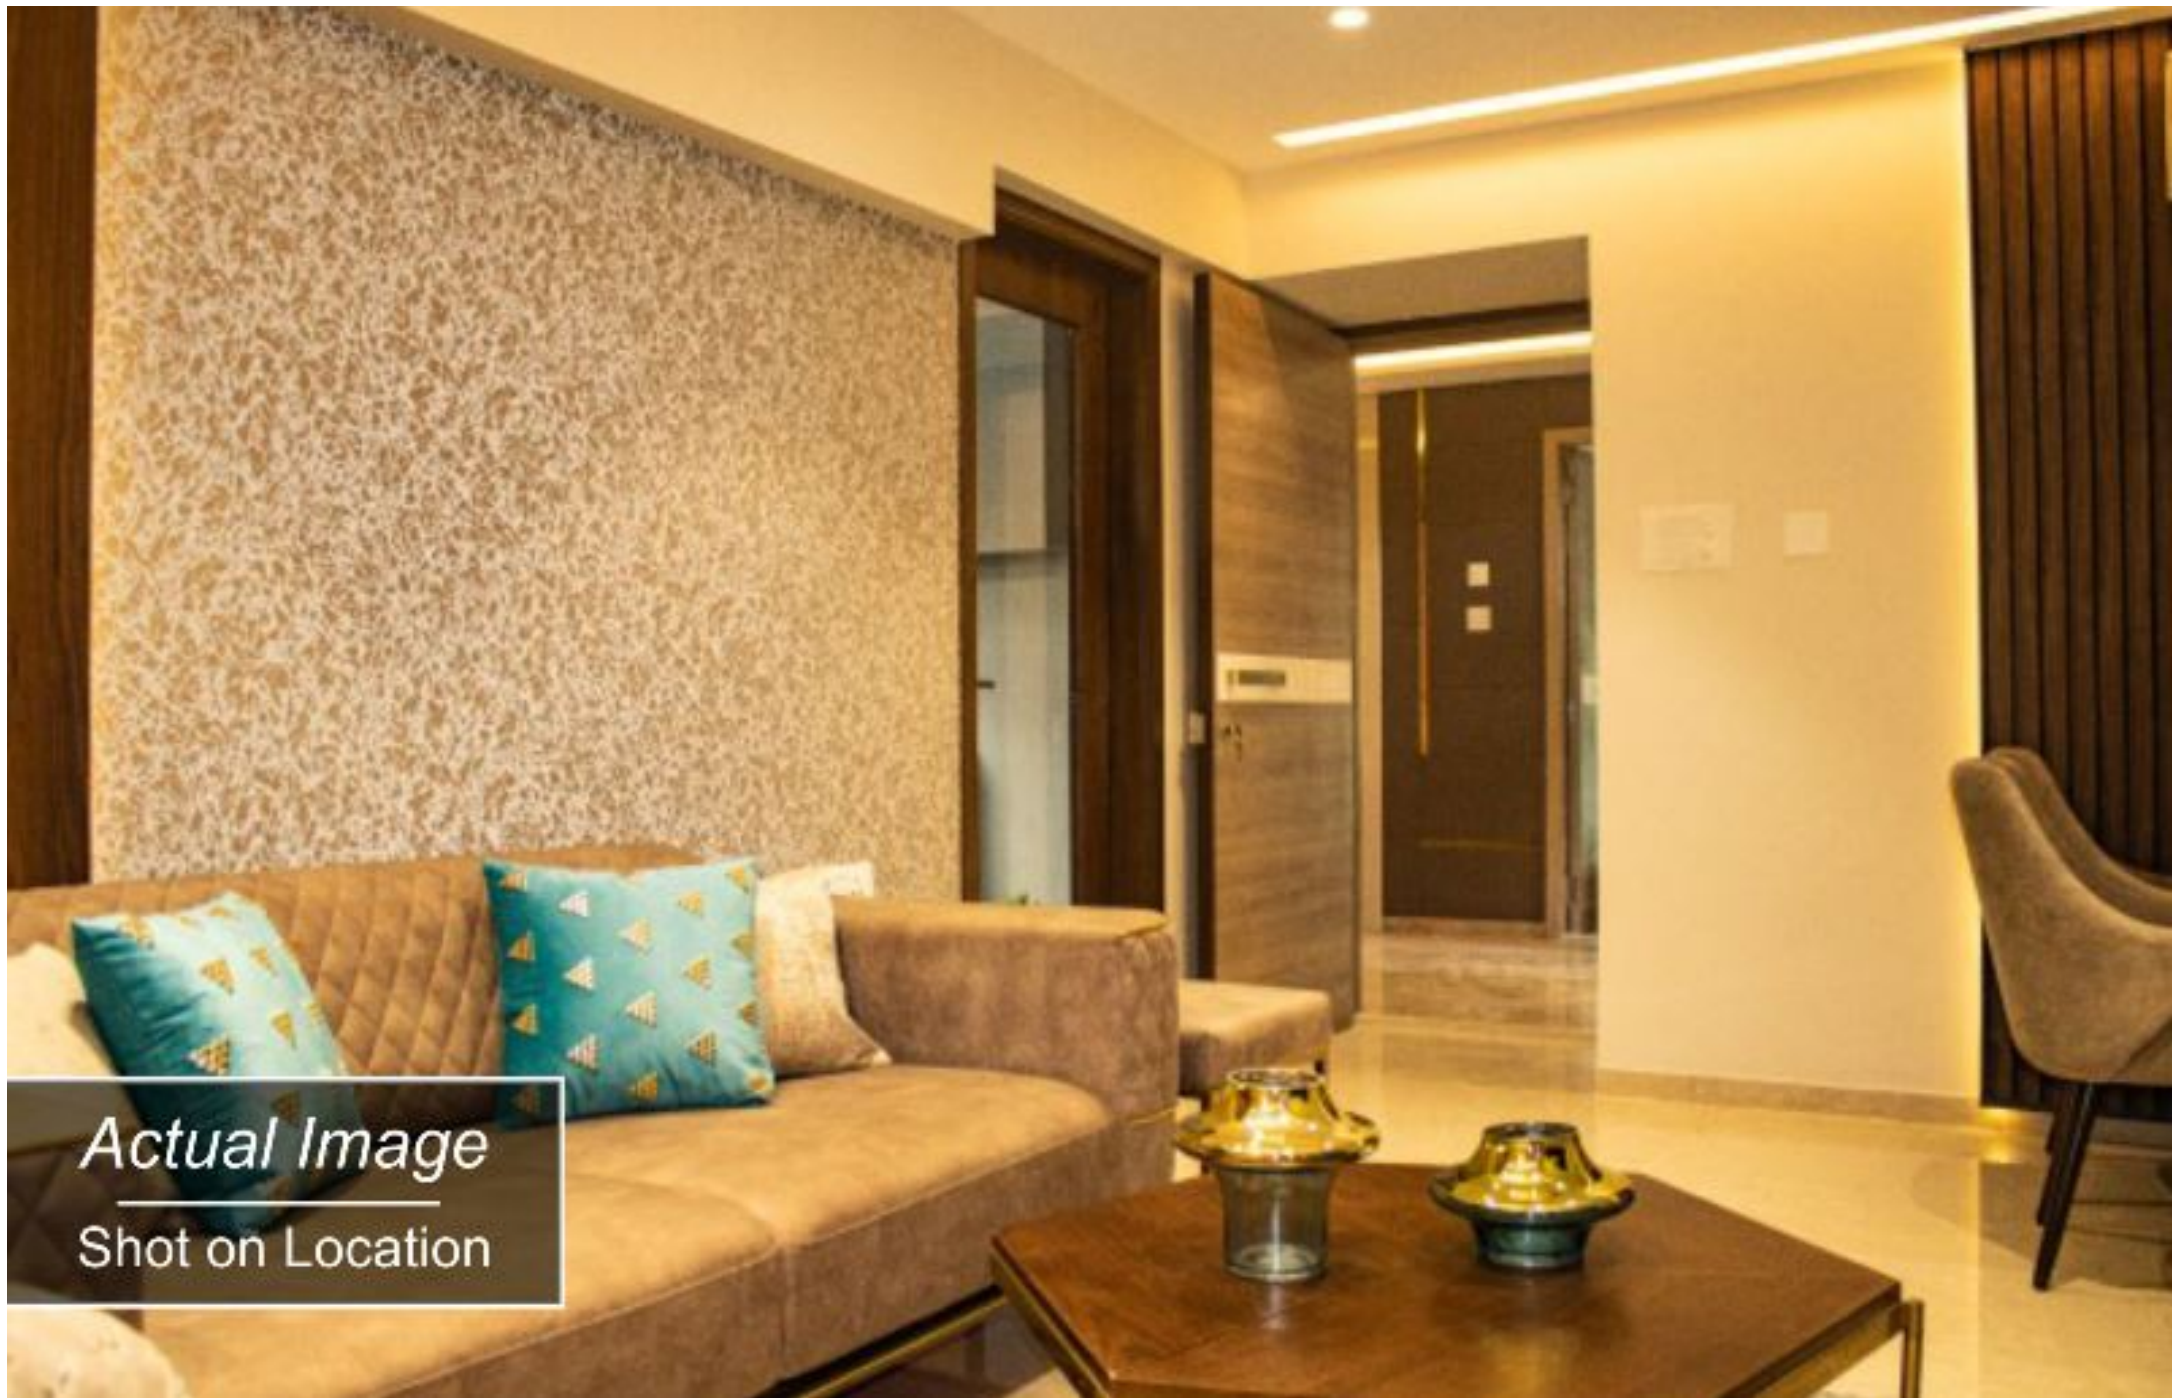

BOOKING AMOUNT ₹1 LAC

1 BED: ₹ 1.28Cr.+* | 2 BED: ₹ 1.94Cr.+*

SRISHTI
HARMONY

Opp Finch, Saki Vihar Road, Powai

Actual Image
Shot on Location

Actual Image
Shot on Location

Actual Image
Shot on Location

Actual Image