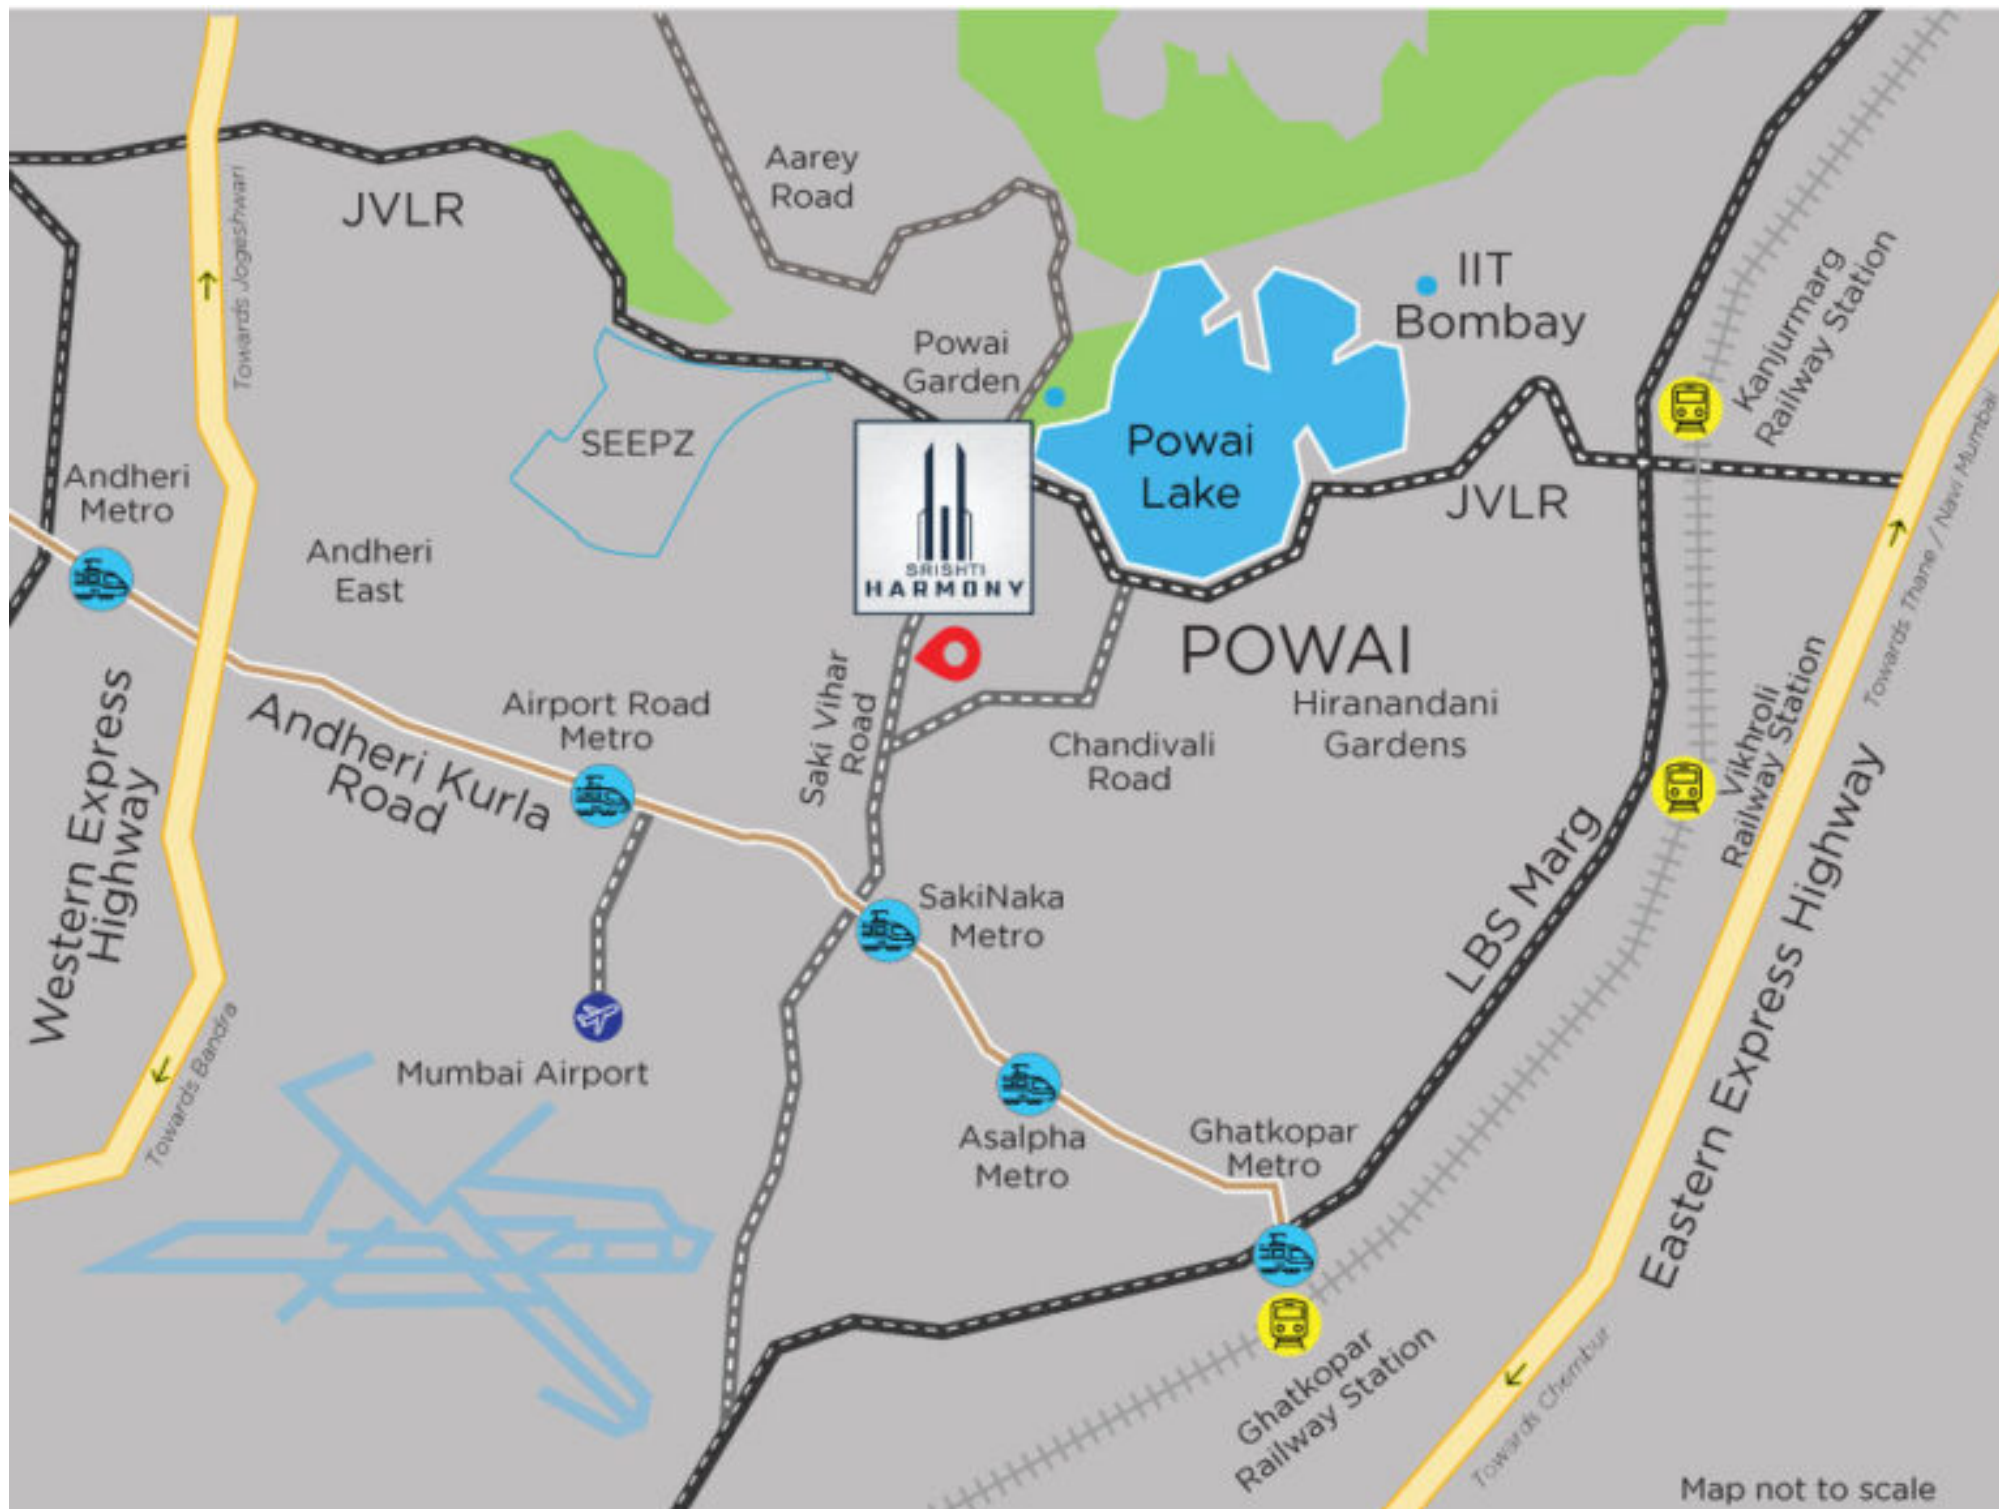

Shot on Location

Actual Image
Shot on Location

Artist impression

Artist impression

| Particulars | Details |
|------------------------|--|
| Living/Dining Flooring | Tiles |
| Bedrooms Flooring | Tiles |
| Wall Ceiling Finish | Oil Bound Distemper / Colour Wash |
| Toilets Wall Finish | Tiles up to 5' Oil Bound Distemper / Colour Wash |
| Toilets Flooring | Tiles |
| Kitchen Flooring | Tiles |
| Platform | Marble |
| Kitchen Wall Finish | Tiles up to 2 feet high above Marble counter & Oil bound distemper / Colour Wash in balance area |
| Others | Single Bowl Stainless Steel Sink |
| Balcony Flooring | Tiles |
| Window | MS Z-Section & Glass / Alu Steel & Glass |
| Door Frame / Doors | Hardwood / M.S / Fiber Door frames with Flush Door / Skin Door / Fiber Door |
| Common Area Flooring | Marble / Pavers |
| Lift Lobby | Marble / Tiles |
| Chinaware | Standard Fitting |
| C.P Fittings | Standard Fitting |
| Electrical | ISI marked products for wiring, switches and Circuits |
| Security | Gated Complex |