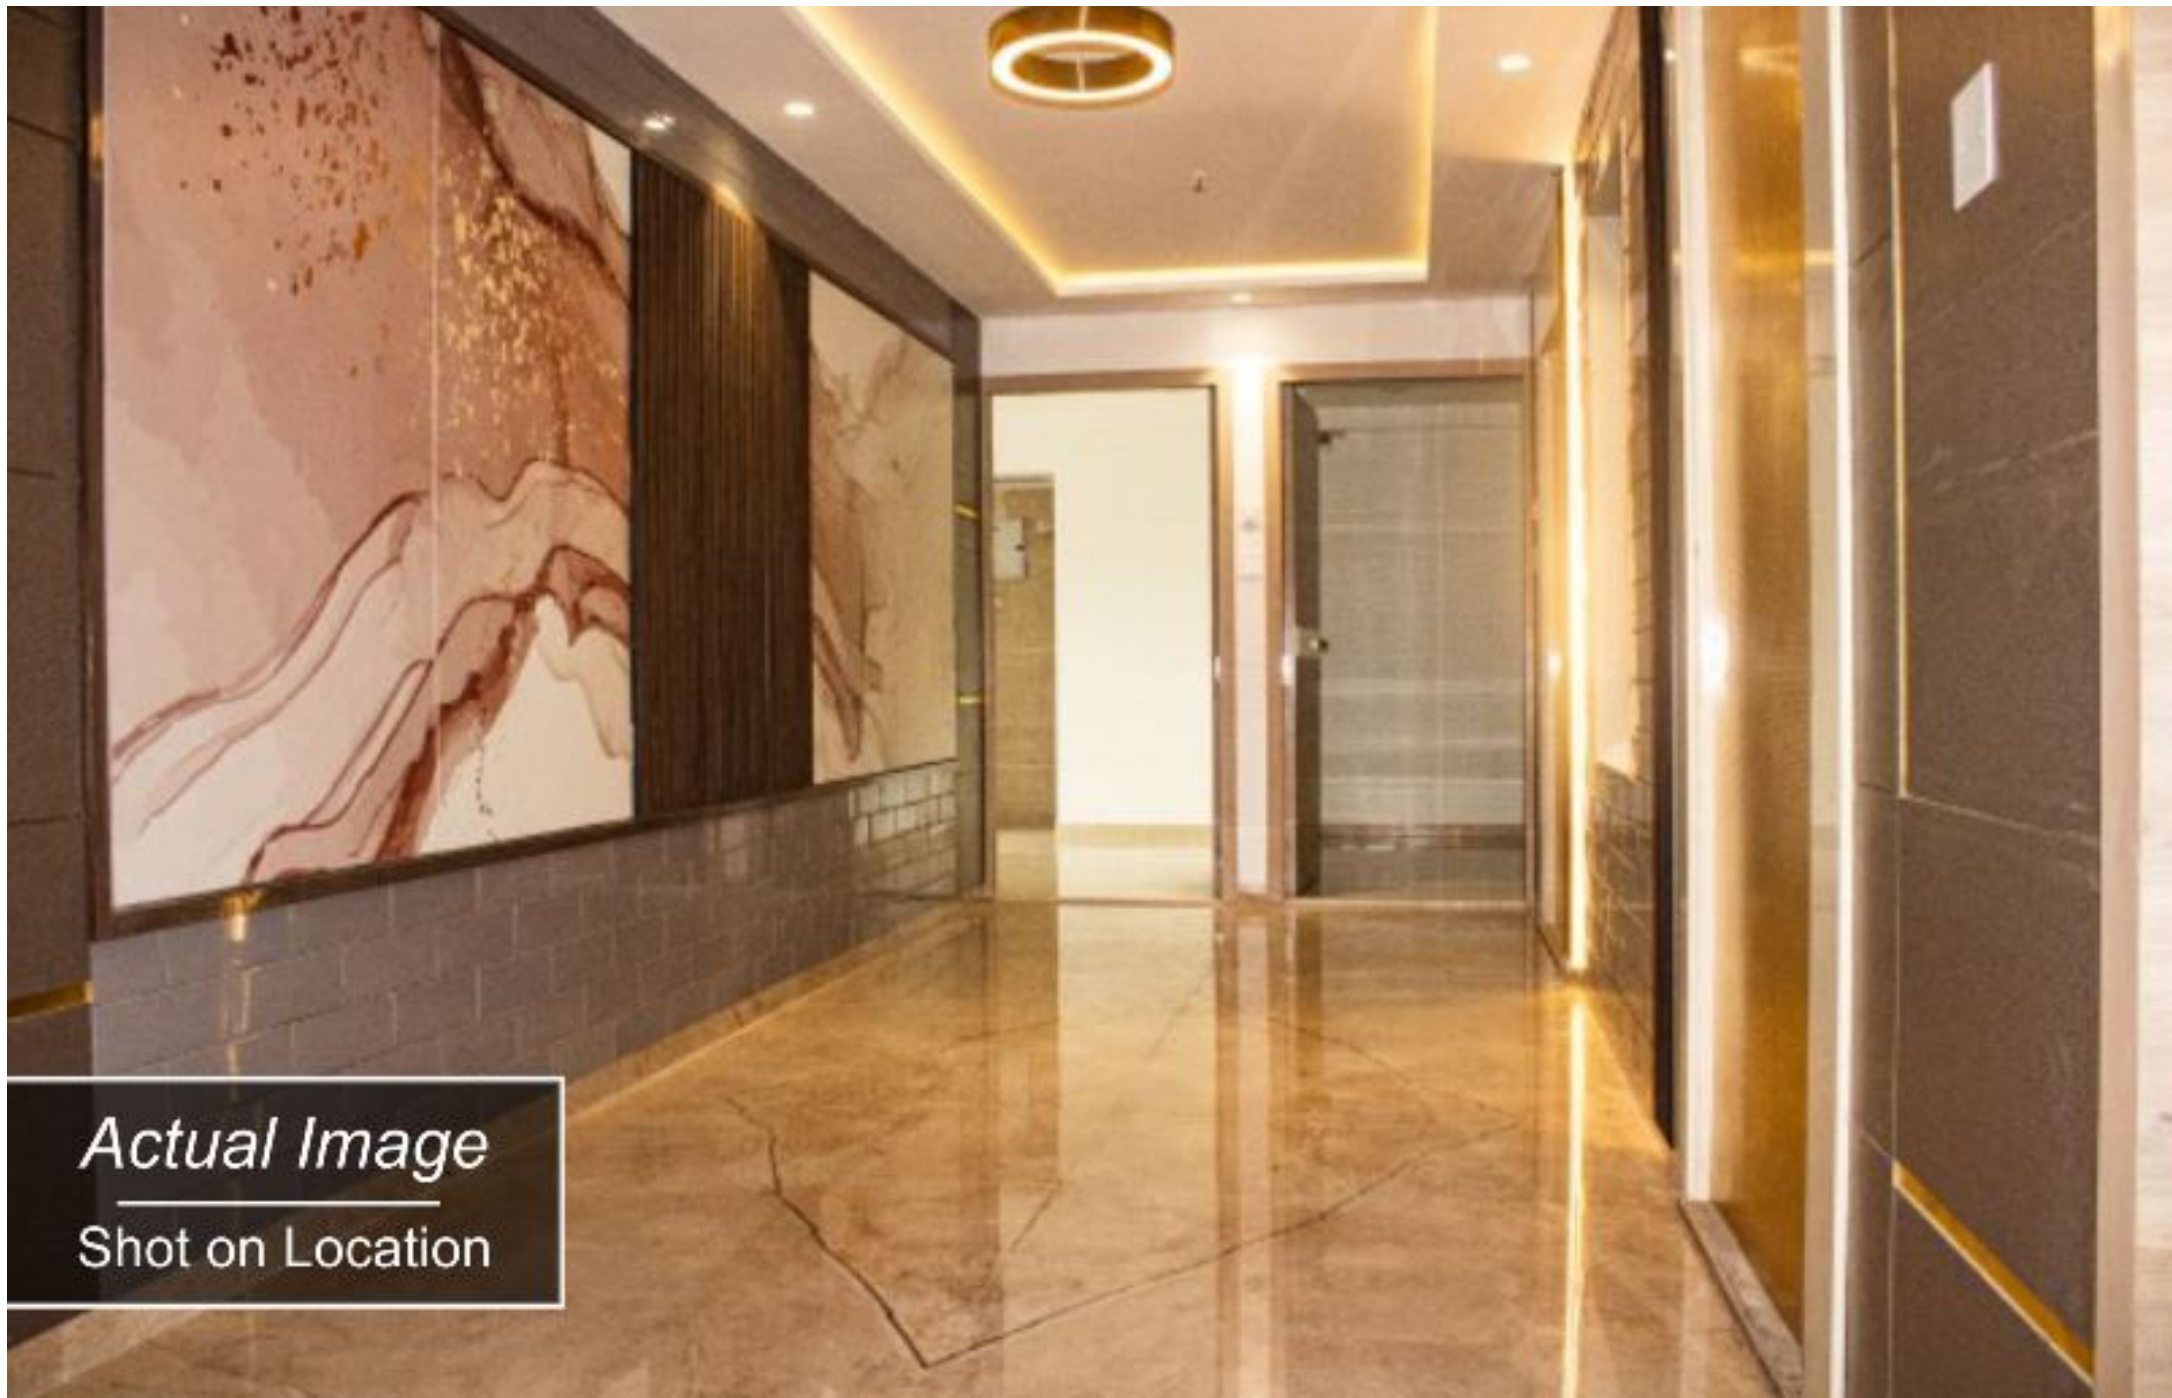

Actual Image
Shot on Location