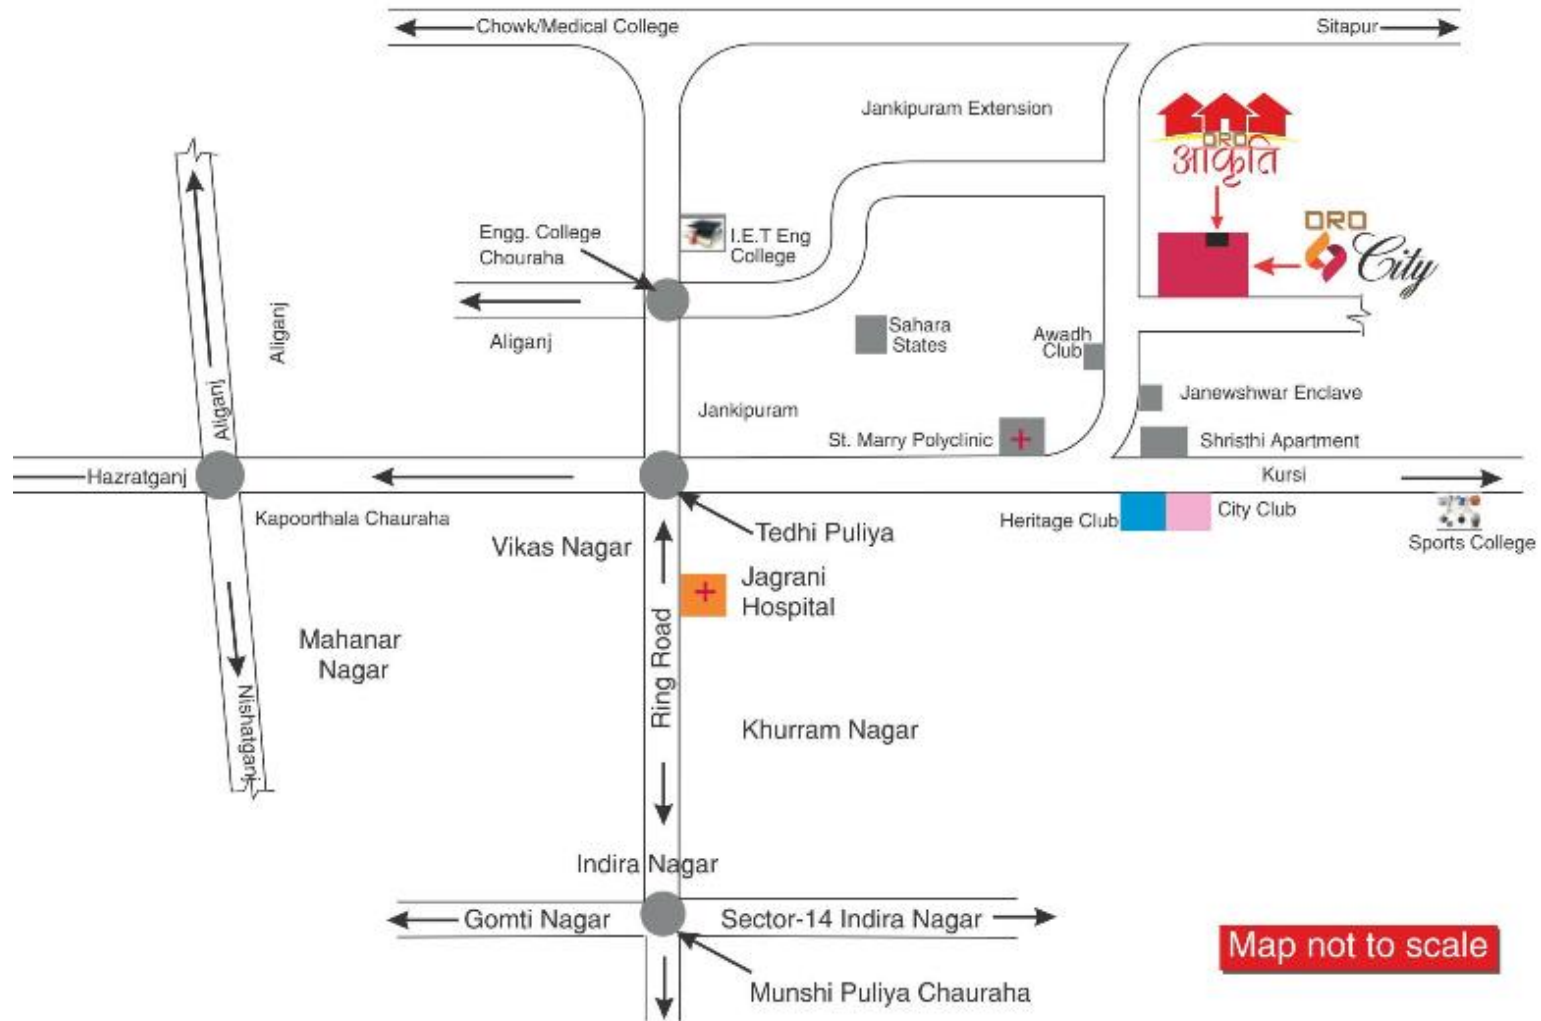

Artist impression

Artist impression

▲
ENTRY

ENTRY

TYPICAL FLOOR PLAN

SITE LAYOUT PLAN / GROUND FLOOR PLAN

Location Map

आवासीय योजना

Specification Type A - (EWS)

Location	Floor/painting	Door/window	Other
Living & Bedroom	<ul style="list-style-type: none"> Ceramic floor Tiles Colour Wash 	Flush door with MS Angle Iron/RCC frame & Z section window with glass panes and enamel paint	
Kitchen Space	<ul style="list-style-type: none"> Ceramic Floor Tiles Colour Wash • 600 mm Dado with cement punning 	Flush door with MS Angle Iron/RCC frame & Z section window with glass panes and enamel paint	One power point and one tap with CC kitchen top
Toilet & Bath	<ul style="list-style-type: none"> Ceramic floor Tiles C.C. Dado upto 900 mm Colour Wash 	Flush door with MS Angle Iron/RCC frame & Z section window with glass panes and enamel paint	<ul style="list-style-type: none"> W.C. Europe Type with one PVC Tap One PVC Tap in Bath
Balcony/Varandah	<ul style="list-style-type: none"> Ceramic floor Tiles Colour Wash 	Brick Parapet	<ul style="list-style-type: none"> One Corner Wash Basin with PVC Tap
Structure	Earthquake resistant RCC/Load bearing structure		
Electrical	Standard conduit wiring with switches. One T.V. point		
Exterior	Cement Based Exterior Paint		