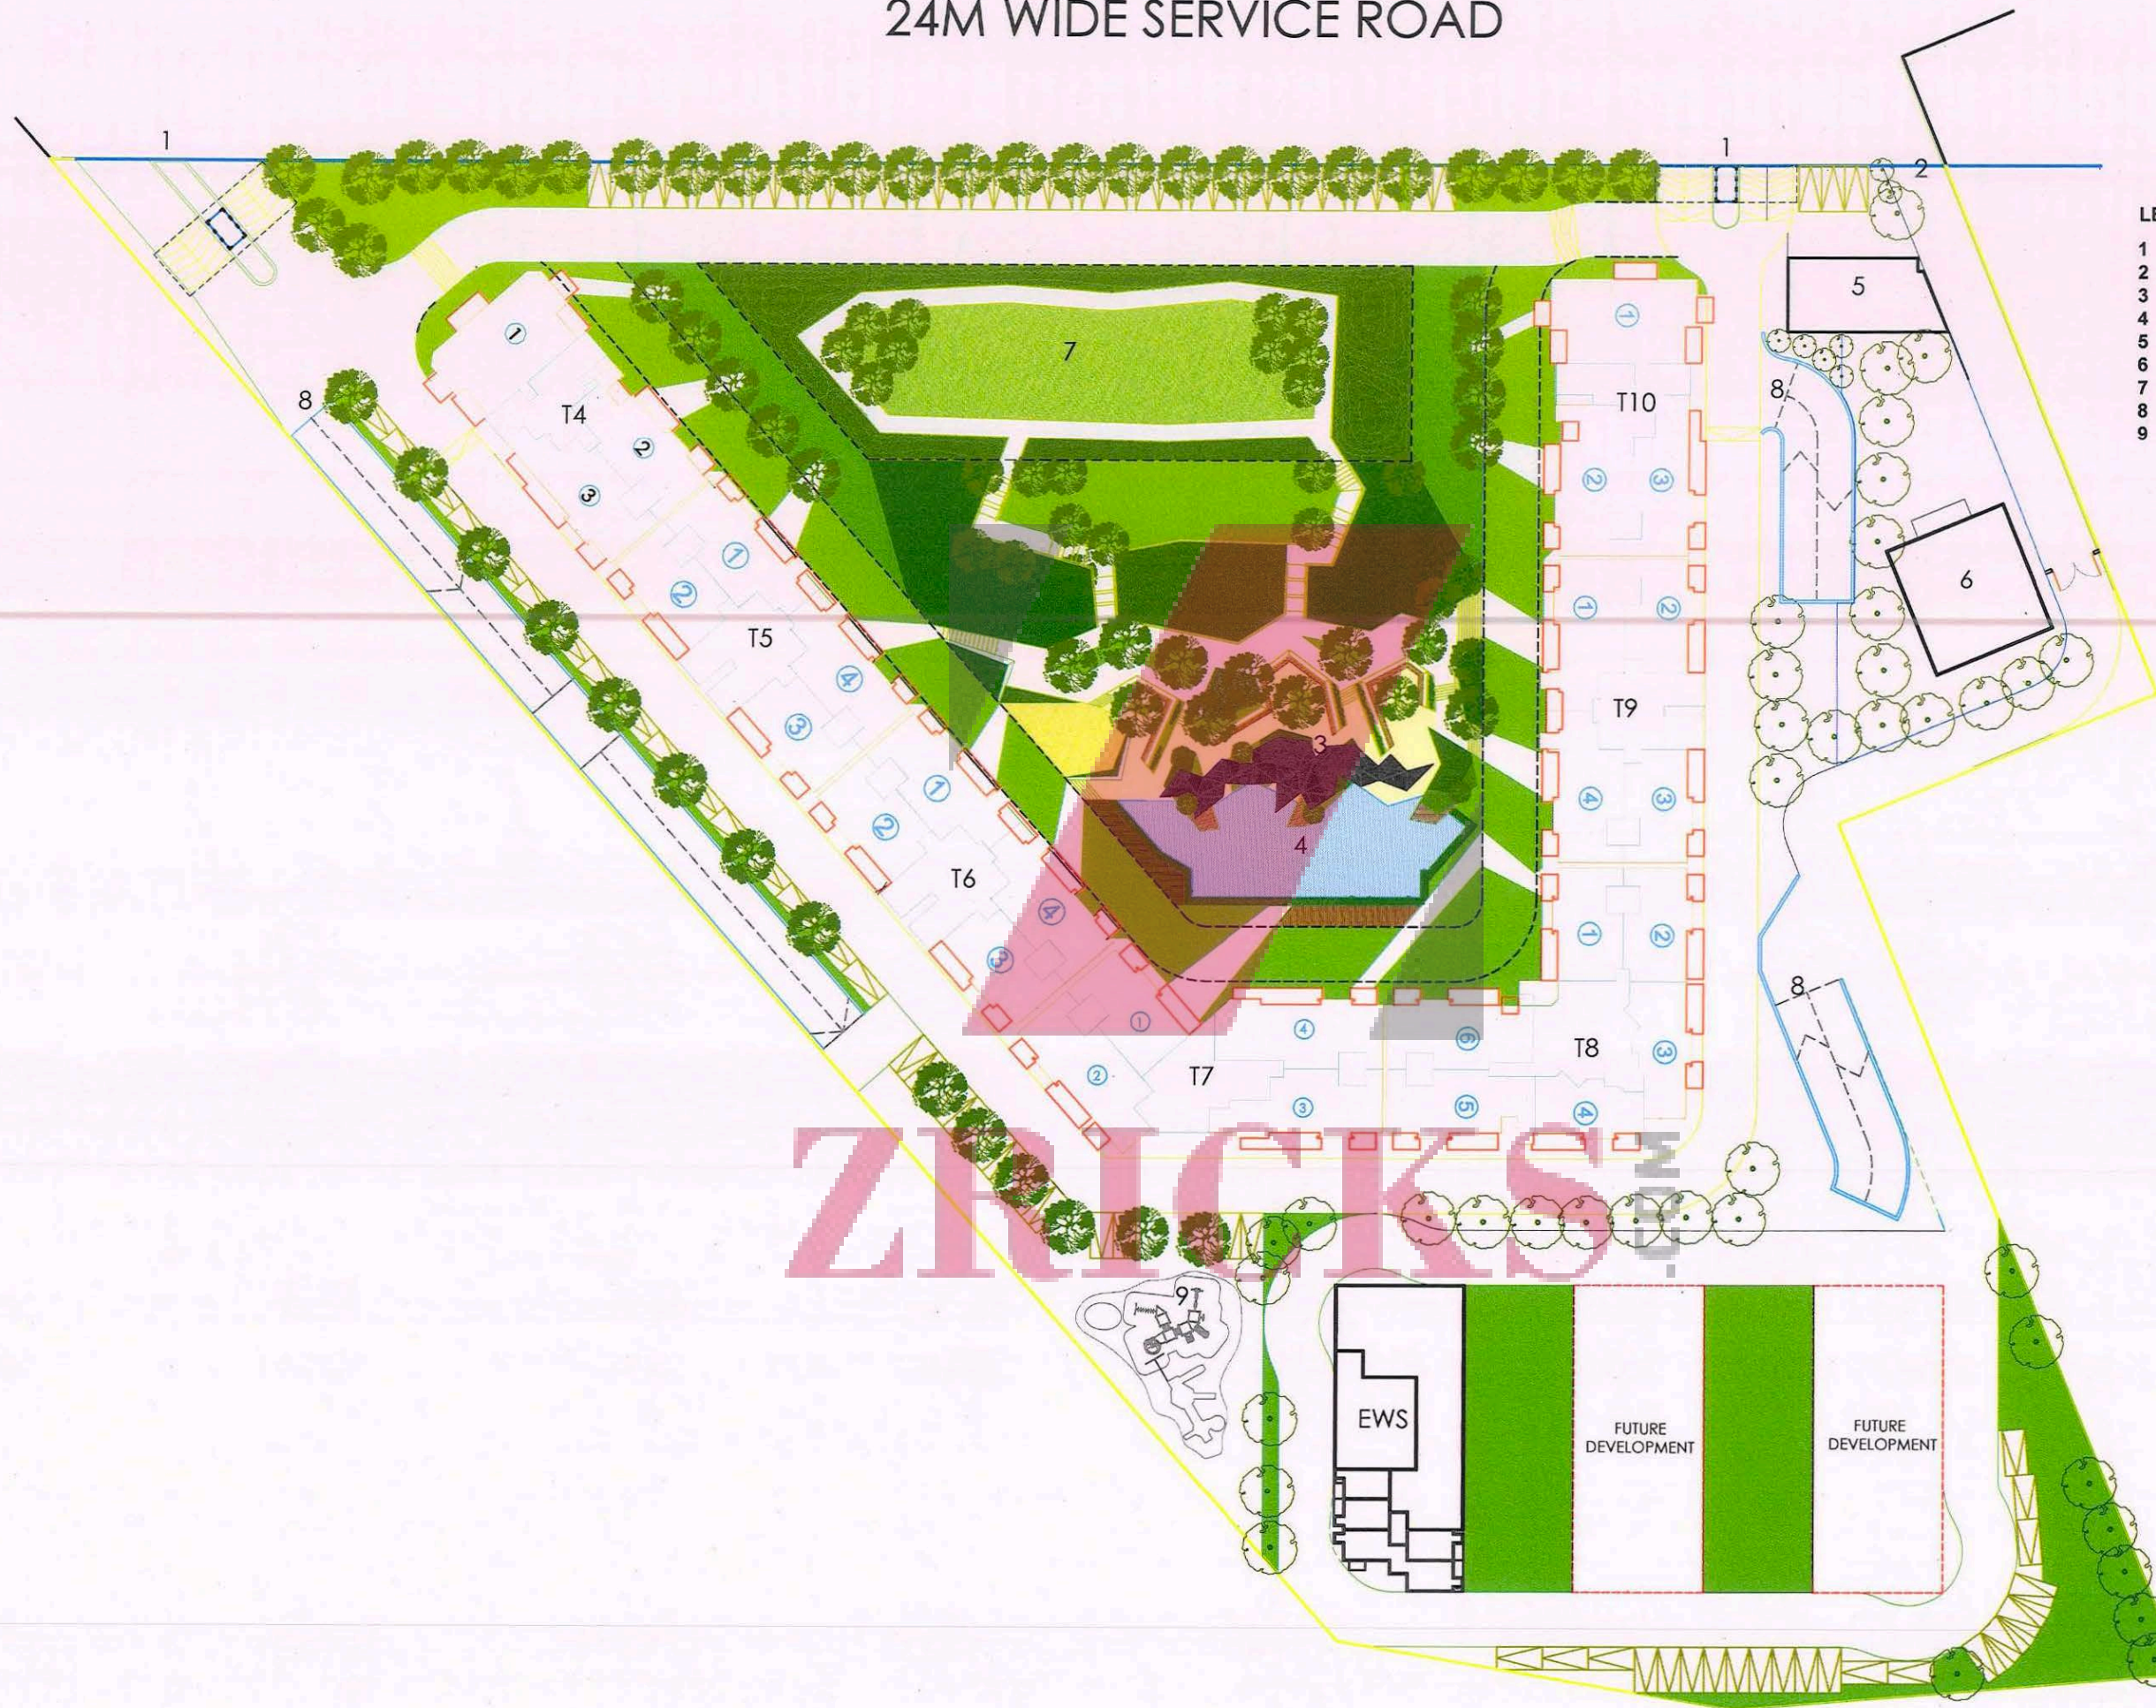

ZRIK

One Indiabulls Gurgaon

Travel Time

Diplomatic Enclave, Dwarka	5 Minutes
IGI Airport	10 Minutes
NH-8	15 Minutes
Dhaura Kuan	20 Minutes

METRO LINE
 DELHI BORDER
 MAP INDICATIVE NOT TO SCALE
 ★ PROPOSED DEVELOPMENT

24M WIDE SERVICE ROAD

LEGEND

- 1 ENTRY / EXIT
- 2 EWS ENTRY
- 3 PERGOLA
- 4 SWIMMING POOL
- 5 CONVENIENT SHOPPING
- 6 NURSERY
- 7 DISPENSARY BELOW LANDSCAPE
- 8 RAMPS
- 9 KIDS PLAY AREA

ZEPHOS