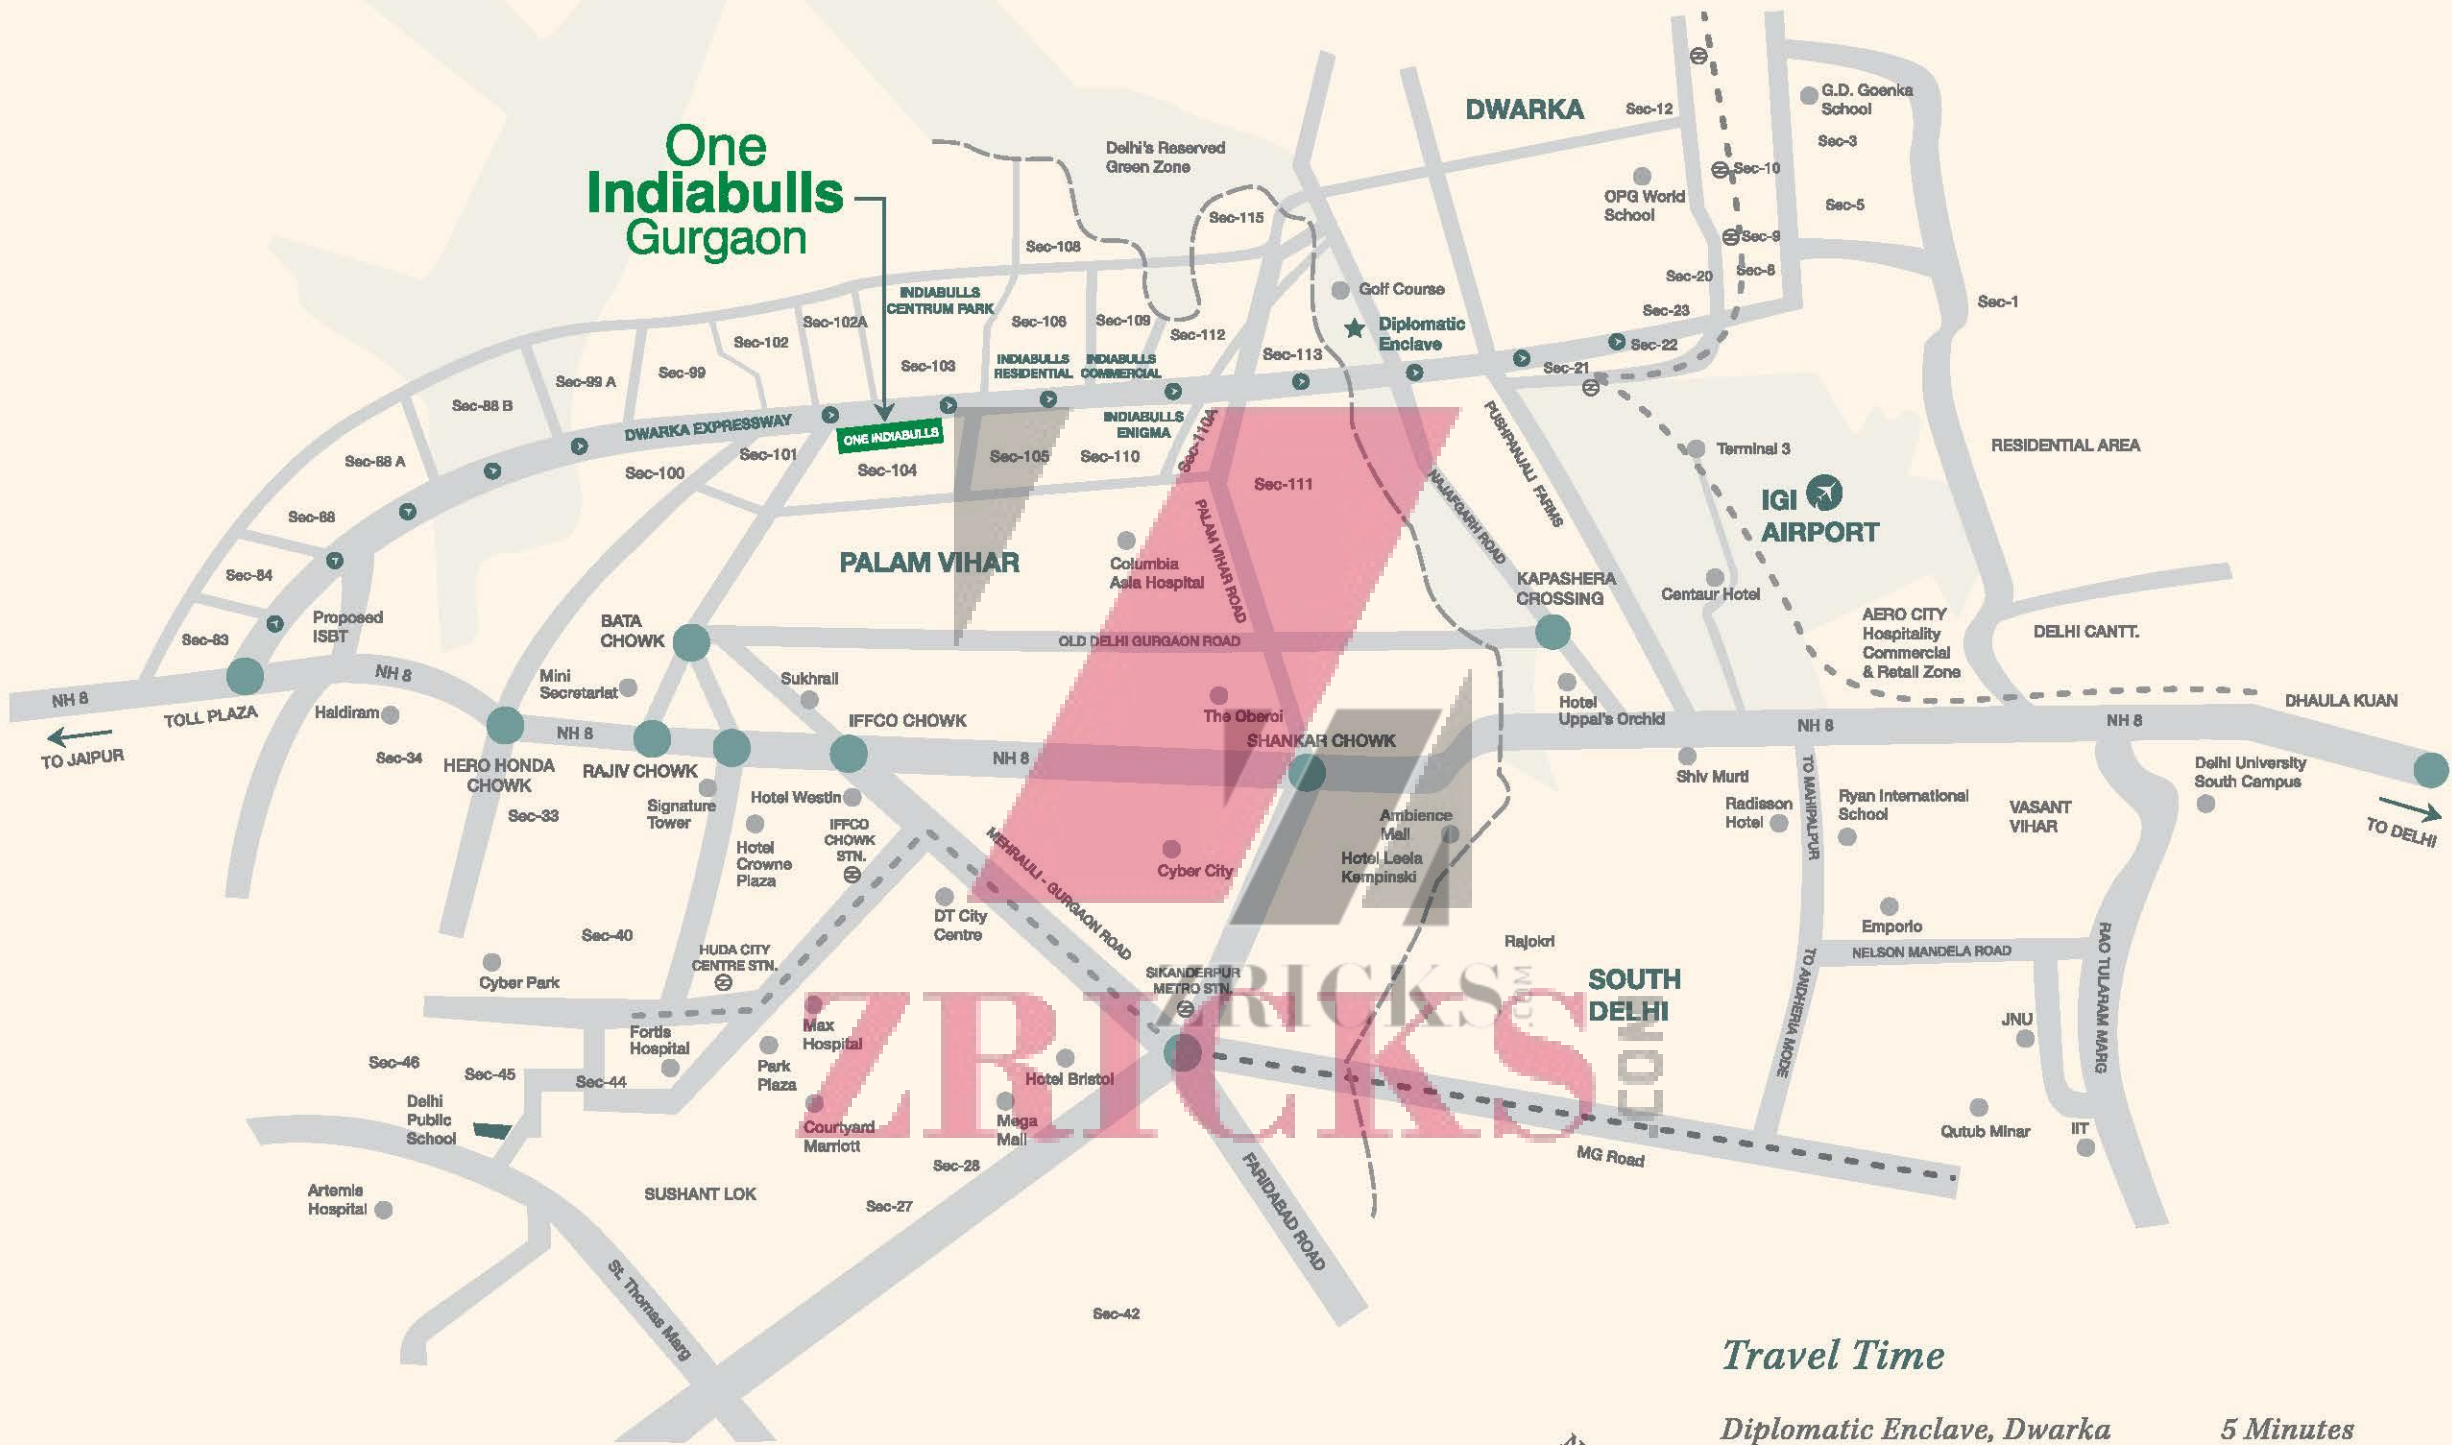

ZRIK

One Indiabulls Gurgaon

Travel Time

Diplomatic Enclave, Dwarka	5 Minutes
IGI Airport	10 Minutes
NH-8	15 Minutes
Dhaura Kuan	20 Minutes

METRO LINE
 DELHI BORDER
 MAP INDICATIVE NOT TO SCALE
 ★ PROPOSED DEVELOPMENT

24M WIDE SERVICE ROAD

LEGEND

- 1 ENTRY / EXIT
- 2 EWS ENTRY
- 3 PERGOLA
- 4 SWIMMING POOL
- 5 CONVENIENT SHOPPING
- 6 NURSERY
- 7 DISPENSARY BELOW LANDSCAPE
- 8 RAMPS
- 9 KIDS PLAY AREA

ZEPHOS